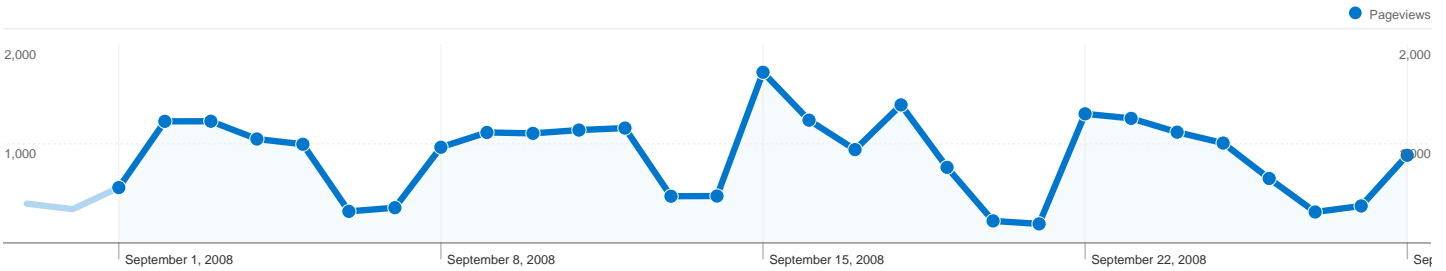

Pages on this site were viewed a total of 25,520 times

25,520 Pageviews

15,803 Unique Views

48.62% Bounce Rate

Top Content

Pages	Pageviews	% Pageviews
/http://blue.utb.edu/sa/	2,718	10.65%
/sa/stuact/http://blue.utb.edu/sa/	1,803	7.07%
/sa/http://blue.utb.edu/sa/	1,740	6.82%
/career/career_connections.htm	1,118	4.38%
/sa/stuact/photo.htm	943	3.70%