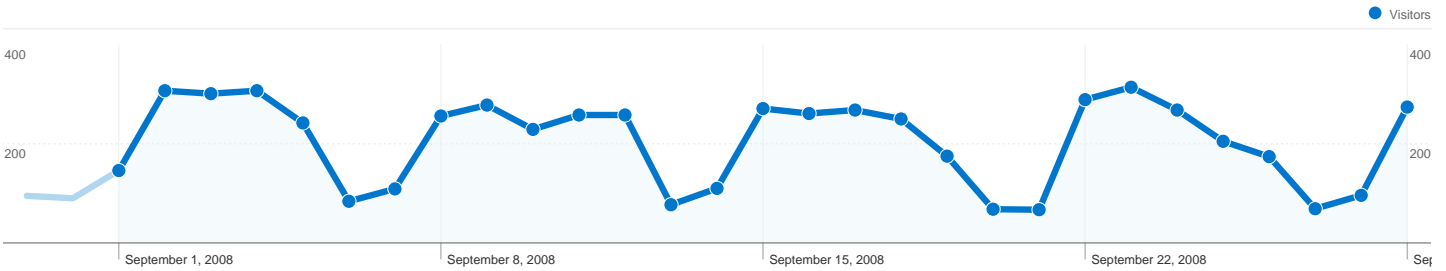

Site Usage

7,054 Visits

48.62% Bounce Rate

25,520 Pageviews

00:02:42 Avg. Time on Site

3.62 Pages/Visit

57.03% % New Visits

Visitors Overview

Visitors
4,830

Map Overlay world

Traffic Sources Overview

- **Referring Sites**
5,271.00 (74.72%)
- **Direct Traffic**
1,059.00 (15.01%)
- **Search Engines**
722.00 (10.24%)
- **Other**
2 (0.03%)

Content Overview

4,830 people visited this site

7,054 Visits

4,830 Absolute Unique Visitors

25,520 Pageviews

3.62 Average Pageviews

00:02:42 Time on Site

48.62% Bounce Rate

57.03% New Visits

Country/Territory	Visits	Pages/Visit	Avg. Time on Site	% New Visits	Bounce Rate
United States	6,620	3.63	00:02:42	55.77%	47.99%
Mexico	201	3.82	00:02:31	67.16%	52.24%
Ireland	22	1.00	00:00:00	100.00%	100.00%
Canada	22	2.64	00:00:43	90.91%	59.09%
United Kingdom	17	3.76	00:05:05	58.82%	47.06%
Venezuela	10	3.10	00:03:43	100.00%	60.00%
India	9	2.00	00:04:12	100.00%	55.56%
Chile	9	5.22	00:07:02	55.56%	33.33%
Serbia	8	11.00	00:20:25	37.50%	25.00%
Spain	8	5.12	00:06:08	100.00%	50.00%