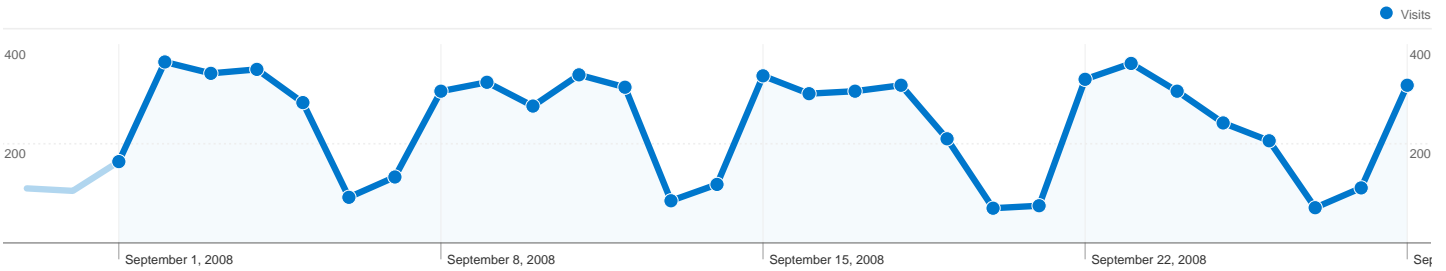

All traffic sources sent a total of 7,054 visits

- **15.01%** Direct Traffic
- **74.72%** Referring Sites
- **10.24%** Search Engines