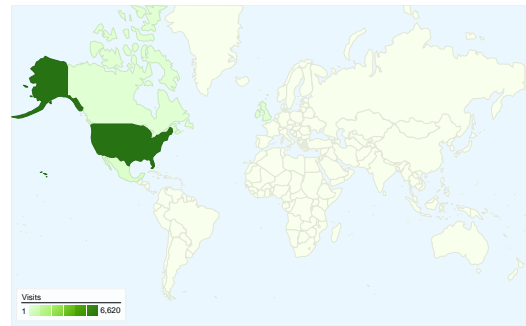

Site Usage

7,054 Visits

48.62% Bounce Rate

25,520 Pageviews

00:02:42 Avg. Time on Site

3.62 Pages/Visit

57.03% % New Visits

Visitors Overview

Visitors
4,830

Map Overlay world

Traffic Sources Overview

- **Referring Sites**
5,271.00 (74.72%)
- **Direct Traffic**
1,059.00 (15.01%)
- **Search Engines**
722.00 (10.24%)
- **Other**
2 (0.03%)

Content Overview

4,830 people visited this site

7,054 Visits

4,830 Absolute Unique Visitors

25,520 Pageviews

3.62 Average Pageviews

00:02:42 Time on Site

48.62% Bounce Rate

57.03% New Visits

Country/Territory	Visits	Pages/Visit	Avg. Time on Site	% New Visits	Bounce Rate
United States	6,620	3.63	00:02:42	55.77%	47.99%
Mexico	201	3.82	00:02:31	67.16%	52.24%
Ireland	22	1.00	00:00:00	100.00%	100.00%
Canada	22	2.64	00:00:43	90.91%	59.09%
United Kingdom	17	3.76	00:05:05	58.82%	47.06%
Venezuela	10	3.10	00:03:43	100.00%	60.00%
India	9	2.00	00:04:12	100.00%	55.56%
Chile	9	5.22	00:07:02	55.56%	33.33%
Serbia	8	11.00	00:20:25	37.50%	25.00%
Spain	8	5.12	00:06:08	100.00%	50.00%