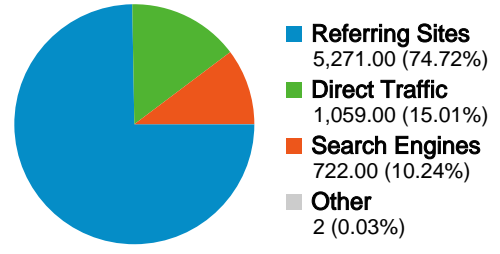

Top Traffic Sources

Sources	Visits	% visits
utb.edu (referral)	1,938	27.47%
pubs.utb.edu (referral)	1,485	21.05%
(direct) ((none))	1,059	15.01%
blue.utb.edu (referral)	823	11.67%
google (organic)	481	6.82%

Keywords	Visits	% visits
studentlife.utb.edu	17	2.35%
utb chess	12	1.66%
career.utb.edu	9	1.25%
utb	9	1.25%
important job characteristics	7	0.97%