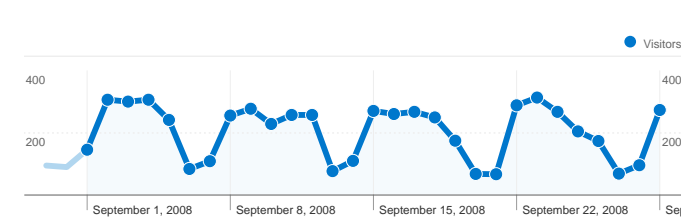

Site Usage

7,054 Visits

48.62% Bounce Rate

25,520 Pageviews

00:02:42 Avg. Time on Site

3.62 Pages/Visit

57.03% % New Visits

Visitors Overview

4,830 people visited this site

7,054 Visits

4,830 Absolute Unique Visitors

25,520 Pageviews

3.62 Average Pageviews

00:02:42 Time on Site

48.62% Bounce Rate

57.03% New Visits

Country/Territory	Visits	Pages/Visit	Avg. Time on Site	% New Visits	Bounce Rate
United States	6,620	3.63	00:02:42	55.77%	47.99%
Mexico	201	3.82	00:02:31	67.16%	52.24%
Ireland	22	1.00	00:00:00	100.00%	100.00%
Canada	22	2.64	00:00:43	90.91%	59.09%
United Kingdom	17	3.76	00:05:05	58.82%	47.06%
Venezuela	10	3.10	00:03:43	100.00%	60.00%
India	9	2.00	00:04:12	100.00%	55.56%
Chile	9	5.22	00:07:02	55.56%	33.33%
Serbia	8	11.00	00:20:25	37.50%	25.00%
Spain	8	5.12	00:06:08	100.00%	50.00%