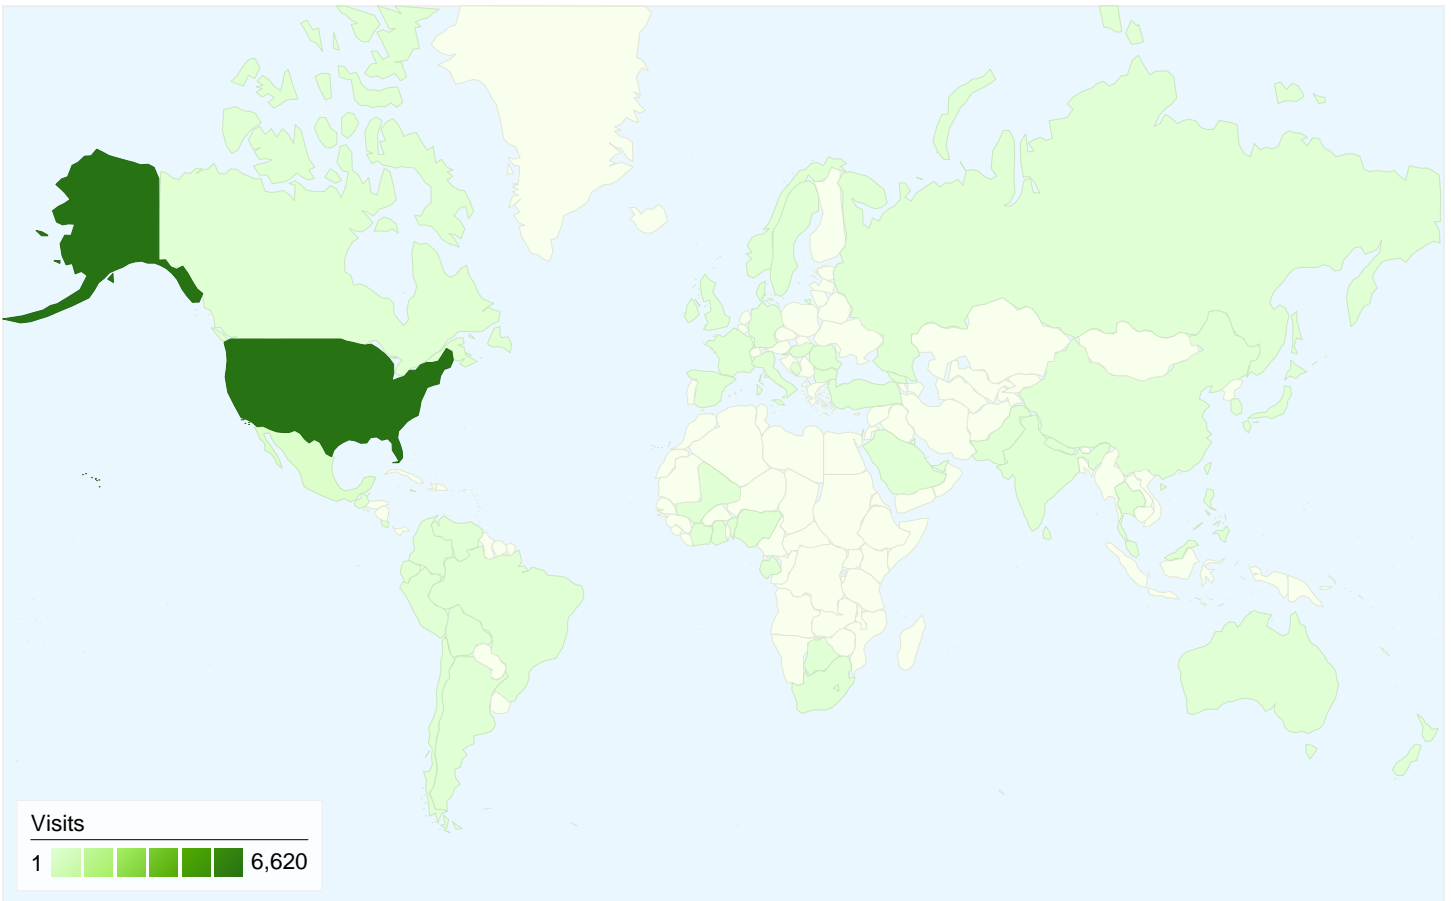

Visitors
4,830

Map Overlay world

Traffic Sources Overview

- **Referring Sites**
5,271.00 (74.72%)
- **Direct Traffic**
1,059.00 (15.01%)
- **Search Engines**
722.00 (10.24%)
- **Other**
2 (0.03%)

Content Overview

All traffic sources sent a total of 7,054 visits

-  **15.01%** Direct Traffic
-  **74.72%** Referring Sites
-  **10.24%** Search Engines

Top Traffic Sources

Sources	Visits	% visits
utb.edu (referral)	1,938	27.47%
pubs.utb.edu (referral)	1,485	21.05%
(direct) ((none))	1,059	15.01%
blue.utb.edu (referral)	823	11.67%
google (organic)	481	6.82%

Keywords	Visits	% visits
studentlife.utb.edu	17	2.35%
utb chess	12	1.66%
career.utb.edu	9	1.25%
utb	9	1.25%
important job characteristics	7	0.97%

7,054 visits came from 62 countries/territories

Site Usage

Country/Territory	Visits	Pages/Visit	Avg. Time on Site	% New Visits	Bounce Rate
United States	6,620	3.63	00:02:42	55.77%	47.99%
Mexico	201	3.82	00:02:31	67.16%	52.24%
Ireland	22	1.00	00:00:00	100.00%	100.00%
Canada	22	2.64	00:00:43	90.91%	59.09%
United Kingdom	17	3.76	00:05:05	58.82%	47.06%
Venezuela	10	3.10	00:03:43	100.00%	60.00%
India	9	2.00	00:04:12	100.00%	55.56%
Chile	9	5.22	00:07:02	55.56%	33.33%
Serbia	8	11.00	00:20:25	37.50%	25.00%
Spain	8	5.12	00:06:08	100.00%	50.00%