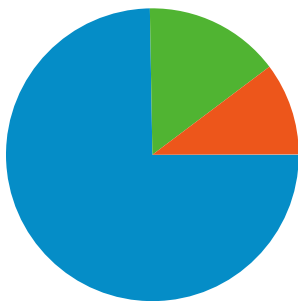

Traffic Sources Overview

- **Referring Sites**
  5,271.00 (74.72%)
- **Direct Traffic**
  1,059.00 (15.01%)
- **Search Engines**
  722.00 (10.24%)
- **Other**
  2 (0.03%)

Content Overview

Pages	Pageviews	% Pageviews
/http://blue.utb.edu/sa/	2,718	10.65%
/sa/stuact/http://blue.utb.edu/sa	1,803	7.07%
/sa/http://blue.utb.edu/sa/	1,740	6.82%
/career/career_connections.htm	1,118	4.38%
/sa/stuact/photo.htm	943	3.70%