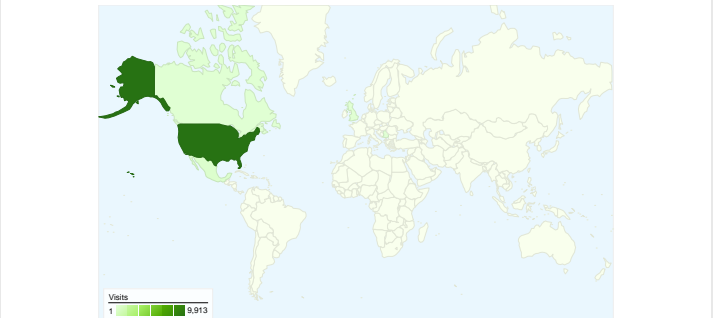

Map Overlay world