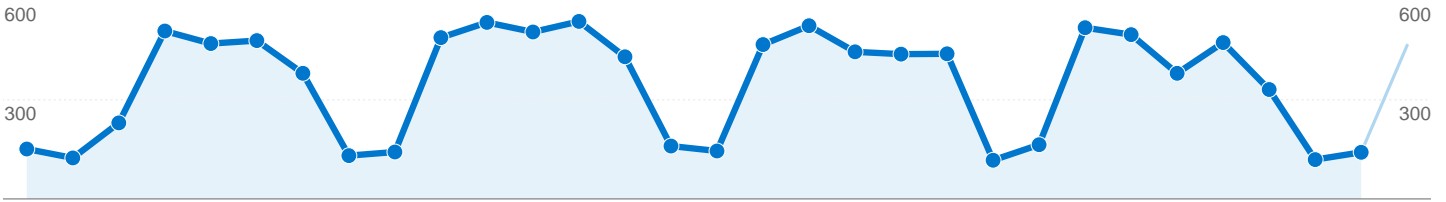

Site Usage

10,467 Visits

47.27% Bounce Rate

40,431 Pageviews

00:02:36 Avg. Time on Site

3.86 Pages/Visit

54.48% % New Visits

Visitors Overview

6,723 people visited this site

10,467 Visits

6,723 Absolute Unique Visitors

40,431 Pageviews

3.86 Average Pageviews

00:02:36 Time on Site

47.27% Bounce Rate

54.51% New Visits

All traffic sources sent a total of 10,467 visits

-  35.56% Direct Traffic
-  40.60% Referring Sites
-  23.84% Search Engines

Top Traffic Sources

Sources	Visits	% visits	Keywords	Visits	% visits
(direct) ((none))	3,722	35.56%	career services	134	5.37%
google (organic)	2,140	20.45%	scorpion body shop	51	2.04%
blue.utb.edu (referral)	1,197	11.44%	body shop	42	1.68%
pubs.utb.edu (referral)	1,092	10.43%	career counseling	40	1.60%
sa.utb.edu (referral)	676	6.46%	sei	37	1.48%

10,467 visits came from 67 countries/territories

Site Usage

Country/Territory	Visits	Pages/Visit	Avg. Time on Site	% New Visits	Bounce Rate
United States	9,913	3.91	00:02:37	53.41%	46.77%
Mexico	229	3.29	00:02:24	65.94%	48.47%
United Kingdom	40	3.02	00:02:35	75.00%	52.50%
Canada	38	2.74	00:01:19	81.58%	50.00%
Serbia And Montenegro	27	3.93	00:06:05	40.74%	33.33%
Ireland	20	1.00	00:00:00	100.00%	100.00%
Philippines	17	1.29	00:00:11	100.00%	82.35%
India	14	3.00	00:01:24	92.86%	71.43%
Germany	12	1.50	00:01:49	58.33%	66.67%
Peru	11	8.27	00:04:26	72.73%	36.36%