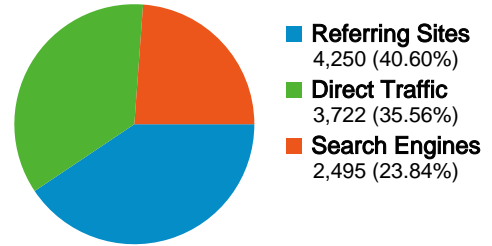

Top Traffic Sources

Sources	Visits	% visits	Keywords	Visits	% visits
(direct) ((none))	3,722	35.56%	career services	134	5.37%
google (organic)	2,140	20.45%	scorpion body shop	51	2.04%
blue.utb.edu (referral)	1,197	11.44%	body shop	42	1.68%
pubs.utb.edu (referral)	1,092	10.43%	career counseling	40	1.60%
sa.utb.edu (referral)	676	6.46%	sei	37	1.48%