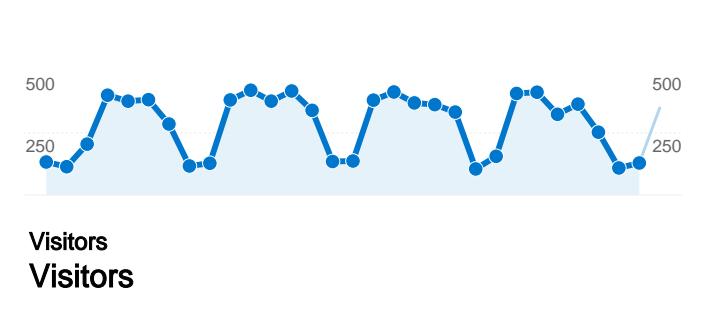

Site Usage

10,467 Visits

47.27% Bounce Rate

40,431 Pageviews

00:02:36 Avg. Time on Site

3.86 Pages/Visit

54.48% % New Visits

Visitors Overview

6,723 people visited this site

10,467 Visits

6,723 Absolute Unique Visitors

40,431 Pageviews

3.86 Average Pageviews

00:02:36 Time on Site

47.27% Bounce Rate

54.51% New Visits

All traffic sources sent a total of 10,467 visits

-  35.56% Direct Traffic
-  40.60% Referring Sites
-  23.84% Search Engines

Top Traffic Sources

Sources	Visits	% visits	Keywords	Visits	% visits
(direct) ((none))	3,722	35.56%	career services	134	5.37%
google (organic)	2,140	20.45%	scorpion body shop	51	2.04%
blue.utb.edu (referral)	1,197	11.44%	body shop	42	1.68%
pubs.utb.edu (referral)	1,092	10.43%	career counseling	40	1.60%
sa.utb.edu (referral)	676	6.46%	sei	37	1.48%

10,467 visits came from 67 countries/territories

Site Usage

Country/Territory	Visits	Pages/Visit	Avg. Time on Site	% New Visits	Bounce Rate
United States	9,913	3.91	00:02:37	53.41%	46.77%
Mexico	229	3.29	00:02:24	65.94%	48.47%
United Kingdom	40	3.02	00:02:35	75.00%	52.50%
Canada	38	2.74	00:01:19	81.58%	50.00%
Serbia And Montenegro	27	3.93	00:06:05	40.74%	33.33%
Ireland	20	1.00	00:00:00	100.00%	100.00%
Philippines	17	1.29	00:00:11	100.00%	82.35%
India	14	3.00	00:01:24	92.86%	71.43%
Germany	12	1.50	00:01:49	58.33%	66.67%
Peru	11	8.27	00:04:26	72.73%	36.36%