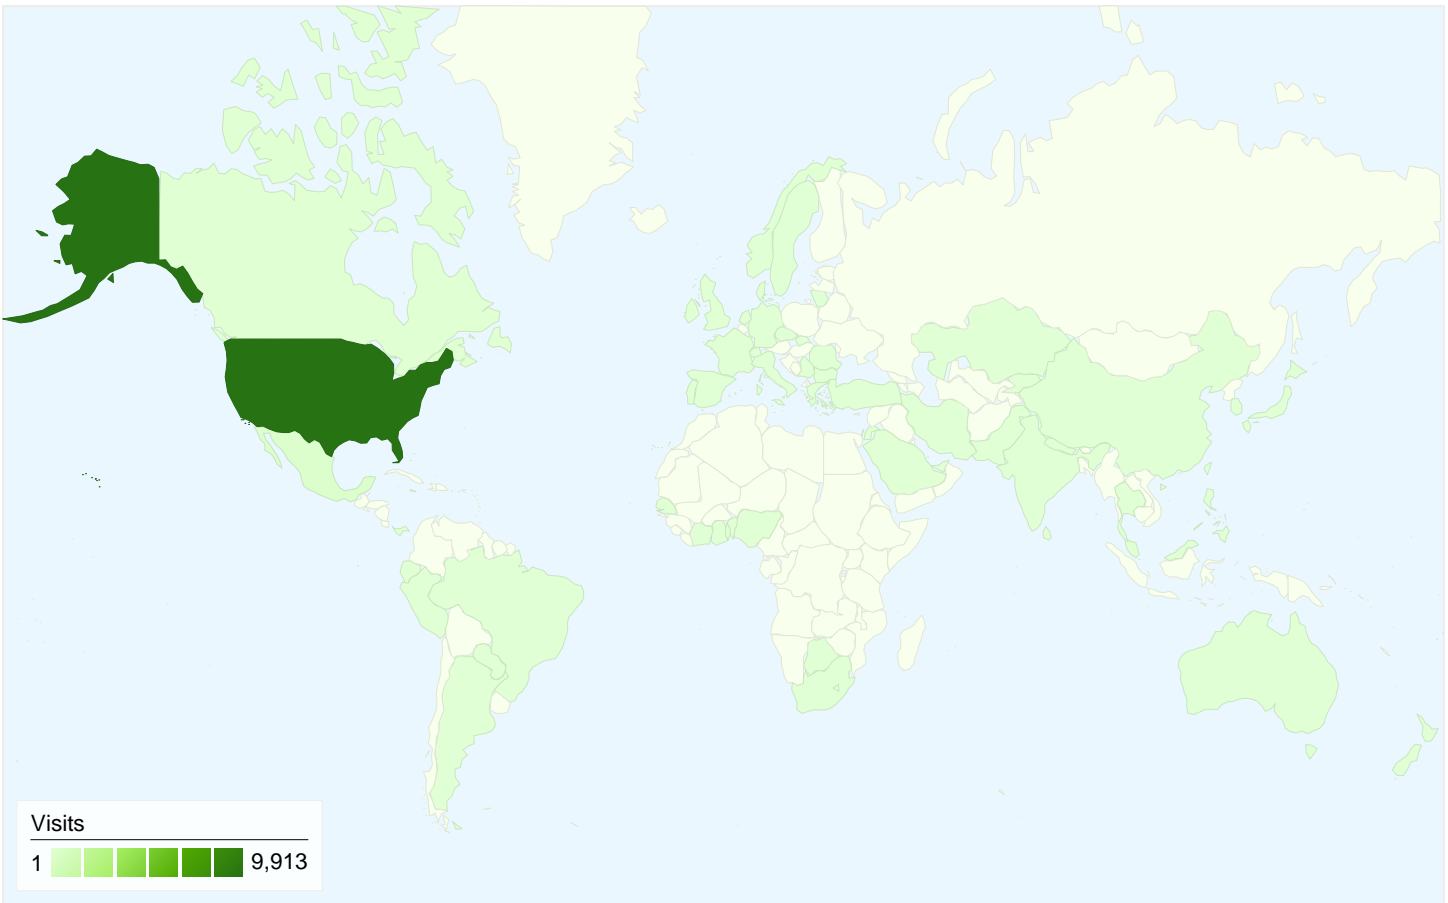

6,723 people visited this site

10,467 Visits

6,723 Absolute Unique Visitors

40,431 Pageviews

3.86 Average Pageviews

00:02:36 Time on Site

47.27% Bounce Rate

54.51% New Visits

All traffic sources sent a total of 10,467 visits

-  35.56% Direct Traffic
-  40.60% Referring Sites
-  23.84% Search Engines

Top Traffic Sources

Sources	Visits	% visits	Keywords	Visits	% visits
(direct) ((none))	3,722	35.56%	career services	134	5.37%
google (organic)	2,140	20.45%	scorpion body shop	51	2.04%
blue.utb.edu (referral)	1,197	11.44%	body shop	42	1.68%
pubs.utb.edu (referral)	1,092	10.43%	career counseling	40	1.60%
sa.utb.edu (referral)	676	6.46%	sei	37	1.48%

10,467 visits came from 67 countries/territories

Site Usage

Country/Territory	Visits	Pages/Visit	Avg. Time on Site	% New Visits	Bounce Rate
United States	9,913	3.91	00:02:37	53.41%	46.77%
Mexico	229	3.29	00:02:24	65.94%	48.47%
United Kingdom	40	3.02	00:02:35	75.00%	52.50%
Canada	38	2.74	00:01:19	81.58%	50.00%
Serbia And Montenegro	27	3.93	00:06:05	40.74%	33.33%
Ireland	20	1.00	00:00:00	100.00%	100.00%
Philippines	17	1.29	00:00:11	100.00%	82.35%
India	14	3.00	00:01:24	92.86%	71.43%
Germany	12	1.50	00:01:49	58.33%	66.67%
Peru	11	8.27	00:04:26	72.73%	36.36%