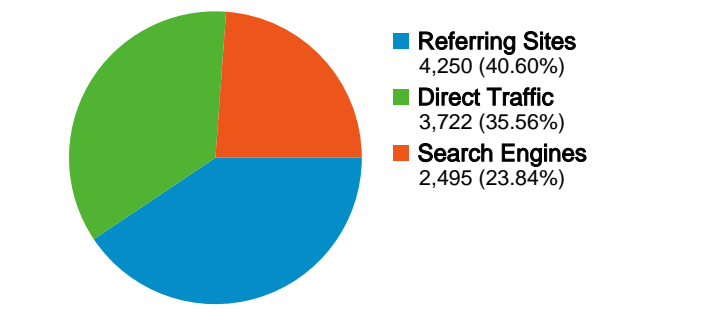

Traffic Sources Overview

Content Overview

Pages	Pageviews	% Pageviews
/sa/http://blue.utb.edu/sa/	4,447	11.00%
/http://blue.utb.edu/sa/	3,949	9.77%
/sa/stuact/http://blue.utb.edu/sa	1,854	4.59%
/career/career_connections.htm	1,657	4.10%
/career/http://blue.utb.edu/sa/	1,374	3.40%