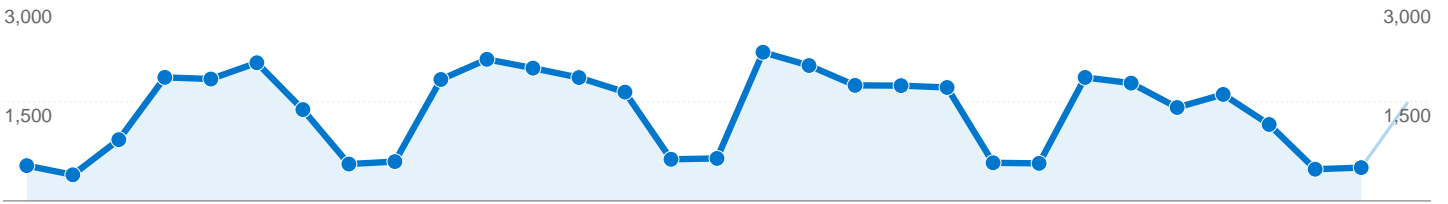

Site Usage

10,467 Visits

47.27% Bounce Rate

40,431 Pageviews

00:02:36 Avg. Time on Site

3.86 Pages/Visit

54.48% % New Visits

Visitors Overview

6,723 people visited this site

10,467 Visits

6,723 Absolute Unique Visitors

40,431 Pageviews

3.86 Average Pageviews

00:02:36 Time on Site

47.27% Bounce Rate

54.51% New Visits

All traffic sources sent a total of 10,467 visits

-  35.56% Direct Traffic
-  40.60% Referring Sites
-  23.84% Search Engines

Top Traffic Sources

Sources	Visits	% visits	Keywords	Visits	% visits
(direct) ((none))	3,722	35.56%	career services	134	5.37%
google (organic)	2,140	20.45%	scorpion body shop	51	2.04%
blue.utb.edu (referral)	1,197	11.44%	body shop	42	1.68%
pubs.utb.edu (referral)	1,092	10.43%	career counseling	40	1.60%
sa.utb.edu (referral)	676	6.46%	sei	37	1.48%

10,467 visits came from 67 countries/territories

Site Usage

Country/Territory	Visits	Pages/Visit	Avg. Time on Site	% New Visits	Bounce Rate
United States	9,913	3.91	00:02:37	53.41%	46.77%
Mexico	229	3.29	00:02:24	65.94%	48.47%
United Kingdom	40	3.02	00:02:35	75.00%	52.50%
Canada	38	2.74	00:01:19	81.58%	50.00%
Serbia And Montenegro	27	3.93	00:06:05	40.74%	33.33%
Ireland	20	1.00	00:00:00	100.00%	100.00%
Philippines	17	1.29	00:00:11	100.00%	82.35%
India	14	3.00	00:01:24	92.86%	71.43%
Germany	12	1.50	00:01:49	58.33%	66.67%
Peru	11	8.27	00:04:26	72.73%	36.36%