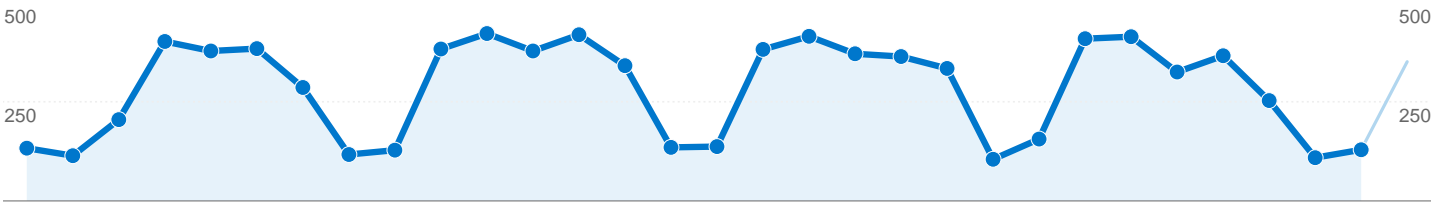

Site Usage

10,467 Visits

47.27% Bounce Rate

40,431 Pageviews

00:02:36 Avg. Time on Site

3.86 Pages/Visit

54.48% % New Visits

Visitors Overview

Map Overlay world

Traffic Sources Overview

Content Overview

Pages	Pageviews	% Pageviews
/sa/http://blue.utb.edu/sa/	4,447	11.00%
/http://blue.utb.edu/sa/	3,949	9.77%
/sa/stuact/http://blue.utb.edu/sa	1,854	4.59%
/career/career_connections.htm	1,657	4.10%
/career/http://blue.utb.edu/sa/	1,374	3.40%

6,723 people visited this site

10,467 Visits

6,723 Absolute Unique Visitors

40,431 Pageviews

3.86 Average Pageviews

00:02:36 Time on Site

47.27% Bounce Rate

54.51% New Visits

10,467 visits came from 67 countries/territories

Site Usage

Country/Territory	Visits	Pages/Visit	Avg. Time on Site	% New Visits	Bounce Rate
United States	9,913	3.91	00:02:37	53.41%	46.77%
Mexico	229	3.29	00:02:24	65.94%	48.47%
United Kingdom	40	3.02	00:02:35	75.00%	52.50%
Canada	38	2.74	00:01:19	81.58%	50.00%
Serbia And Montenegro	27	3.93	00:06:05	40.74%	33.33%
Ireland	20	1.00	00:00:00	100.00%	100.00%
Philippines	17	1.29	00:00:11	100.00%	82.35%
India	14	3.00	00:01:24	92.86%	71.43%
Germany	12	1.50	00:01:49	58.33%	66.67%
Peru	11	8.27	00:04:26	72.73%	36.36%