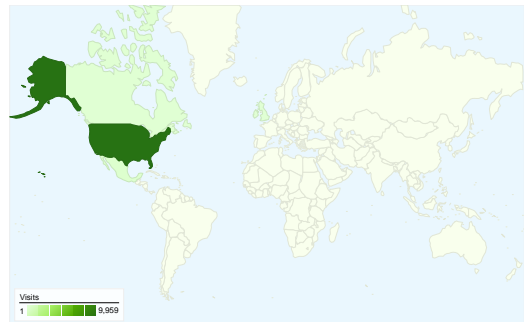

Site Usage

10,449 Visits

51.53% Bounce Rate

36,215 Pageviews

00:02:19 Avg. Time on Site

3.47 Pages/Visit

52.14% % New Visits

Visitors Overview

Visitors
 Visitors

Map Overlay world

Traffic Sources Overview

- **Referring Sites**
4,257 (40.74%)
- **Direct Traffic**
3,619 (34.63%)
- **Search Engines**
2,573 (24.62%)

Content Overview

Pages	Pageviews	% Pageviews
/sa/http://blue.utb.edu/sa/	4,004	11.06%
/http://blue.utb.edu/sa/	3,425	9.46%
/sa/stuact/http://blue.utb.edu/sa	1,639	4.53%
/career/career_connections.htm	1,288	3.56%
/career/http://blue.utb.edu/sa/	1,110	3.07%

6,453 people visited this site

10,449 Visits

6,453 Absolute Unique Visitors

36,215 Pageviews

3.47 Average Pageviews

00:02:19 Time on Site

51.53% Bounce Rate

52.18% New Visits

All traffic sources sent a total of 10,449 visits

-  34.63% Direct Traffic
-  40.74% Referring Sites
-  24.62% Search Engines

Top Traffic Sources

Sources	Visits	% visits
(direct) ((none))	3,619	34.63%
google (organic)	2,188	20.94%
blue.utb.edu (referral)	1,112	10.64%
pubs.utb.edu (referral)	1,049	10.04%
sa.utb.edu (referral)	629	6.02%