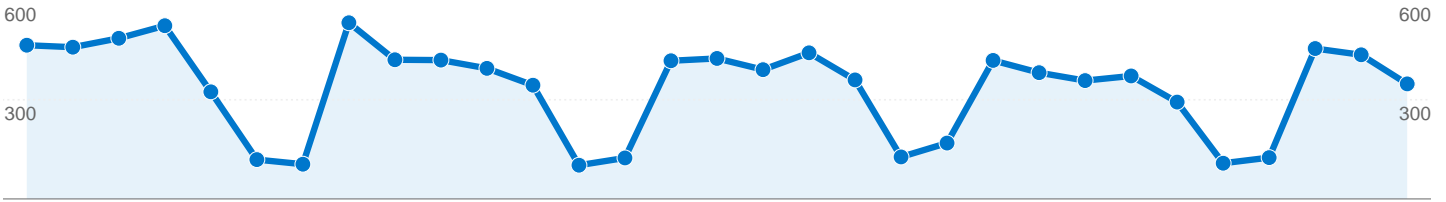

Site Usage

10,449 Visits

51.53% Bounce Rate

36,215 Pageviews

00:02:19 Avg. Time on Site

3.47 Pages/Visit

52.14% % New Visits

Visitors Overview

6,453 people visited this site

10,449 Visits

6,453 Absolute Unique Visitors

36,215 Pageviews

3.47 Average Pageviews

00:02:19 Time on Site

51.53% Bounce Rate

52.18% New Visits

All traffic sources sent a total of 10,449 visits

-  34.63% Direct Traffic
-  40.74% Referring Sites
-  24.62% Search Engines

Top Traffic Sources

Sources	Visits	% visits
(direct) ((none))	3,619	34.63%
google (organic)	2,188	20.94%
blue.utb.edu (referral)	1,112	10.64%
pubs.utb.edu (referral)	1,049	10.04%
sa.utb.edu (referral)	629	6.02%