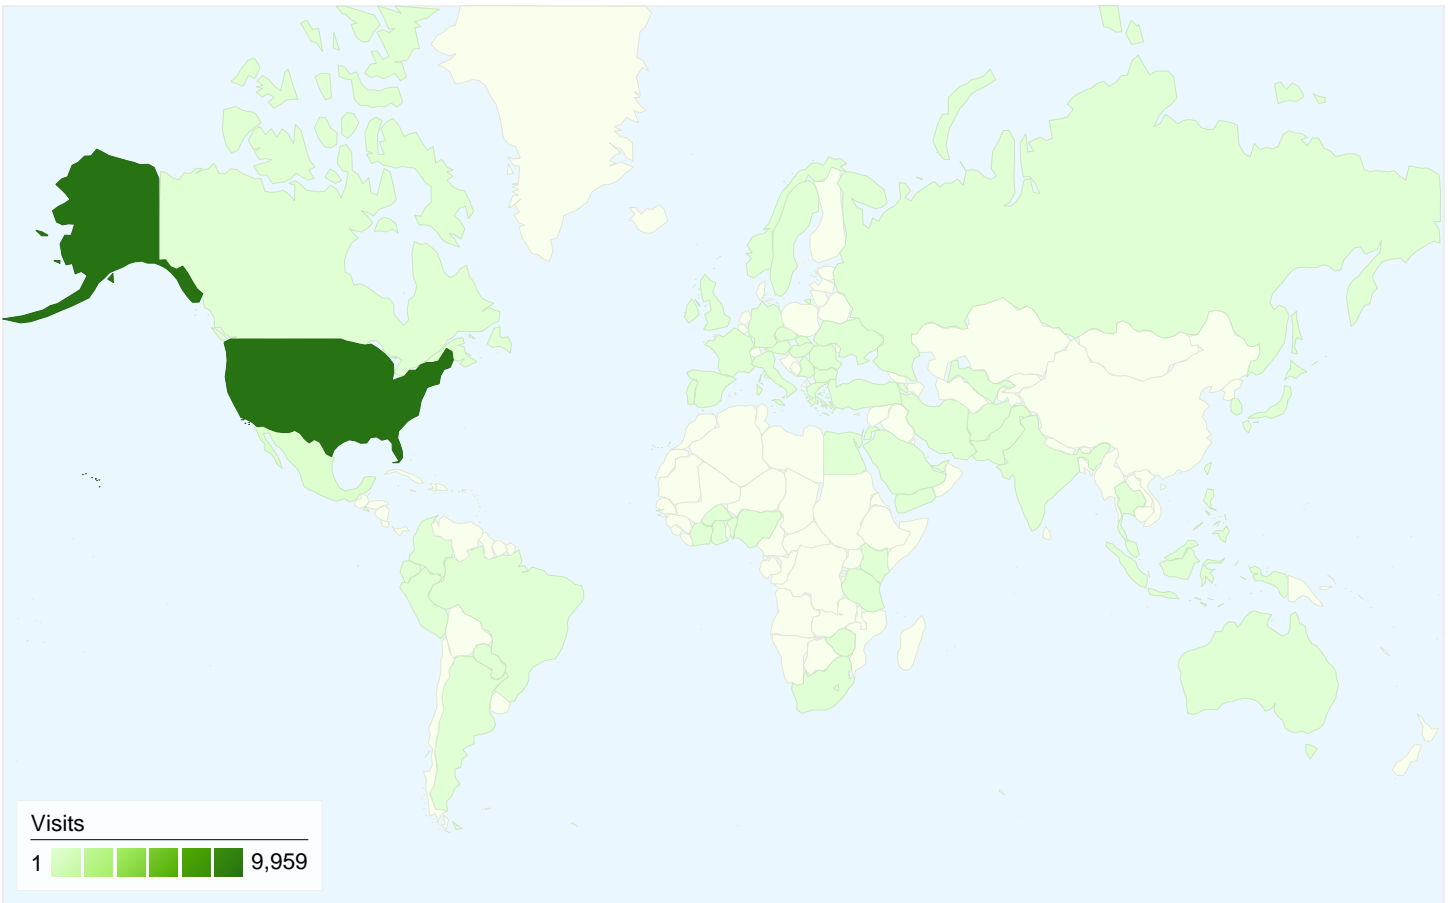

Visitors
 Visitors

Map Overlay world

Traffic Sources Overview

- **Referring Sites**
4,257 (40.74%)
- **Direct Traffic**
3,619 (34.63%)
- **Search Engines**
2,573 (24.62%)

Content Overview

Pages	Pageviews	% Pageviews
/sa/http://blue.utb.edu/sa/	4,004	11.06%
/http://blue.utb.edu/sa/	3,425	9.46%
/sa/stuact/http://blue.utb.edu/sa	1,639	4.53%
/career/career_connections.htm	1,288	3.56%
/career/http://blue.utb.edu/sa/	1,110	3.07%

6,453 people visited this site

10,449 Visits

6,453 Absolute Unique Visitors

36,215 Pageviews

3.47 Average Pageviews

00:02:19 Time on Site

51.53% Bounce Rate

52.18% New Visits

All traffic sources sent a total of 10,449 visits

-  34.63% Direct Traffic
-  40.74% Referring Sites
-  24.62% Search Engines

Top Traffic Sources

Sources	Visits	% visits
(direct) ((none))	3,619	34.63%
google (organic)	2,188	20.94%
blue.utb.edu (referral)	1,112	10.64%
pubs.utb.edu (referral)	1,049	10.04%
sa.utb.edu (referral)	629	6.02%

Keywords	Visits	% visits
career services	70	2.72%
career counseling	63	2.45%
sap	47	1.83%
student life	40	1.55%
sei	36	1.40%

10,449 visits came from 70 countries/territories

Site Usage

Country/Territory	Visits	Pages/Visit	Avg. Time on Site	% New Visits	Bounce Rate
United States	9,959	3.50	00:02:20	50.84%	51.00%
Mexico	191	3.60	00:02:14	71.73%	53.40%
Canada	45	2.53	00:01:16	86.67%	64.44%
Ireland	25	1.00	00:00:00	100.00%	100.00%
United Kingdom	22	2.14	00:01:04	90.91%	59.09%
Philippines	16	2.69	00:01:24	93.75%	56.25%
Peru	12	4.50	00:01:19	33.33%	8.33%
India	11	1.73	00:00:22	81.82%	63.64%
Nigeria	10	1.00	00:00:00	100.00%	100.00%
Serbia And Montenegro	9	4.33	00:03:55	11.11%	66.67%