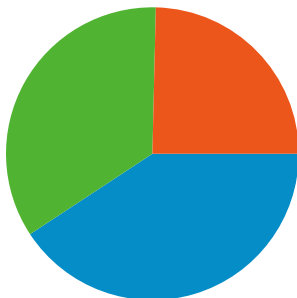

Traffic Sources Overview

- **Referring Sites**
  4,257 (40.74%)
- **Direct Traffic**
  3,619 (34.63%)
- **Search Engines**
  2,573 (24.62%)

Content Overview

Pages	Pageviews	% Pageviews
/sa/http://blue.utb.edu/sa/	4,004	11.06%
/http://blue.utb.edu/sa/	3,425	9.46%
/sa/stuact/http://blue.utb.edu/sa	1,639	4.53%
/career/career_connections.htm	1,288	3.56%
/career/http://blue.utb.edu/sa/	1,110	3.07%