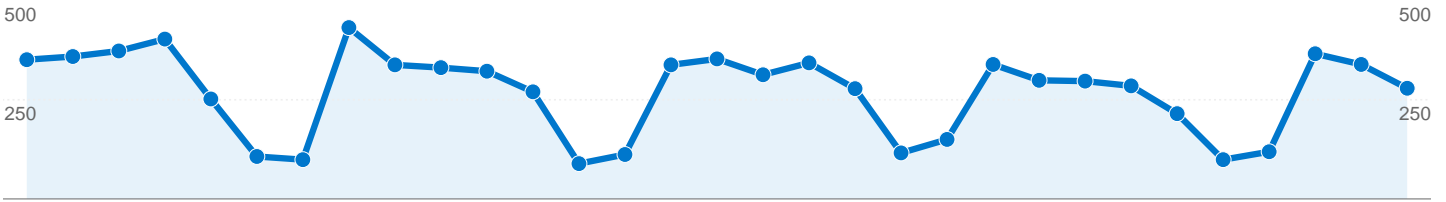

Site Usage

10,449 Visits

51.53% Bounce Rate

36,215 Pageviews

00:02:19 Avg. Time on Site

3.47 Pages/Visit

52.14% % New Visits

Visitors Overview

Visitors
 Visitors

Map Overlay world

Traffic Sources Overview

- **Referring Sites**
4,257 (40.74%)
- **Direct Traffic**
3,619 (34.63%)
- **Search Engines**
2,573 (24.62%)

Content Overview

Pages	Pageviews	% Pageviews
/sa/http://blue.utb.edu/sa/	4,004	11.06%
/http://blue.utb.edu/sa/	3,425	9.46%
/sa/stuact/http://blue.utb.edu/sa	1,639	4.53%
/career/career_connections.htm	1,288	3.56%
/career/http://blue.utb.edu/sa/	1,110	3.07%

6,453 people visited this site

10,449 Visits

6,453 Absolute Unique Visitors

36,215 Pageviews

3.47 Average Pageviews

00:02:19 Time on Site

51.53% Bounce Rate

52.18% New Visits

All traffic sources sent a total of 10,449 visits

-  34.63% Direct Traffic
-  40.74% Referring Sites
-  24.62% Search Engines

Top Traffic Sources

Sources	Visits	% visits
(direct) ((none))	3,619	34.63%
google (organic)	2,188	20.94%
blue.utb.edu (referral)	1,112	10.64%
pubs.utb.edu (referral)	1,049	10.04%
sa.utb.edu (referral)	629	6.02%