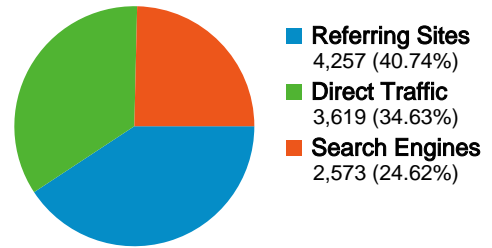

Site Usage

10,449 Visits

51.53% Bounce Rate

36,215 Pageviews

00:02:19 Avg. Time on Site

3.47 Pages/Visit

52.14% % New Visits

Visitors Overview

6,453 people visited this site

10,449 Visits

6,453 Absolute Unique Visitors

36,215 Pageviews

3.47 Average Pageviews

00:02:19 Time on Site

51.53% Bounce Rate

52.18% New Visits

All traffic sources sent a total of 10,449 visits

-  34.63% Direct Traffic
-  40.74% Referring Sites
-  24.62% Search Engines

Top Traffic Sources

Sources	Visits	% visits
(direct) ((none))	3,619	34.63%
google (organic)	2,188	20.94%
blue.utb.edu (referral)	1,112	10.64%
pubs.utb.edu (referral)	1,049	10.04%
sa.utb.edu (referral)	629	6.02%