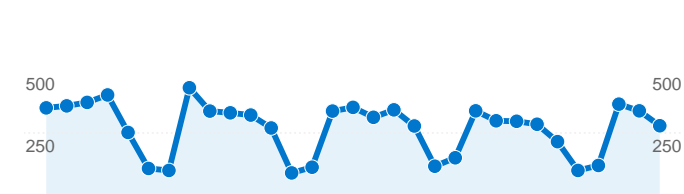

Site Usage

10,449 Visits

51.53% Bounce Rate

36,215 Pageviews

00:02:19 Avg. Time on Site

3.47 Pages/Visit

52.14% % New Visits

Visitors Overview

6,453 people visited this site

10,449 Visits

6,453 Absolute Unique Visitors

36,215 Pageviews

3.47 Average Pageviews

00:02:19 Time on Site

51.53% Bounce Rate

52.18% New Visits

All traffic sources sent a total of 10,449 visits

-  34.63% Direct Traffic
-  40.74% Referring Sites
-  24.62% Search Engines

Top Traffic Sources

Sources	Visits	% visits
(direct) ((none))	3,619	34.63%
google (organic)	2,188	20.94%
blue.utb.edu (referral)	1,112	10.64%
pubs.utb.edu (referral)	1,049	10.04%
sa.utb.edu (referral)	629	6.02%