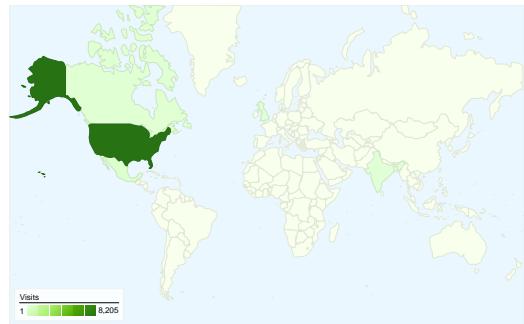

Site Usage

8,646 Visits

52.59% Bounce Rate

29,070 Pageviews

00:02:10 Avg. Time on Site

3.36 Pages/Visit

54.07% % New Visits

Visitors Overview

Visitors
5,609

Map Overlay world

Traffic Sources Overview

- **Referring Sites**
3,464 (40.06%)
- **Direct Traffic**
3,031 (35.06%)
- **Search Engines**
2,151 (24.88%)

Content Overview

Pages	Pageviews	% Pageviews
/sa/http://blue.utb.edu/sa/	3,105	10.68%
/http://blue.utb.edu/sa/	2,982	10.26%
/career/http://blue.utb.edu/sa/	1,145	3.94%
/career/career_connections.htm	1,132	3.89%
/sa/stuact/http://blue.utb.edu/sa	1,002	3.45%

5,609 people visited this site

8,646 Visits

5,609 Absolute Unique Visitors

29,070 Pageviews

3.36 Average Pageviews

00:02:10 Time on Site

52.59% Bounce Rate

54.11% New Visits

8,646 visits came from 65 countries/territories

Site Usage

Visits	Pages/Visit	Avg. Time on Site	% New Visits	Bounce Rate	
8,646 % of Site Total: 100.00%	3.36 Site Avg: 3.36 (0.00%)	00:02:10 Site Avg: 00:02:10 (0.00%)	54.09% Site Avg: 54.07% (0.04%)	52.59% Site Avg: 52.59% (0.00%)	
Country/Territory	Visits	Pages/Visit	Avg. Time on Site	% New Visits	Bounce Rate
United States	8,205	3.36	00:02:10	52.87%	52.15%
Mexico	174	5.42	00:03:50	60.34%	44.83%
Canada	47	2.34	00:01:02	95.74%	68.09%
India	22	1.73	00:01:09	86.36%	68.18%
United Kingdom	19	1.37	00:00:29	84.21%	68.42%
Ireland	13	1.54	00:00:08	92.31%	84.62%
Nigeria	10	1.00	00:00:00	80.00%	100.00%
Peru	9	3.56	00:01:12	66.67%	33.33%
Serbia And Montenegro	8	4.38	00:03:53	37.50%	25.00%
Australia	7	1.00	00:00:00	100.00%	100.00%