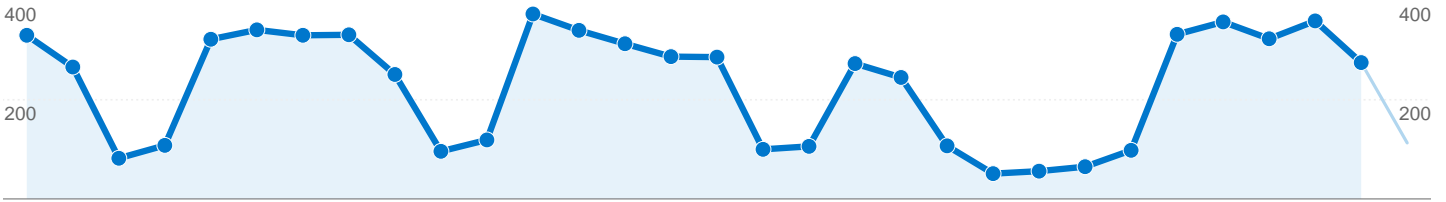

Site Usage

8,646 Visits

52.59% Bounce Rate

29,070 Pageviews

00:02:10 Avg. Time on Site

3.36 Pages/Visit

54.07% % New Visits

Visitors Overview

Visitors
5,609

Map Overlay world

Traffic Sources Overview

- **Referring Sites**
3,464 (40.06%)
- **Direct Traffic**
3,031 (35.06%)
- **Search Engines**
2,151 (24.88%)

Content Overview

Pages	Pageviews	% Pageviews
/sa/http://blue.utb.edu/sa/	3,105	10.68%
/http://blue.utb.edu/sa/	2,982	10.26%
/career/http://blue.utb.edu/sa/	1,145	3.94%
/career/career_connections.htm	1,132	3.89%
/sa/stuact/http://blue.utb.edu/sa	1,002	3.45%

5,609 people visited this site

8,646 Visits

5,609 Absolute Unique Visitors

29,070 Pageviews

3.36 Average Pageviews

00:02:10 Time on Site

52.59% Bounce Rate

54.11% New Visits

8,646 visits came from 65 countries/territories

Site Usage

Visits	Pages/Visit	Avg. Time on Site	% New Visits	Bounce Rate	
8,646 % of Site Total: 100.00%	3.36 Site Avg: 3.36 (0.00%)	00:02:10 Site Avg: 00:02:10 (0.00%)	54.09% Site Avg: 54.07% (0.04%)	52.59% Site Avg: 52.59% (0.00%)	
Country/Territory	Visits	Pages/Visit	Avg. Time on Site	% New Visits	Bounce Rate
United States	8,205	3.36	00:02:10	52.87%	52.15%
Mexico	174	5.42	00:03:50	60.34%	44.83%
Canada	47	2.34	00:01:02	95.74%	68.09%
India	22	1.73	00:01:09	86.36%	68.18%
United Kingdom	19	1.37	00:00:29	84.21%	68.42%
Ireland	13	1.54	00:00:08	92.31%	84.62%
Nigeria	10	1.00	00:00:00	80.00%	100.00%
Peru	9	3.56	00:01:12	66.67%	33.33%
Serbia And Montenegro	8	4.38	00:03:53	37.50%	25.00%
Australia	7	1.00	00:00:00	100.00%	100.00%