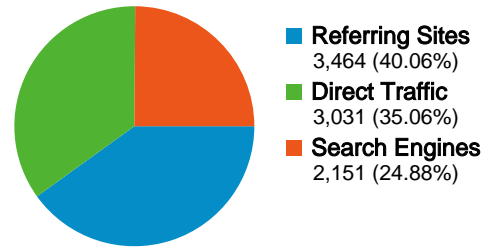

Top Traffic Sources

Sources	Visits	% visits	Keywords	Visits	% visits
(direct) ((none))	3,031	35.06%	career services	61	2.84%
google (organic)	1,799	20.81%	student affairs	26	1.21%
blue.utb.edu (referral)	951	11.00%	sei	22	1.02%
pubs.utb.edu (referral)	894	10.34%	career counseling	20	0.93%
sa.utb.edu (referral)	495	5.73%	chess	20	0.93%