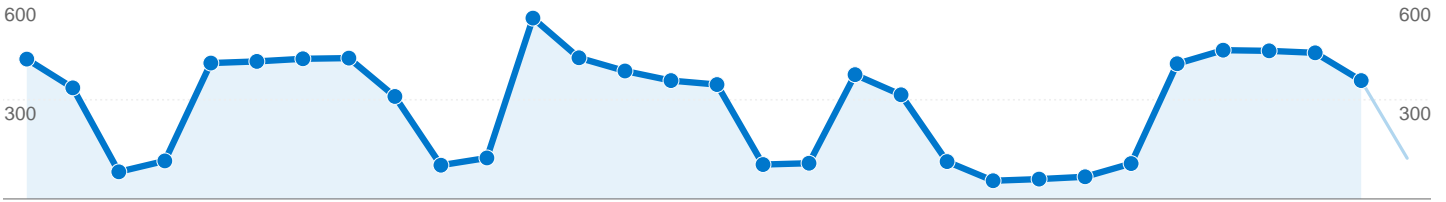

All traffic sources sent a total of 8,646 visits

- 35.06% Direct Traffic
- 40.06% Referring Sites
- 24.88% Search Engines