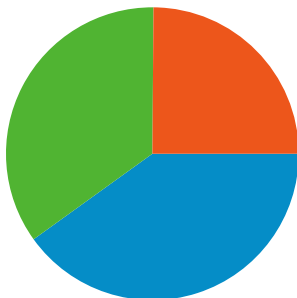

Traffic Sources Overview

- **Referring Sites**
  3,464 (40.06%)
- **Direct Traffic**
  3,031 (35.06%)
- **Search Engines**
  2,151 (24.88%)

Content Overview

Pages	Pageviews	% Pageviews
/sa/http://blue.utb.edu/sa/	3,105	10.68%
/http://blue.utb.edu/sa/	2,982	10.26%
/career/http://blue.utb.edu/sa/	1,145	3.94%
/career/career_connections.htm	1,132	3.89%
/sa/stuact/http://blue.utb.edu/sa	1,002	3.45%