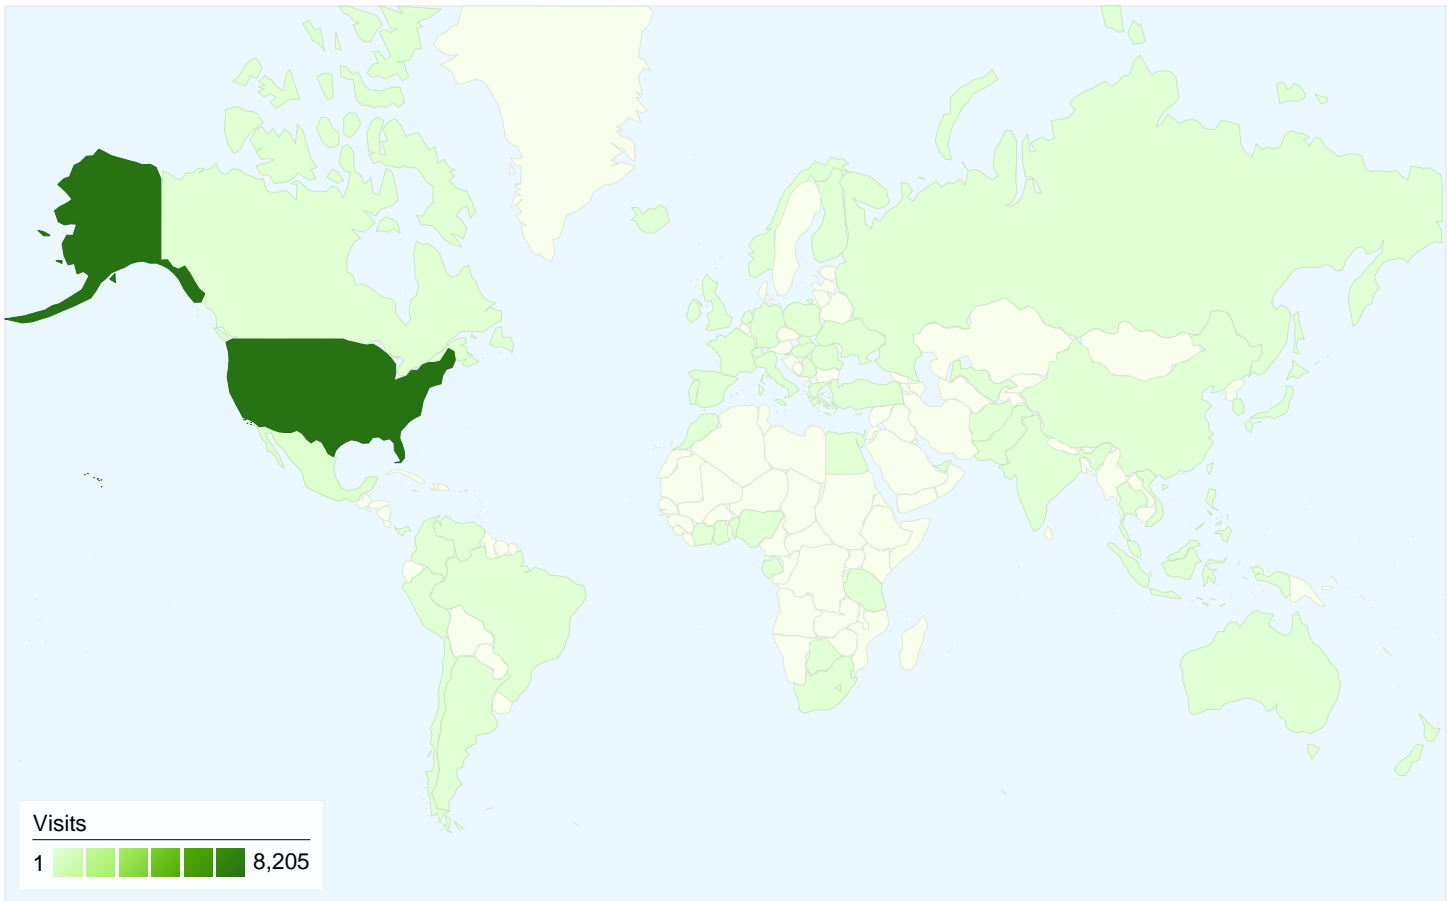

Visitors
5,609

Map Overlay world

Traffic Sources Overview

- **Referring Sites**
3,464 (40.06%)
- **Direct Traffic**
3,031 (35.06%)
- **Search Engines**
2,151 (24.88%)

Content Overview

Pages	Pageviews	% Pageviews
/sa/http://blue.utb.edu/sa/	3,105	10.68%
/http://blue.utb.edu/sa/	2,982	10.26%
/career/http://blue.utb.edu/sa/	1,145	3.94%
/career/career_connections.htm	1,132	3.89%
/sa/stuact/http://blue.utb.edu/sa	1,002	3.45%

5,609 people visited this site

8,646 Visits

5,609 Absolute Unique Visitors

29,070 Pageviews

3.36 Average Pageviews

00:02:10 Time on Site

52.59% Bounce Rate

54.11% New Visits

All traffic sources sent a total of 8,646 visits

-  35.06% Direct Traffic
-  40.06% Referring Sites
-  24.88% Search Engines

Top Traffic Sources

Sources	Visits	% visits	Keywords	Visits	% visits
(direct) ((none))	3,031	35.06%	career services	61	2.84%
google (organic)	1,799	20.81%	student affairs	26	1.21%
blue.utb.edu (referral)	951	11.00%	sei	22	1.02%
pubs.utb.edu (referral)	894	10.34%	career counseling	20	0.93%
sa.utb.edu (referral)	495	5.73%	chess	20	0.93%

8,646 visits came from 65 countries/territories

Site Usage

Visits	Pages/Visit	Avg. Time on Site	% New Visits	Bounce Rate	
8,646 % of Site Total: 100.00%	3.36 Site Avg: 3.36 (0.00%)	00:02:10 Site Avg: 00:02:10 (0.00%)	54.09% Site Avg: 54.07% (0.04%)	52.59% Site Avg: 52.59% (0.00%)	
Country/Territory	Visits	Pages/Visit	Avg. Time on Site	% New Visits	Bounce Rate
United States	8,205	3.36	00:02:10	52.87%	52.15%
Mexico	174	5.42	00:03:50	60.34%	44.83%
Canada	47	2.34	00:01:02	95.74%	68.09%
India	22	1.73	00:01:09	86.36%	68.18%
United Kingdom	19	1.37	00:00:29	84.21%	68.42%
Ireland	13	1.54	00:00:08	92.31%	84.62%
Nigeria	10	1.00	00:00:00	80.00%	100.00%
Peru	9	3.56	00:01:12	66.67%	33.33%
Serbia And Montenegro	8	4.38	00:03:53	37.50%	25.00%
Australia	7	1.00	00:00:00	100.00%	100.00%