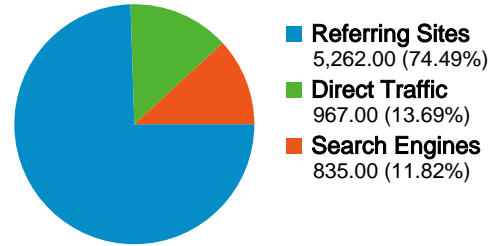

## 5,040 people visited this site

 **7,064** Visits

 **5,040** Absolute Unique Visitors

 **22,548** Pageviews

 **3.19** Average Pageviews

 **00:02:20** Time on Site

 **51.09%** Bounce Rate

 **57.93%** New Visits

## Technical Profile

Browser	Visits	% visits	Connection Speed	Visits	% visits
Internet Explorer	6,085	86.14%	T1	2,665	37.73%
Firefox	746	10.56%	Cable	1,808	25.59%
Safari	135	1.91%	DSL	1,402	19.85%
Mozilla	58	0.82%	Unknown	1,003	14.20%
Opera	22	0.31%	Dialup	135	1.91%

All traffic sources sent a total of 7,064 visits

13.69% Direct Traffic

74.49% Referring Sites

11.82% Search Engines

## 7,064 visits came from 56 countries/territories

Site Usage

Visits	Pages/Visit	Avg. Time on Site	% New Visits	Bounce Rate	
<b>7,064</b> % of Site Total: 100.00%	<b>3.19</b> Site Avg: 3.19 (0.00%)	<b>00:02:20</b> Site Avg: 00:02:20 (0.00%)	<b>57.98%</b> Site Avg: 57.93% (0.10%)	<b>51.09%</b> Site Avg: 51.09% (0.00%)	
Country/Territory	Visits	Pages/Visit	Avg. Time on Site	% New Visits	Bounce Rate
United States	<b>6,515</b>	3.19	00:02:16	57.11%	51.05%
Mexico	<b>277</b>	3.22	00:02:57	60.29%	44.40%
Australia	<b>30</b>	5.50	00:05:36	40.00%	50.00%
Ireland	<b>29</b>	1.10	00:00:01	82.76%	96.55%
United Kingdom	<b>25</b>	2.16	00:03:19	76.00%	72.00%
Canada	<b>19</b>	4.11	00:04:32	68.42%	63.16%
India	<b>14</b>	1.50	00:00:55	92.86%	64.29%
Sri Lanka	<b>13</b>	9.54	00:19:14	61.54%	15.38%
Philippines	<b>12</b>	2.42	00:02:25	100.00%	50.00%
Spain	<b>10</b>	3.90	00:02:37	70.00%	20.00%