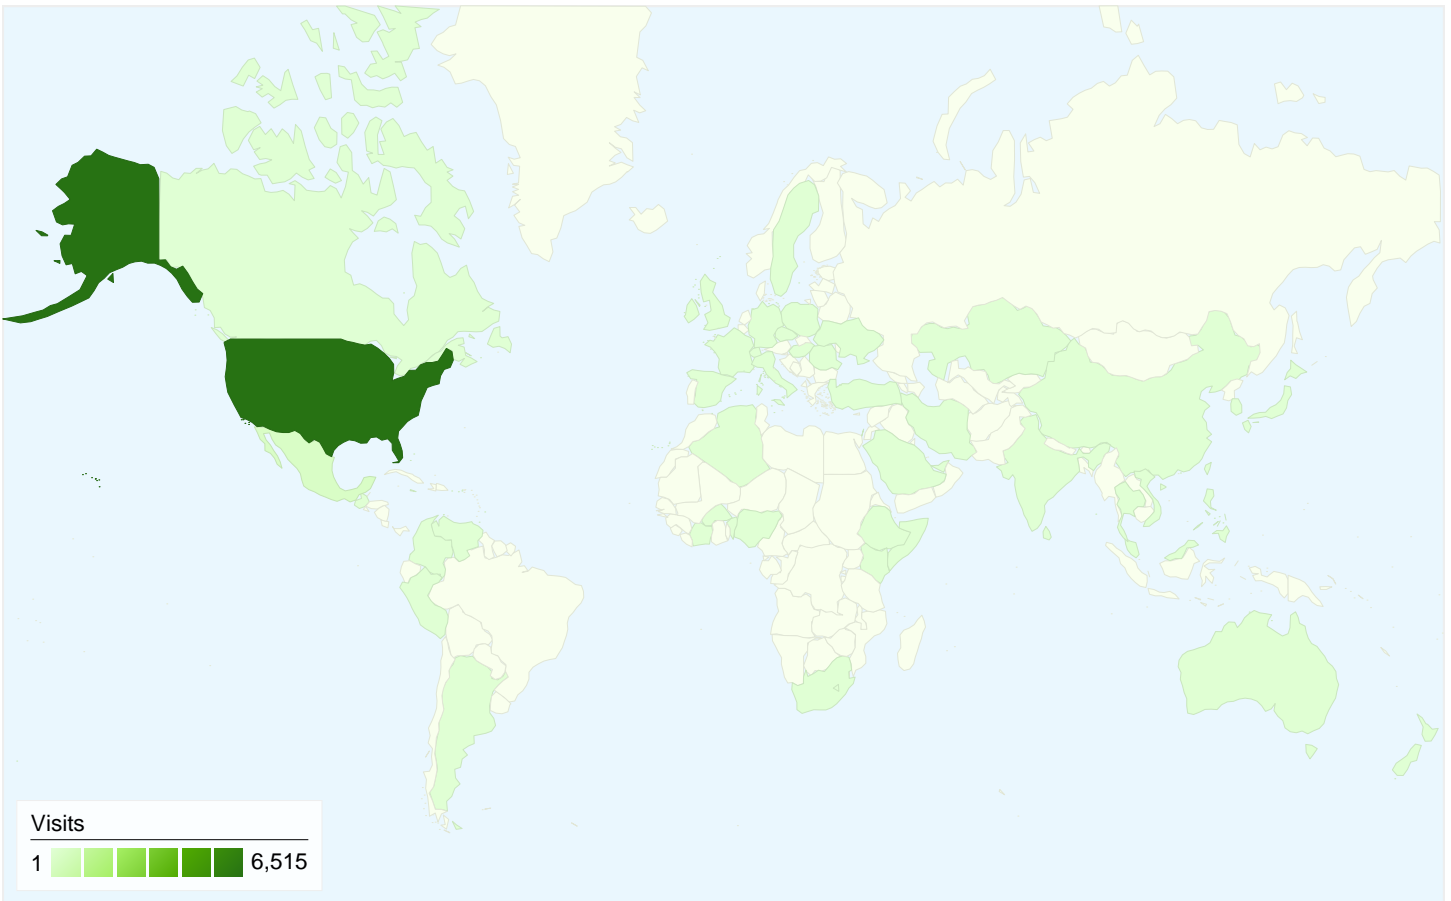

## 5,040 people visited this site

 **7,064** Visits

 **5,040** Absolute Unique Visitors

 **22,548** Pageviews

 **3.19** Average Pageviews

 **00:02:20** Time on Site

 **51.09%** Bounce Rate

 **57.93%** New Visits

All traffic sources sent a total of 7,064 visits

13.69% Direct Traffic

74.49% Referring Sites

11.82% Search Engines

## 7,064 visits came from 56 countries/territories

Site Usage

Visits	Pages/Visit	Avg. Time on Site	% New Visits	Bounce Rate	
<b>7,064</b> % of Site Total: 100.00%	<b>3.19</b> Site Avg: 3.19 (0.00%)	<b>00:02:20</b> Site Avg: 00:02:20 (0.00%)	<b>57.98%</b> Site Avg: 57.93% (0.10%)	<b>51.09%</b> Site Avg: 51.09% (0.00%)	
Country/Territory	Visits	Pages/Visit	Avg. Time on Site	% New Visits	Bounce Rate
United States	<b>6,515</b>	3.19	00:02:16	57.11%	51.05%
Mexico	<b>277</b>	3.22	00:02:57	60.29%	44.40%
Australia	<b>30</b>	5.50	00:05:36	40.00%	50.00%
Ireland	<b>29</b>	1.10	00:00:01	82.76%	96.55%
United Kingdom	<b>25</b>	2.16	00:03:19	76.00%	72.00%
Canada	<b>19</b>	4.11	00:04:32	68.42%	63.16%
India	<b>14</b>	1.50	00:00:55	92.86%	64.29%
Sri Lanka	<b>13</b>	9.54	00:19:14	61.54%	15.38%
Philippines	<b>12</b>	2.42	00:02:25	100.00%	50.00%
Spain	<b>10</b>	3.90	00:02:37	70.00%	20.00%