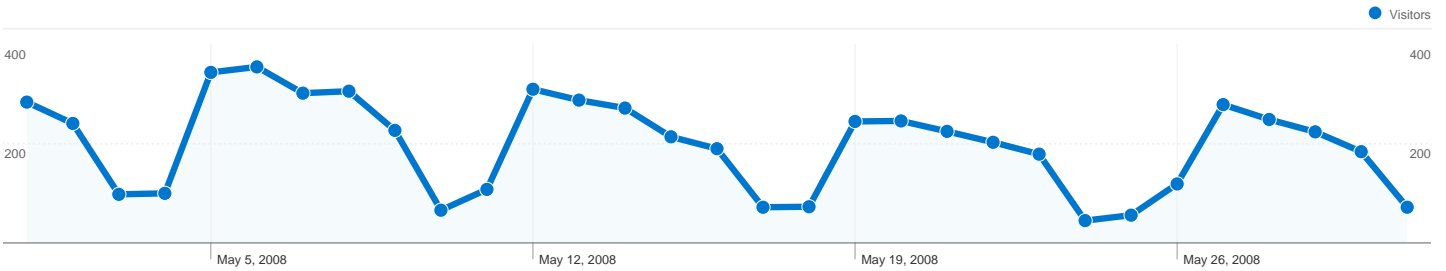

**Site Usage**

**7,064** Visits

**51.09%** Bounce Rate

**22,548** Pageviews

**00:02:20** Avg. Time on Site

**3.19** Pages/Visit

**57.93%** % New Visits

**Visitors Overview**

## 5,040 people visited this site

 **7,064** Visits

 **5,040** Absolute Unique Visitors

 **22,548** Pageviews

 **3.19** Average Pageviews

 **00:02:20** Time on Site

 **51.09%** Bounce Rate

 **57.93%** New Visits

All traffic sources sent a total of 7,064 visits

13.69% Direct Traffic

74.49% Referring Sites

11.82% Search Engines

**Pages on this site were viewed a total of 22,548 times**

 **22,548** Pageviews

 **14,503** Unique Views

 **51.09%** Bounce Rate