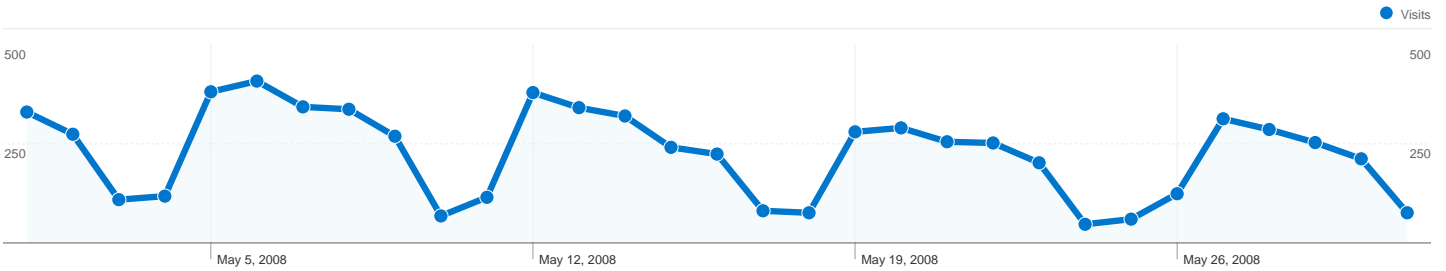

**Site Usage**

**7,064** Visits

**51.09%** Bounce Rate

**22,548** Pageviews

**00:02:20** Avg. Time on Site

**3.19** Pages/Visit

**57.93%** % New Visits

**Visitors Overview**

## 5,040 people visited this site

 **7,064** Visits

 **5,040** Absolute Unique Visitors

 **22,548** Pageviews

 **3.19** Average Pageviews

 **00:02:20** Time on Site

 **51.09%** Bounce Rate

 **57.93%** New Visits

All traffic sources sent a total of 7,064 visits

13.69% Direct Traffic

74.49% Referring Sites

11.82% Search Engines

**Pages on this site were viewed a total of 22,548 times**

 **22,548** Pageviews

 **14,503** Unique Views

 **51.09%** Bounce Rate