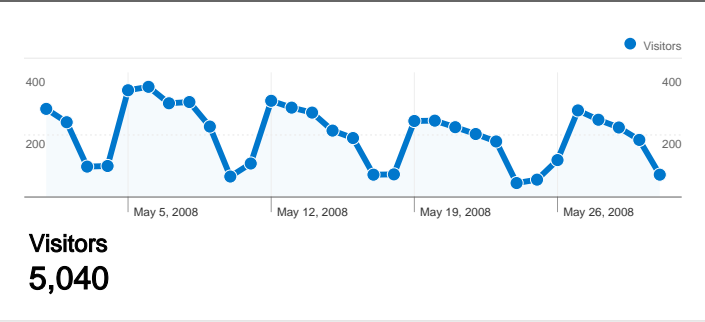

**Site Usage**

**7,064** Visits

**51.09%** Bounce Rate

**22,548** Pageviews

**00:02:20** Avg. Time on Site

**3.19** Pages/Visit

**57.93%** % New Visits

**Visitors Overview**

## 5,040 people visited this site

 **7,064** Visits

 **5,040** Absolute Unique Visitors

 **22,548** Pageviews

 **3.19** Average Pageviews

 **00:02:20** Time on Site

 **51.09%** Bounce Rate

 **57.93%** New Visits

All traffic sources sent a total of 7,064 visits

13.69% Direct Traffic

74.49% Referring Sites

11.82% Search Engines

**Pages on this site were viewed a total of 22,548 times**

 **22,548** Pageviews

 **14,503** Unique Views

 **51.09%** Bounce Rate