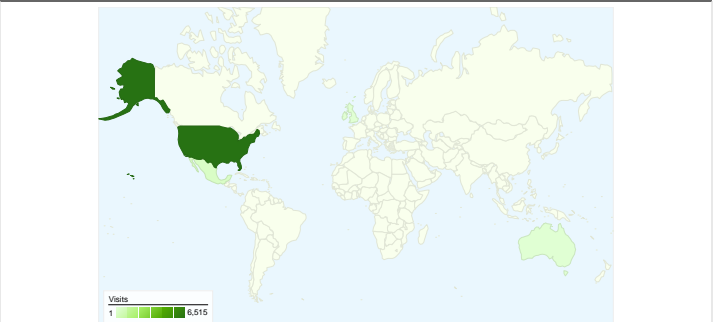

Map Overlay world