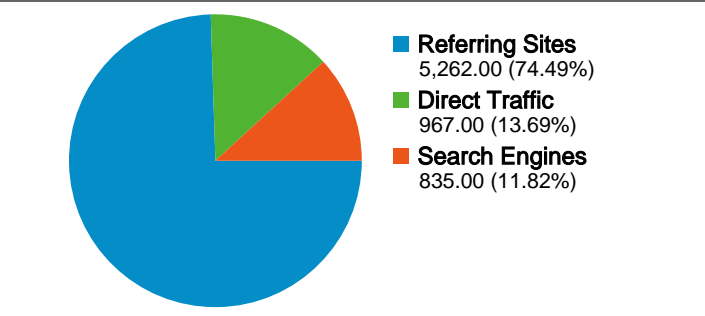

Traffic Sources Overview

Content Overview

Pages	Pageviews	% Pageviews
/http://blue.utb.edu/sa/	2,441	10.83%
/sa/http://blue.utb.edu/sa/	1,482	6.57%
/career/career_connections.htm	1,042	4.62%
/sa/stuact/http://blue.utb.edu/sa	994	4.41%
/sa/stuact/photo.htm	763	3.38%