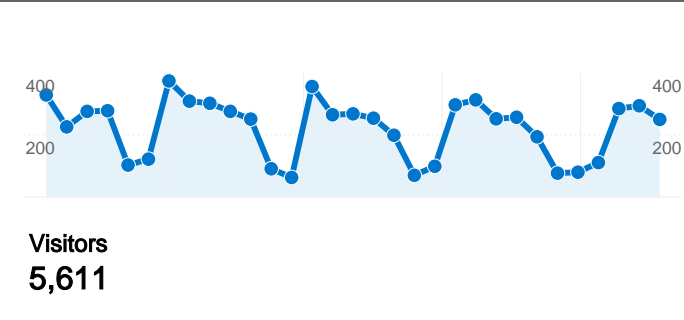

**Site Usage**

**9,948 Visits**

**37,400 Pageviews**

**3.76 Pages/Visit**

**00:02:20 Avg. Time on Site**

**53.70% Bounce Rate**

**47.72% % New Visits**

**Visitors Overview**

## 5,611 people visited this site

**9,948** Visits

**5,611** Absolute Unique Visitors

**37,400** Pageviews

**3.76** Average Pageviews

**00:02:20** Time on Site

**53.70%** Bounce Rate

**47.70%** New Visits

All traffic sources sent a total of 9,948 visits

-  40.00% Direct Traffic
-  39.87% Referring Sites
-  20.12% Search Engines

## 9,948 visits came from 5 continents