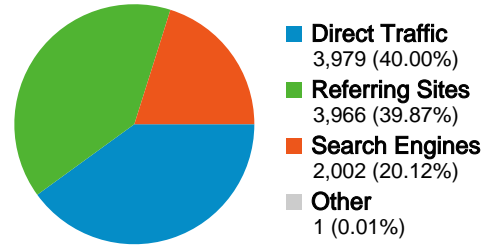

**Site Usage**

**9,948 Visits**

**37,400 Pageviews**

**3.76 Pages/Visit**

**00:02:20 Avg. Time on Site**

**53.70% Bounce Rate**

**47.72% % New Visits**

**Visitors Overview**

## 5,611 people visited this site

**9,948** Visits

**5,611** Absolute Unique Visitors

**37,400** Pageviews

**3.76** Average Pageviews

**00:02:20** Time on Site

**53.70%** Bounce Rate

**47.70%** New Visits

All traffic sources sent a total of 9,948 visits

-  40.00% Direct Traffic
-  39.87% Referring Sites
-  20.12% Search Engines