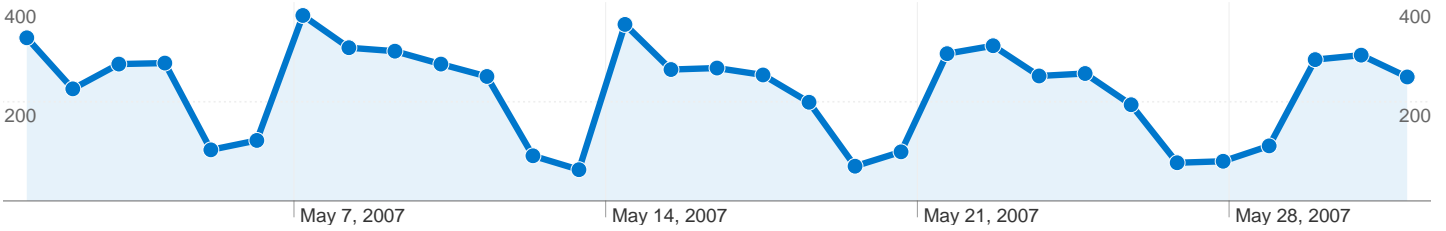

**Site Usage**

**9,948 Visits**

**37,400 Pageviews**

**3.76 Pages/Visit**

**00:02:20 Avg. Time on Site**

**53.70% Bounce Rate**

**47.72% % New Visits**

**Visitors Overview**

**Map Overlay world**

**Traffic Sources Overview**

**Content Overview**

Pages	Pageviews	% Pageviews
/http://blue.utb.edu/sa/	3,786	10.12%
/sa/http://blue.utb.edu/sa/	3,339	8.93%
/career/http://blue.utb.edu/sa/	1,813	4.85%
/sa/career/http://blue.utb.edu/sa	1,562	4.18%
/sa/housing/http://blue.utb.edu/	1,385	3.70%

## 5,611 people visited this site

**9,948** Visits

**5,611** Absolute Unique Visitors

**37,400** Pageviews

**3.76** Average Pageviews

**00:02:20** Time on Site

**53.70%** Bounce Rate

**47.70%** New Visits

All traffic sources sent a total of 9,948 visits

-  40.00% Direct Traffic
-  39.87% Referring Sites
-  20.12% Search Engines