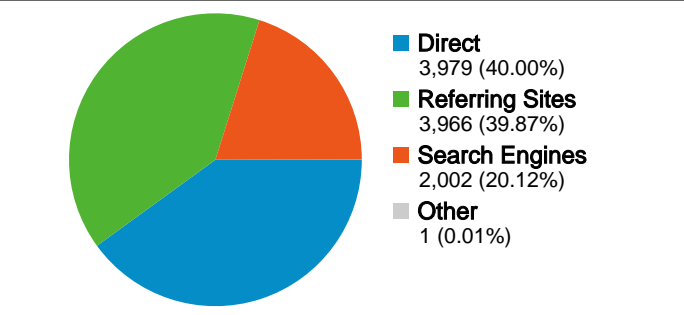

Traffic Sources Overview

Content Overview

Pages	Pageviews	% Pageviews
/http://blue.utb.edu/sa/	3,786	10.12%
/sa/http://blue.utb.edu/sa/	3,339	8.93%
/career/http://blue.utb.edu/sa/	1,813	4.85%
/sa/career/http://blue.utb.edu/sa	1,562	4.18%
/sa/housing/http://blue.utb.edu/	1,385	3.70%