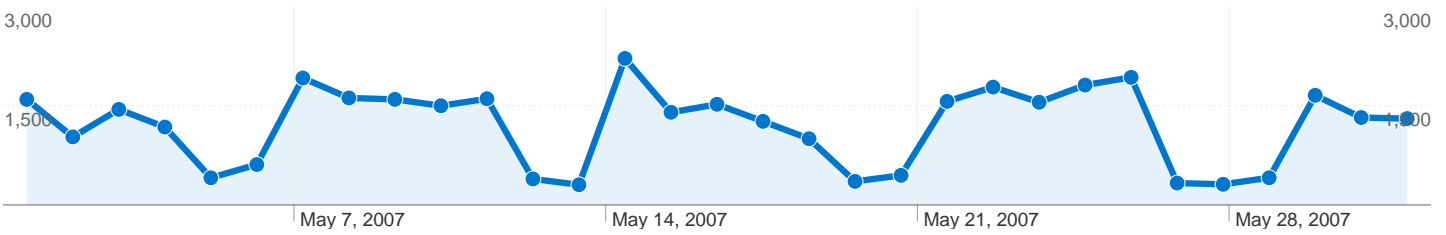

Pages on this site were viewed a total of 37,400 times

37,400 Pageviews

22,804 Unique Views

23.43% Bounce Rate

Top Content

Pages	Pageviews	% Pageviews
/http://blue.utb.edu/sa/	3,786	10.12%
/sa/http://blue.utb.edu/sa/	3,339	8.93%
/career/http://blue.utb.edu/sa/	1,813	4.85%
/sa/career/http://blue.utb.edu/sa/	1,562	4.18%
/sa/housing/http://blue.utb.edu/sa/	1,385	3.70%