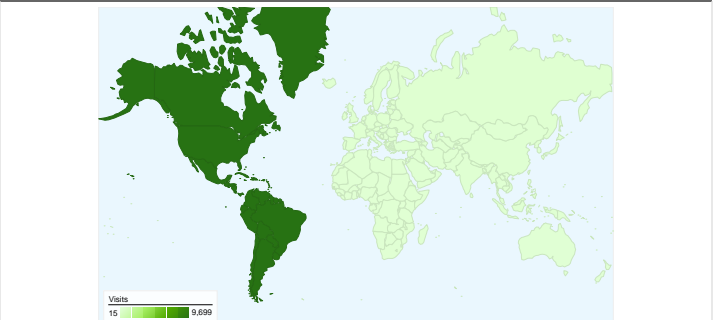

Map Overlay world