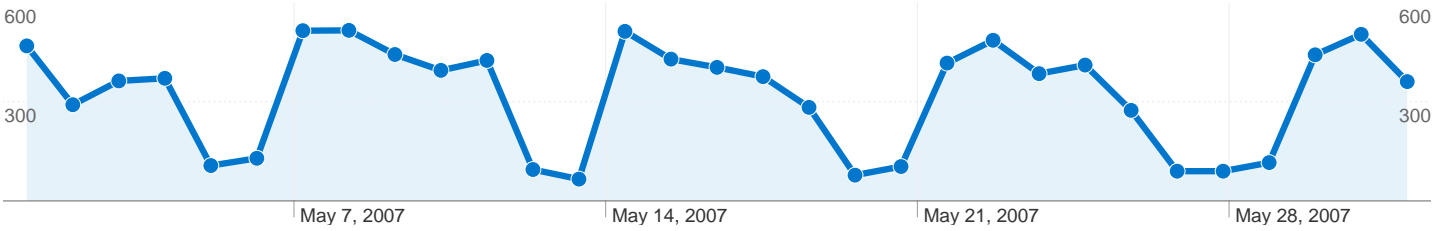

**Site Usage**

**9,948 Visits**

**37,400 Pageviews**

**3.76 Pages/Visit**

**00:02:20 Avg. Time on Site**

**53.70% Bounce Rate**

**47.72% % New Visits**

**Visitors Overview**

## 5,611 people visited this site

**9,948** Visits

**5,611** Absolute Unique Visitors

**37,400** Pageviews

**3.76** Average Pageviews

**00:02:20** Time on Site

**53.70%** Bounce Rate

**47.70%** New Visits

All traffic sources sent a total of 9,948 visits

-  40.00% Direct Traffic
-  39.87% Referring Sites
-  20.12% Search Engines

## 9,948 visits came from 5 continents