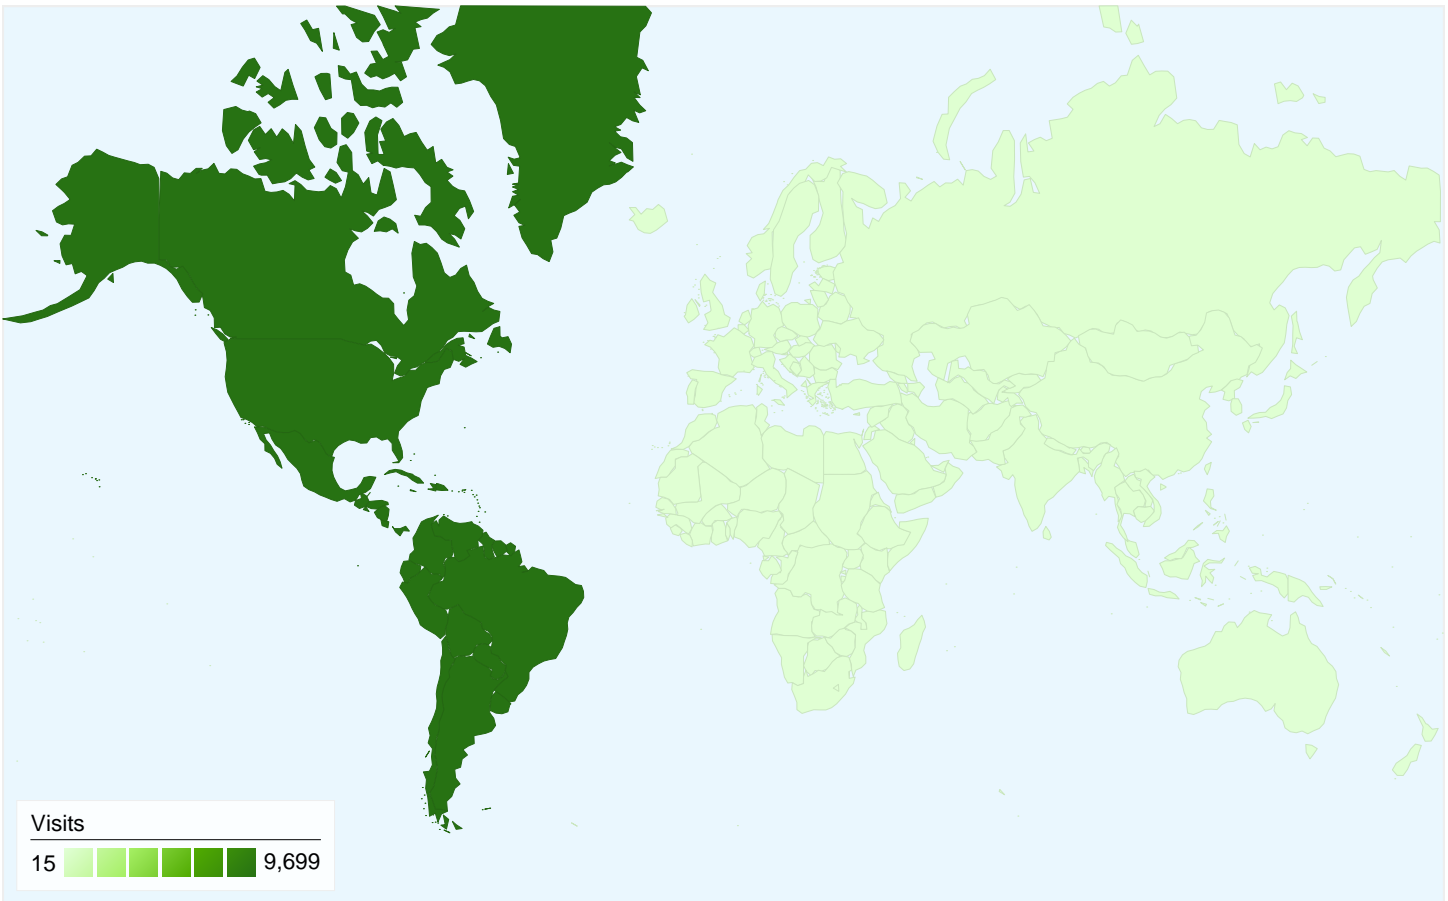

## 5,611 people visited this site

**9,948** Visits

**5,611** Absolute Unique Visitors

**37,400** Pageviews

**3.76** Average Pageviews

**00:02:20** Time on Site

**53.70%** Bounce Rate

**47.70%** New Visits

All traffic sources sent a total of 9,948 visits

-  40.00% Direct Traffic
-  39.87% Referring Sites
-  20.12% Search Engines

## 9,948 visits came from 5 continents