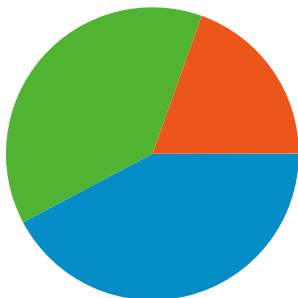

Traffic Sources Overview

- **Referring Sites**
  2,591 (42.24%)
- **Direct**
  2,345 (38.23%)
- **Search Engines**
  1,197 (19.51%)
- **Other**
  1 (0.02%)

Content Overview

Pages	Pageviews	% Pageviews
/sa/http://blue.utb.edu/sa/	2,983	12.58%
/http://blue.utb.edu/sa/	2,364	9.97%
/sa/housing/http://blue.utb.edu/	1,009	4.26%
/sa/photo.htm	876	3.70%
/sa/campusrec/http://blue.utb.e	564	2.38%