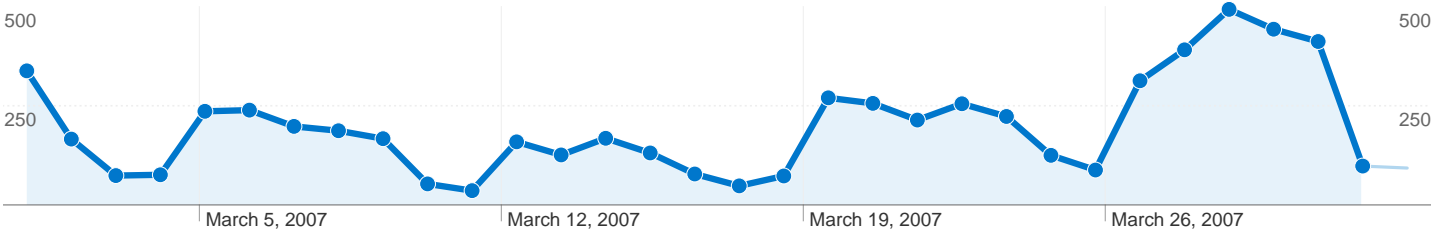

All traffic sources sent a total of 6,134 visits

- 38.23% Direct Traffic
- 42.24% Referring Sites
- 19.51% Search Engines