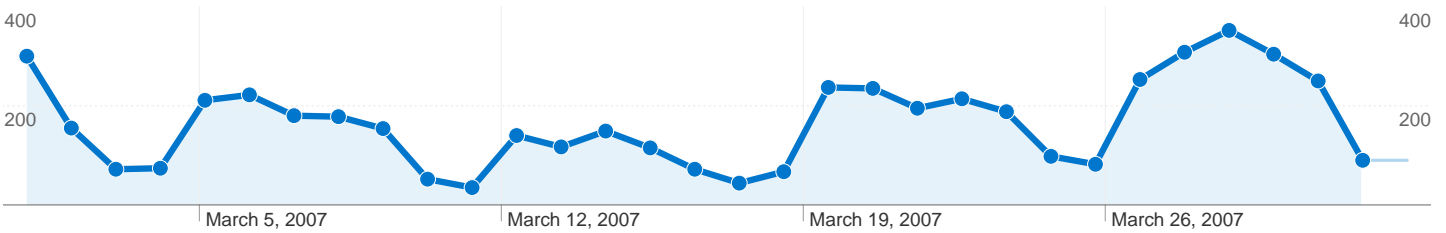

Site Usage

6,134 Visits

23,704 Pageviews

3.86 Pages/Visit

00:02:33 Avg. Time on Site

48.47% Bounce Rate

60.04% % New Visits

Visitors Overview

Visitors
4,331

Map Overlay world

Traffic Sources Overview

- **Referring Sites**
2,591 (42.24%)
- **Direct**
2,345 (38.23%)
- **Search Engines**
1,197 (19.51%)
- **Other**
1 (0.02%)

Content Overview

Pages	Pageviews	% Pageviews
/sa/http://blue.utb.edu/sa/	2,983	12.58%
/http://blue.utb.edu/sa/	2,364	9.97%
/sa/housing/http://blue.utb.edu/	1,009	4.26%
/sa/photo.htm	876	3.70%
/sa/campusrec/http://blue.utb.e	564	2.38%

4,331 people visited this site

-  **6,134** Visits
-  **4,331** Absolute Unique Visitors
-  **23,704** Pageviews
-  **3.86** Average Pageviews
-  **00:02:33** Time on Site
-  **48.47%** Bounce Rate
-  **60.09%** New Visits

6,134 visits came from 6 continents

Site Usage

Visits 6,134 % of Site Total: 100.00%	Pages/Visit 3.86 Site Avg: 3.86 (0.00%)	Avg. Time on Site 00:02:33 Site Avg: 00:02:33 (0.00%)	% New Visits 60.06% Site Avg: 60.04% (0.03%)	Bounce Rate 48.47% Site Avg: 48.47% (0.00%)	
Continent	Visits	Pages/Visit	Avg. Time on Site	% New Visits	Bounce Rate
Americas	5,940	3.89	00:02:34	59.56%	48.15%
Europe	119	3.51	00:01:59	66.39%	47.06%
Asia	52	2.42	00:03:19	92.31%	71.15%
Africa	14	1.36	00:00:58	71.43%	92.86%
Oceania	7	2.29	00:00:25	100.00%	85.71%
(not set)	2	2.00	00:00:08	100.00%	50.00%