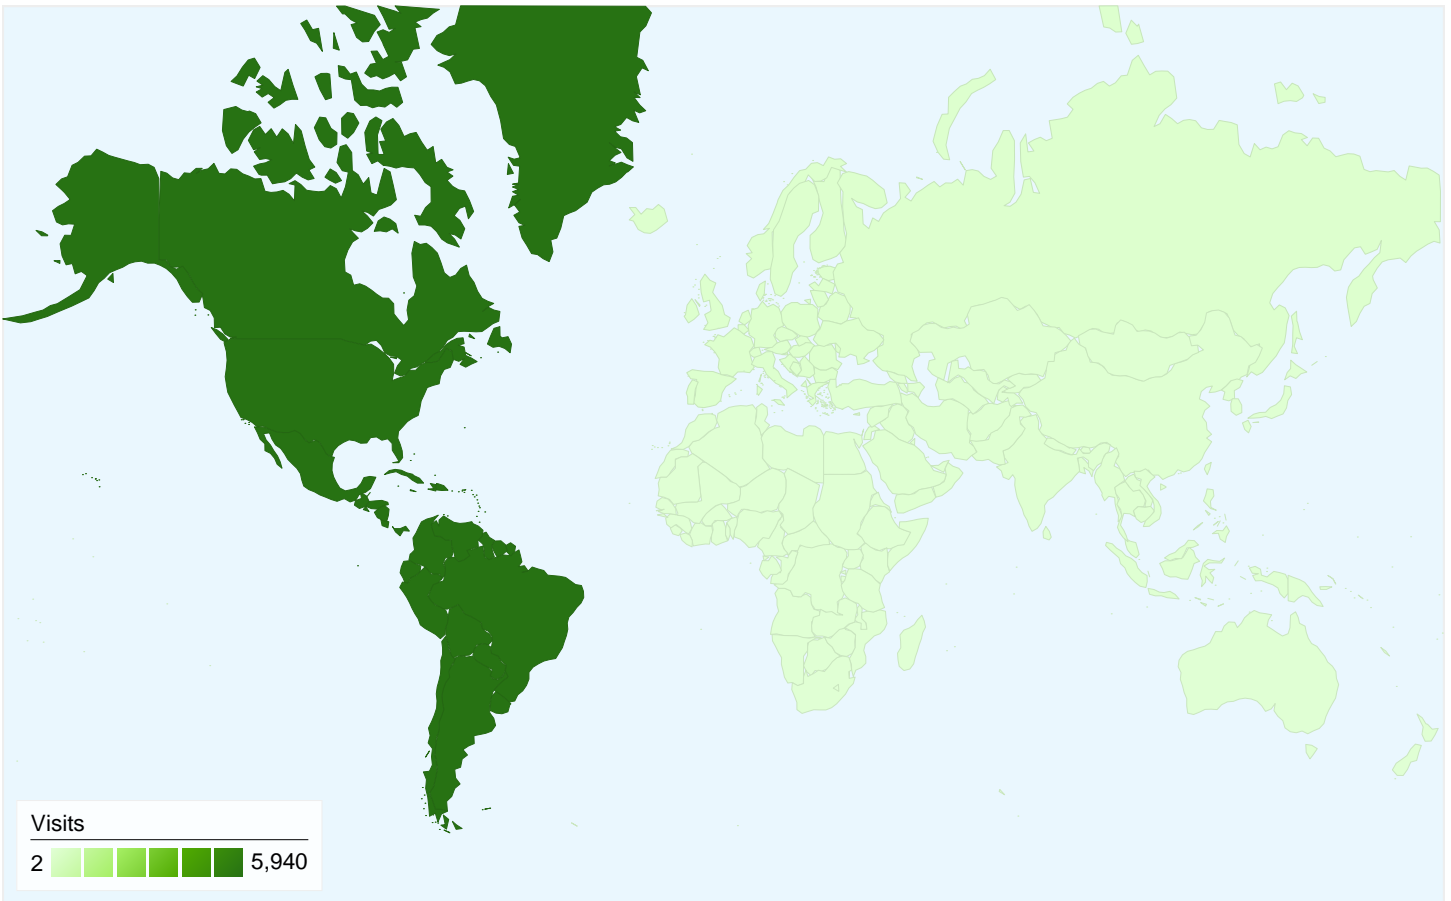

Visitors
4,331

Map Overlay world

Traffic Sources Overview

- **Referring Sites**
2,591 (42.24%)
- **Direct**
2,345 (38.23%)
- **Search Engines**
1,197 (19.51%)
- **Other**
1 (0.02%)

Content Overview

Pages	Pageviews	% Pageviews
/sa/http://blue.utb.edu/sa/	2,983	12.58%
/http://blue.utb.edu/sa/	2,364	9.97%
/sa/housing/http://blue.utb.edu/	1,009	4.26%
/sa/photo.htm	876	3.70%
/sa/campusrec/http://blue.utb.e	564	2.38%

4,331 people visited this site

-  **6,134** Visits
-  **4,331** Absolute Unique Visitors
-  **23,704** Pageviews
-  **3.86** Average Pageviews
-  **00:02:33** Time on Site
-  **48.47%** Bounce Rate
-  **60.09%** New Visits

All traffic sources sent a total of 6,134 visits

-  38.23% Direct Traffic
-  42.24% Referring Sites
-  19.51% Search Engines

Top Traffic Sources

Sources	Visits	% visits	Keywords	Visits	% visits
(direct) ((none))	2,345	38.23%	disability services	29	2.42%
google (organic)	1,067	17.39%	scorpion body shop	28	2.34%
blue.utb.edu (referral)	791	12.90%	housing	26	2.17%
sa.utb.edu (referral)	704	11.48%	john feist	23	1.92%
pubs.utb.edu (referral)	674	10.99%	scorpion scholars	21	1.75%

6,134 visits came from 6 continents

Site Usage

Visits 6,134 % of Site Total: 100.00%	Pages/Visit 3.86 Site Avg: 3.86 (0.00%)	Avg. Time on Site 00:02:33 Site Avg: 00:02:33 (0.00%)	% New Visits 60.06% Site Avg: 60.04% (0.03%)	Bounce Rate 48.47% Site Avg: 48.47% (0.00%)	
Continent	Visits	Pages/Visit	Avg. Time on Site	% New Visits	Bounce Rate
Americas	5,940	3.89	00:02:34	59.56%	48.15%
Europe	119	3.51	00:01:59	66.39%	47.06%
Asia	52	2.42	00:03:19	92.31%	71.15%
Africa	14	1.36	00:00:58	71.43%	92.86%
Oceania	7	2.29	00:00:25	100.00%	85.71%
(not set)	2	2.00	00:00:08	100.00%	50.00%