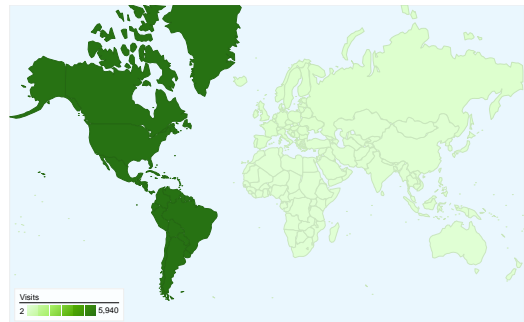

Site Usage

6,134 Visits

23,704 Pageviews

3.86 Pages/Visit

00:02:33 Avg. Time on Site

48.47% Bounce Rate

60.04% % New Visits

Visitors Overview

Visitors
4,331

Map Overlay world

Traffic Sources Overview

- **Referring Sites**
2,591 (42.24%)
- **Direct**
2,345 (38.23%)
- **Search Engines**
1,197 (19.51%)
- **Other**
1 (0.02%)

Content Overview

Pages	Pageviews	% Pageviews
/sa/http://blue.utb.edu/sa/	2,983	12.58%
/http://blue.utb.edu/sa/	2,364	9.97%
/sa/housing/http://blue.utb.edu/	1,009	4.26%
/sa/photo.htm	876	3.70%
/sa/campusrec/http://blue.utb.e	564	2.38%

4,331 people visited this site

-  **6,134** Visits
-  **4,331** Absolute Unique Visitors
-  **23,704** Pageviews
-  **3.86** Average Pageviews
-  **00:02:33** Time on Site
-  **48.47%** Bounce Rate
-  **60.09%** New Visits

6,134 visits came from 6 continents

Site Usage

Visits 6,134 % of Site Total: 100.00%	Pages/Visit 3.86 Site Avg: 3.86 (0.00%)	Avg. Time on Site 00:02:33 Site Avg: 00:02:33 (0.00%)	% New Visits 60.06% Site Avg: 60.04% (0.03%)	Bounce Rate 48.47% Site Avg: 48.47% (0.00%)	
Continent	Visits	Pages/Visit	Avg. Time on Site	% New Visits	Bounce Rate
Americas	5,940	3.89	00:02:34	59.56%	48.15%
Europe	119	3.51	00:01:59	66.39%	47.06%
Asia	52	2.42	00:03:19	92.31%	71.15%
Africa	14	1.36	00:00:58	71.43%	92.86%
Oceania	7	2.29	00:00:25	100.00%	85.71%
(not set)	2	2.00	00:00:08	100.00%	50.00%