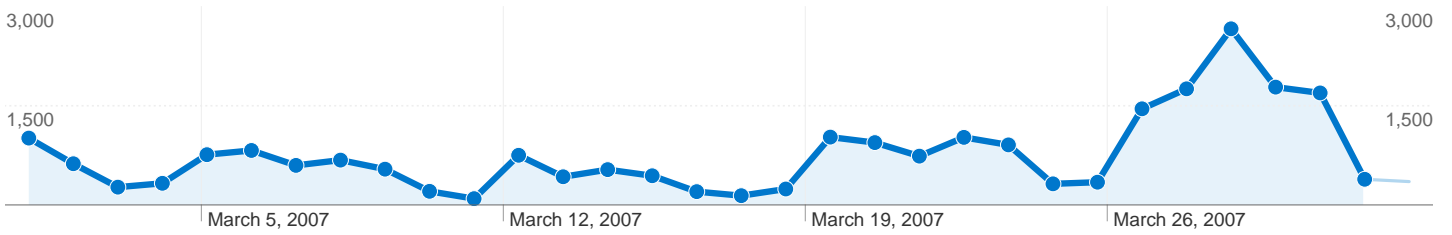

Site Usage

6,134 Visits

23,704 Pageviews

3.86 Pages/Visit

00:02:33 Avg. Time on Site

48.47% Bounce Rate

60.04% % New Visits

Visitors Overview

4,331 people visited this site

-  **6,134** Visits
-  **4,331** Absolute Unique Visitors
-  **23,704** Pageviews
-  **3.86** Average Pageviews
-  **00:02:33** Time on Site
-  **48.47%** Bounce Rate
-  **60.09%** New Visits

All traffic sources sent a total of 6,134 visits

-  38.23% Direct Traffic
-  42.24% Referring Sites
-  19.51% Search Engines

Top Traffic Sources

Sources	Visits	% visits	Keywords	Visits	% visits
(direct) ((none))	2,345	38.23%	disability services	29	2.42%
google (organic)	1,067	17.39%	scorpion body shop	28	2.34%
blue.utb.edu (referral)	791	12.90%	housing	26	2.17%
sa.utb.edu (referral)	704	11.48%	john feist	23	1.92%
pubs.utb.edu (referral)	674	10.99%	scorpion scholars	21	1.75%

6,134 visits came from 6 continents

Site Usage

Visits 6,134 % of Site Total: 100.00%	Pages/Visit 3.86 Site Avg: 3.86 (0.00%)	Avg. Time on Site 00:02:33 Site Avg: 00:02:33 (0.00%)	% New Visits 60.06% Site Avg: 60.04% (0.03%)	Bounce Rate 48.47% Site Avg: 48.47% (0.00%)	
Continent	Visits	Pages/Visit	Avg. Time on Site	% New Visits	Bounce Rate
Americas	5,940	3.89	00:02:34	59.56%	48.15%
Europe	119	3.51	00:01:59	66.39%	47.06%
Asia	52	2.42	00:03:19	92.31%	71.15%
Africa	14	1.36	00:00:58	71.43%	92.86%
Oceania	7	2.29	00:00:25	100.00%	85.71%
(not set)	2	2.00	00:00:08	100.00%	50.00%