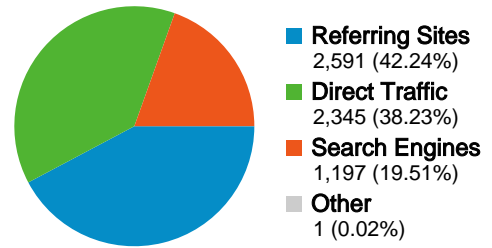

Top Traffic Sources

Sources	Visits	% visits	Keywords	Visits	% visits
(direct) ((none))	2,345	38.23%	disability services	29	2.42%
google (organic)	1,067	17.39%	scorpion body shop	28	2.34%
blue.utb.edu (referral)	791	12.90%	housing	26	2.17%
sa.utb.edu (referral)	704	11.48%	john feist	23	1.92%
pubs.utb.edu (referral)	674	10.99%	scorpion scholars	21	1.75%