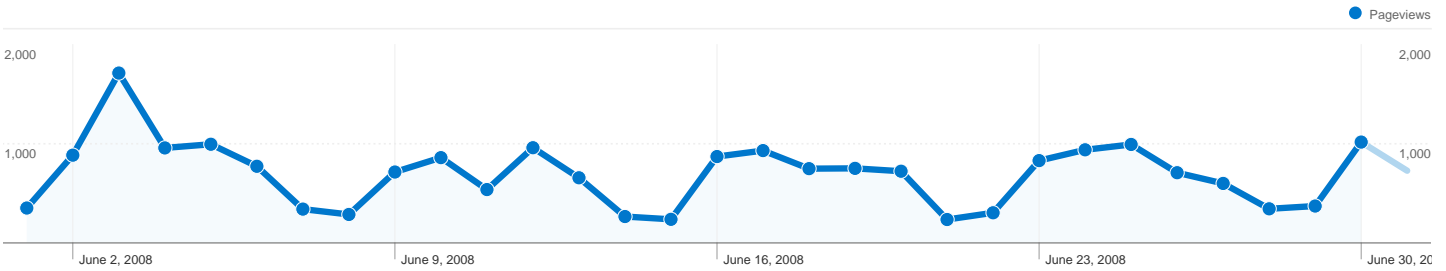

Site Usage

6,134 Visits

48.76% Bounce Rate

20,907 Pageviews

00:02:35 Avg. Time on Site

3.41 Pages/Visit

60.43% % New Visits

Visitors Overview

4,461 people visited this site

6,134 Visits

4,461 Absolute Unique Visitors

20,907 Pageviews

3.41 Average Pageviews

00:02:35 Time on Site

48.76% Bounce Rate

60.43% New Visits

All traffic sources sent a total of 6,134 visits

14.05% Direct Traffic

72.64% Referring Sites

13.30% Search Engines

Top Traffic Sources

Sources	Visits	% visits	Keywords	Visits	% visits
utb.edu (referral)	1,902	31.01%	scorpionation	20	2.45%
pubs.utb.edu (referral)	1,066	17.38%	scorpionation utb	15	1.84%
(direct) ((none))	862	14.05%	utb chess	11	1.35%
blue.utb.edu (referral)	654	10.66%	utb jobs	8	0.98%
google (organic)	500	8.15%	university of texas at	7	0.86%

6,134 visits came from 56 countries/territories

Site Usage

Visits	Pages/Visit	Avg. Time on Site	% New Visits	Bounce Rate	
6,134 % of Site Total: 100.00%	3.41 Site Avg: 3.41 (0.00%)	00:02:35 Site Avg: 00:02:35 (0.00%)	60.52% Site Avg: 60.43% (0.13%)	48.76% Site Avg: 48.76% (0.00%)	
Country/Territory	Visits	Pages/Visit	Avg. Time on Site	% New Visits	Bounce Rate
United States	5,694	3.45	00:02:35	59.68%	48.40%
Mexico	217	3.27	00:03:44	61.29%	44.70%
Ireland	25	1.12	00:00:19	92.00%	96.00%
Canada	21	2.52	00:01:13	66.67%	52.38%
United Kingdom	16	2.75	00:03:22	81.25%	50.00%
India	12	3.33	00:02:41	100.00%	66.67%
Philippines	9	2.67	00:03:08	77.78%	55.56%
Afghanistan	8	1.75	00:01:55	25.00%	62.50%
Spain	8	4.62	00:01:42	37.50%	50.00%
Belize	8	3.00	00:01:24	12.50%	37.50%