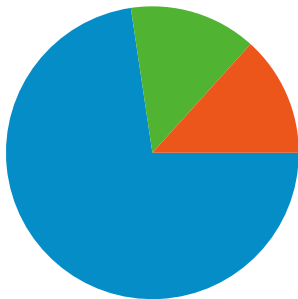

Traffic Sources Overview

- **Referring Sites**
  4,456.00 (72.64%)
- **Direct Traffic**
  862.00 (14.05%)
- **Search Engines**
  816.00 (13.30%)

Content Overview

Pages	Pageviews	% Pageviews
/http://blue.utb.edu/sa/	1,770	8.47%
/sa/http://blue.utb.edu/sa/	1,228	5.87%
/career/career_connections.htm	1,073	5.13%
/sa/stuact/http://blue.utb.edu/sa	1,038	4.96%
/sa/stuact/photo.htm	657	3.14%