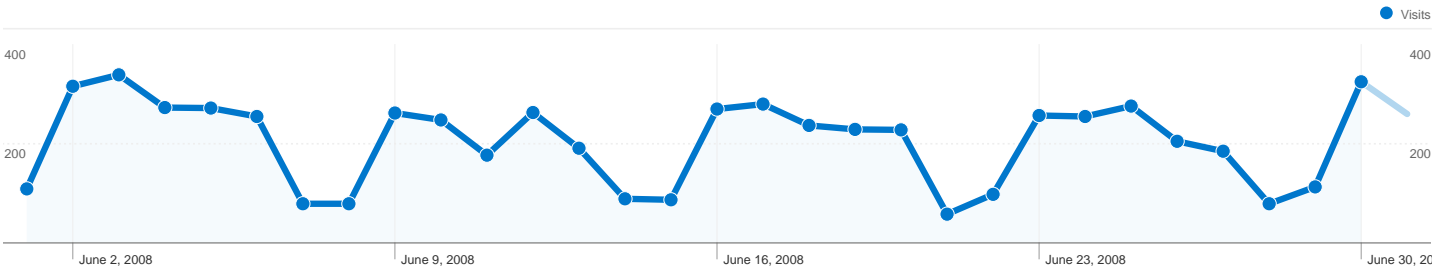

All traffic sources sent a total of 6,134 visits

14.05% Direct Traffic

72.64% Referring Sites

13.30% Search Engines