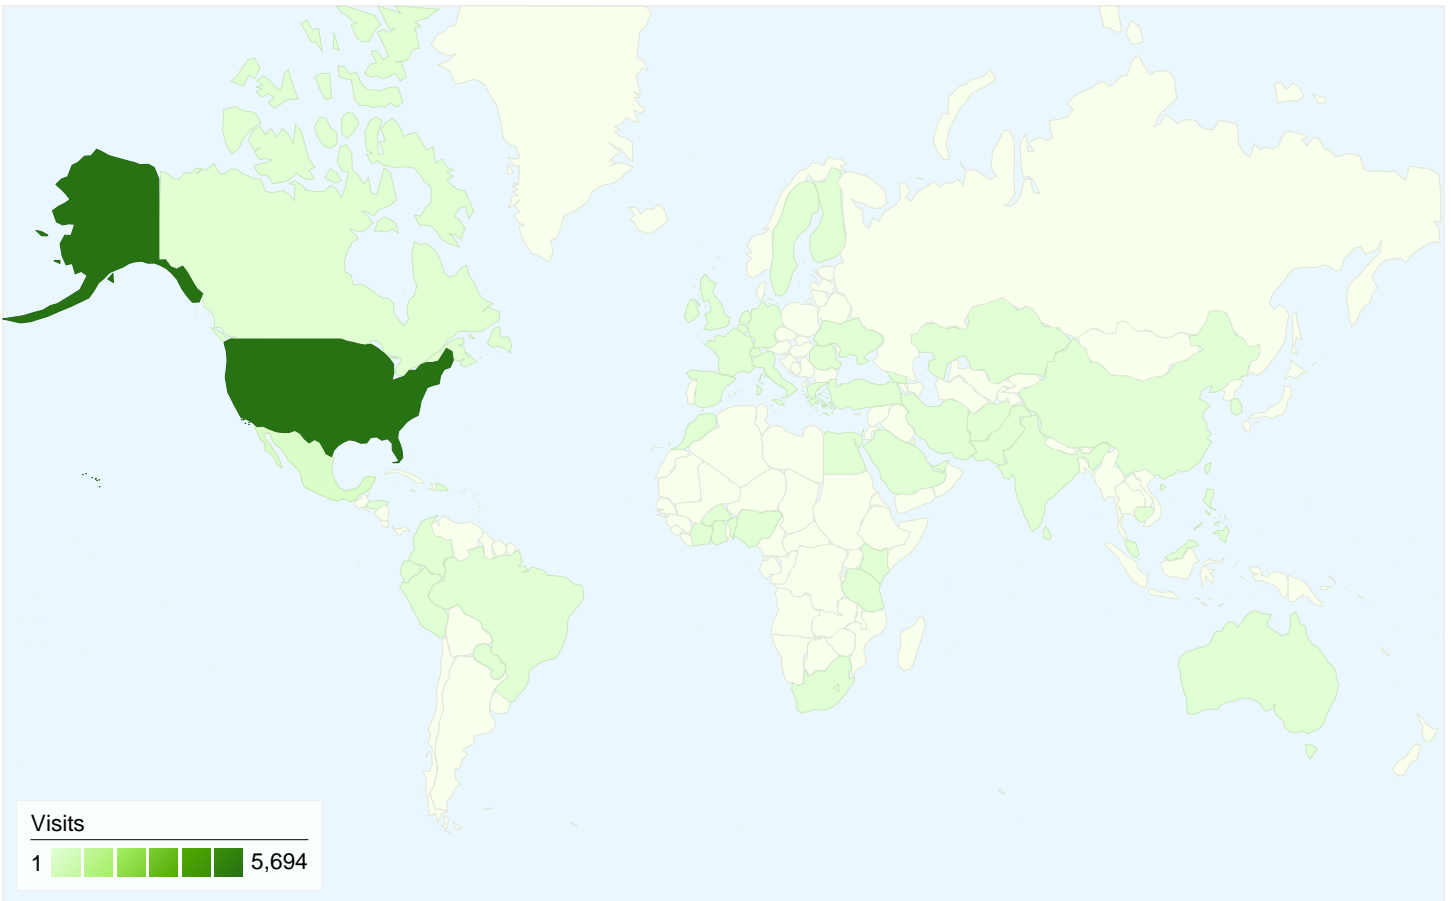

Visitors
4,461

Map Overlay world

Traffic Sources Overview

- **Referring Sites**
4,456.00 (72.64%)
- **Direct Traffic**
862.00 (14.05%)
- **Search Engines**
816.00 (13.30%)

Content Overview

Pages	Pageviews	% Pageviews
/http://blue.utb.edu/sa/	1,770	8.47%
/sa/http://blue.utb.edu/sa/	1,228	5.87%
/career/career_connections.htm	1,073	5.13%
/sa/stuact/http://blue.utb.edu/sa	1,038	4.96%
/sa/stuact/photo.htm	657	3.14%

4,461 people visited this site

6,134 Visits

4,461 Absolute Unique Visitors

20,907 Pageviews

3.41 Average Pageviews

00:02:35 Time on Site

48.76% Bounce Rate

60.43% New Visits

All traffic sources sent a total of 6,134 visits

14.05% Direct Traffic

72.64% Referring Sites

13.30% Search Engines

Top Traffic Sources

Sources	Visits	% visits	Keywords	Visits	% visits
utb.edu (referral)	1,902	31.01%	scorpionation	20	2.45%
pubs.utb.edu (referral)	1,066	17.38%	scorpionation utb	15	1.84%
(direct) ((none))	862	14.05%	utb chess	11	1.35%
blue.utb.edu (referral)	654	10.66%	utb jobs	8	0.98%
google (organic)	500	8.15%	university of texas at	7	0.86%

6,134 visits came from 56 countries/territories

Site Usage

Visits	Pages/Visit	Avg. Time on Site	% New Visits	Bounce Rate	
6,134 % of Site Total: 100.00%	3.41 Site Avg: 3.41 (0.00%)	00:02:35 Site Avg: 00:02:35 (0.00%)	60.52% Site Avg: 60.43% (0.13%)	48.76% Site Avg: 48.76% (0.00%)	
Country/Territory	Visits	Pages/Visit	Avg. Time on Site	% New Visits	Bounce Rate
United States	5,694	3.45	00:02:35	59.68%	48.40%
Mexico	217	3.27	00:03:44	61.29%	44.70%
Ireland	25	1.12	00:00:19	92.00%	96.00%
Canada	21	2.52	00:01:13	66.67%	52.38%
United Kingdom	16	2.75	00:03:22	81.25%	50.00%
India	12	3.33	00:02:41	100.00%	66.67%
Philippines	9	2.67	00:03:08	77.78%	55.56%
Afghanistan	8	1.75	00:01:55	25.00%	62.50%
Spain	8	4.62	00:01:42	37.50%	50.00%
Belize	8	3.00	00:01:24	12.50%	37.50%