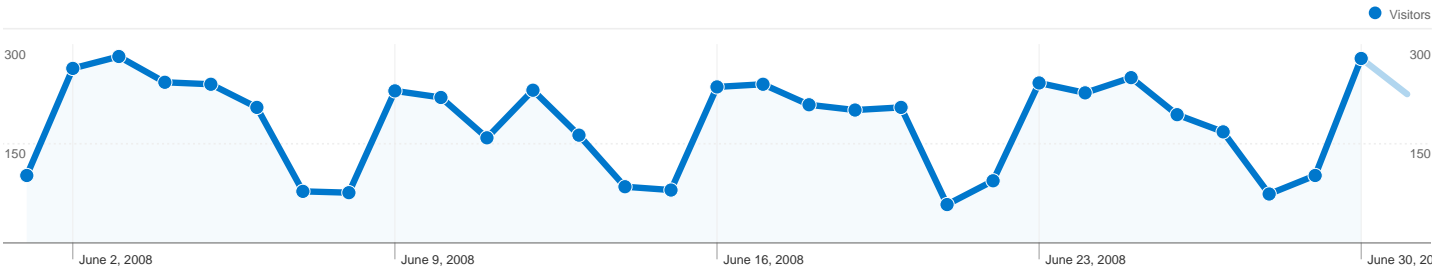

Site Usage

6,134 Visits

48.76% Bounce Rate

20,907 Pageviews

00:02:35 Avg. Time on Site

3.41 Pages/Visit

60.43% % New Visits

Visitors Overview

Visitors
4,461

Map Overlay world

Traffic Sources Overview

- **Referring Sites**
4,456.00 (72.64%)
- **Direct Traffic**
862.00 (14.05%)
- **Search Engines**
816.00 (13.30%)

Content Overview

Pages	Pageviews	% Pageviews
/http://blue.utb.edu/sa/	1,770	8.47%
/sa/http://blue.utb.edu/sa/	1,228	5.87%
/career/career_connections.htm	1,073	5.13%
/sa/stuact/http://blue.utb.edu/sa	1,038	4.96%
/sa/stuact/photo.htm	657	3.14%

4,461 people visited this site

6,134 Visits

4,461 Absolute Unique Visitors

20,907 Pageviews

3.41 Average Pageviews

00:02:35 Time on Site

48.76% Bounce Rate

60.43% New Visits

6,134 visits came from 56 countries/territories

Site Usage

Visits	Pages/Visit	Avg. Time on Site	% New Visits	Bounce Rate	
6,134 % of Site Total: 100.00%	3.41 Site Avg: 3.41 (0.00%)	00:02:35 Site Avg: 00:02:35 (0.00%)	60.52% Site Avg: 60.43% (0.13%)	48.76% Site Avg: 48.76% (0.00%)	
Country/Territory	Visits	Pages/Visit	Avg. Time on Site	% New Visits	Bounce Rate
United States	5,694	3.45	00:02:35	59.68%	48.40%
Mexico	217	3.27	00:03:44	61.29%	44.70%
Ireland	25	1.12	00:00:19	92.00%	96.00%
Canada	21	2.52	00:01:13	66.67%	52.38%
United Kingdom	16	2.75	00:03:22	81.25%	50.00%
India	12	3.33	00:02:41	100.00%	66.67%
Philippines	9	2.67	00:03:08	77.78%	55.56%
Afghanistan	8	1.75	00:01:55	25.00%	62.50%
Spain	8	4.62	00:01:42	37.50%	50.00%
Belize	8	3.00	00:01:24	12.50%	37.50%