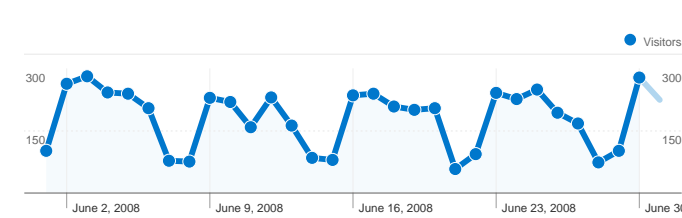

Site Usage

6,134 Visits

48.76% Bounce Rate

20,907 Pageviews

00:02:35 Avg. Time on Site

3.41 Pages/Visit

60.43% % New Visits

Visitors Overview

4,461 people visited this site

6,134 Visits

4,461 Absolute Unique Visitors

20,907 Pageviews

3.41 Average Pageviews

00:02:35 Time on Site

48.76% Bounce Rate

60.43% New Visits

6,134 visits came from 56 countries/territories

Site Usage

Visits	Pages/Visit	Avg. Time on Site	% New Visits	Bounce Rate	
6,134 % of Site Total: 100.00%	3.41 Site Avg: 3.41 (0.00%)	00:02:35 Site Avg: 00:02:35 (0.00%)	60.52% Site Avg: 60.43% (0.13%)	48.76% Site Avg: 48.76% (0.00%)	
Country/Territory	Visits	Pages/Visit	Avg. Time on Site	% New Visits	Bounce Rate
United States	5,694	3.45	00:02:35	59.68%	48.40%
Mexico	217	3.27	00:03:44	61.29%	44.70%
Ireland	25	1.12	00:00:19	92.00%	96.00%
Canada	21	2.52	00:01:13	66.67%	52.38%
United Kingdom	16	2.75	00:03:22	81.25%	50.00%
India	12	3.33	00:02:41	100.00%	66.67%
Philippines	9	2.67	00:03:08	77.78%	55.56%
Afghanistan	8	1.75	00:01:55	25.00%	62.50%
Spain	8	4.62	00:01:42	37.50%	50.00%
Belize	8	3.00	00:01:24	12.50%	37.50%