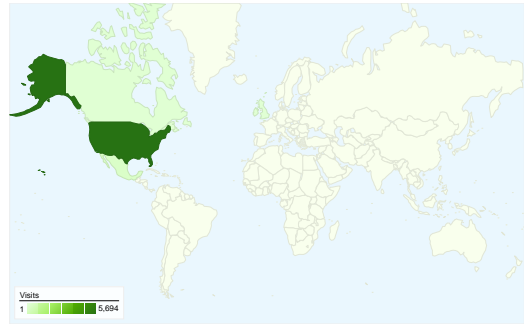

Site Usage

6,134 Visits

48.76% Bounce Rate

20,907 Pageviews

00:02:35 Avg. Time on Site

3.41 Pages/Visit

60.43% % New Visits

Visitors Overview

Visitors
4,461

Map Overlay world

Traffic Sources Overview

- **Referring Sites**
4,456.00 (72.64%)
- **Direct Traffic**
862.00 (14.05%)
- **Search Engines**
816.00 (13.30%)

Content Overview

Pages	Pageviews	% Pageviews
/http://blue.utb.edu/sa/	1,770	8.47%
/sa/http://blue.utb.edu/sa/	1,228	5.87%
/career/career_connections.htm	1,073	5.13%
/sa/stuact/http://blue.utb.edu/sa	1,038	4.96%
/sa/stuact/photo.htm	657	3.14%

4,461 people visited this site

6,134 Visits

4,461 Absolute Unique Visitors

20,907 Pageviews

3.41 Average Pageviews

00:02:35 Time on Site

48.76% Bounce Rate

60.43% New Visits

6,134 visits came from 56 countries/territories

Site Usage

Visits	Pages/Visit	Avg. Time on Site	% New Visits	Bounce Rate	
6,134 % of Site Total: 100.00%	3.41 Site Avg: 3.41 (0.00%)	00:02:35 Site Avg: 00:02:35 (0.00%)	60.52% Site Avg: 60.43% (0.13%)	48.76% Site Avg: 48.76% (0.00%)	
Country/Territory	Visits	Pages/Visit	Avg. Time on Site	% New Visits	Bounce Rate
United States	5,694	3.45	00:02:35	59.68%	48.40%
Mexico	217	3.27	00:03:44	61.29%	44.70%
Ireland	25	1.12	00:00:19	92.00%	96.00%
Canada	21	2.52	00:01:13	66.67%	52.38%
United Kingdom	16	2.75	00:03:22	81.25%	50.00%
India	12	3.33	00:02:41	100.00%	66.67%
Philippines	9	2.67	00:03:08	77.78%	55.56%
Afghanistan	8	1.75	00:01:55	25.00%	62.50%
Spain	8	4.62	00:01:42	37.50%	50.00%
Belize	8	3.00	00:01:24	12.50%	37.50%