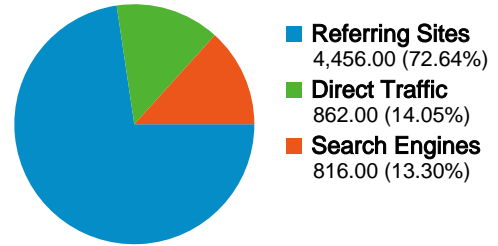

4,461 people visited this site

6,134 Visits

4,461 Absolute Unique Visitors

20,907 Pageviews

3.41 Average Pageviews

00:02:35 Time on Site

48.76% Bounce Rate

60.43% New Visits

Technical Profile

Browser	Visits	% visits	Connection Speed	Visits	% visits
Internet Explorer	5,169	84.27%	T1	2,450	39.94%
Firefox	722	11.77%	Cable	1,443	23.52%
Safari	157	2.56%	DSL	1,344	21.91%
Mozilla	57	0.93%	Unknown	731	11.92%
Opera	12	0.20%	Dialup	113	1.84%

All traffic sources sent a total of 6,134 visits

14.05% Direct Traffic

72.64% Referring Sites

13.30% Search Engines

Top Traffic Sources

Sources	Visits	% visits	Keywords	Visits	% visits
utb.edu (referral)	1,902	31.01%	scorpionation	20	2.45%
pubs.utb.edu (referral)	1,066	17.38%	scorpionation utb	15	1.84%
(direct) ((none))	862	14.05%	utb chess	11	1.35%
blue.utb.edu (referral)	654	10.66%	utb jobs	8	0.98%
google (organic)	500	8.15%	university of texas at	7	0.86%

6,134 visits came from 56 countries/territories

Site Usage

Visits	Pages/Visit	Avg. Time on Site	% New Visits	Bounce Rate	
6,134 % of Site Total: 100.00%	3.41 Site Avg: 3.41 (0.00%)	00:02:35 Site Avg: 00:02:35 (0.00%)	60.52% Site Avg: 60.43% (0.13%)	48.76% Site Avg: 48.76% (0.00%)	
Country/Territory	Visits	Pages/Visit	Avg. Time on Site	% New Visits	Bounce Rate
United States	5,694	3.45	00:02:35	59.68%	48.40%
Mexico	217	3.27	00:03:44	61.29%	44.70%
Ireland	25	1.12	00:00:19	92.00%	96.00%
Canada	21	2.52	00:01:13	66.67%	52.38%
United Kingdom	16	2.75	00:03:22	81.25%	50.00%
India	12	3.33	00:02:41	100.00%	66.67%
Philippines	9	2.67	00:03:08	77.78%	55.56%
Afghanistan	8	1.75	00:01:55	25.00%	62.50%
Spain	8	4.62	00:01:42	37.50%	50.00%
Belize	8	3.00	00:01:24	12.50%	37.50%