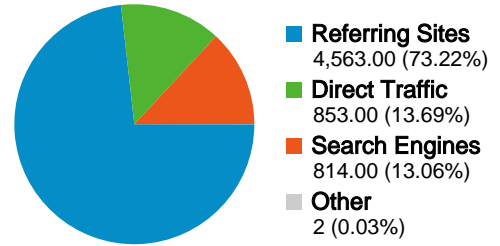

**Visitors**  
**4,550**

**Map Overlay world**

**Traffic Sources Overview**

- **Referring Sites**  
4,563.00 (73.22%)
- **Direct Traffic**  
853.00 (13.69%)
- **Search Engines**  
814.00 (13.06%)
- **Other**  
2 (0.03%)

**Content Overview**

Pages	Pageviews	% Pageviews
/http://blue.utb.edu/sa/	1,983	9.76%
/sa/http://blue.utb.edu/sa/	1,195	5.88%
/career/career_connections.htm	1,106	5.44%
/sa/stuact/http://blue.utb.edu/sa	925	4.55%
/sa/stuact/photo.htm	638	3.14%

## 4,550 people visited this site

**6,232** Visits

**4,550** Absolute Unique Visitors

**20,323** Pageviews

**3.26** Average Pageviews

**00:02:22** Time on Site

**49.04%** Bounce Rate

**61.23%** New Visits

All traffic sources sent a total of 6,232 visits

-  13.69% Direct Traffic
-  73.22% Referring Sites
-  13.06% Search Engines