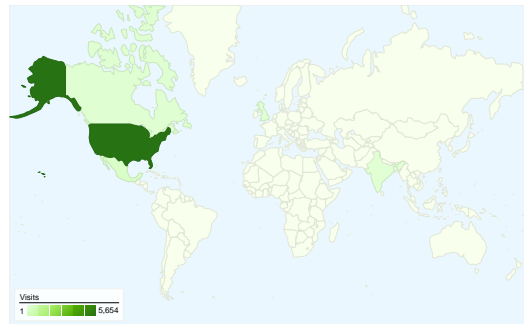

**Visitors**  
**4,550**

**Map Overlay world**

**Traffic Sources Overview**

- **Referring Sites**  
4,563.00 (73.22%)
- **Direct Traffic**  
853.00 (13.69%)
- **Search Engines**  
814.00 (13.06%)
- **Other**  
2 (0.03%)

All traffic sources sent a total of 6,232 visits

-  13.69% Direct Traffic
-  73.22% Referring Sites
-  13.06% Search Engines

## 6,232 visits came from 66 countries/territories

### Site Usage

Country/Territory	Visits	Pages/Visit	Avg. Time on Site	% New Visits	Bounce Rate
United States	5,654	3.25	00:02:16	59.85%	48.59%
Mexico	207	3.82	00:03:29	69.08%	43.96%
Canada	35	3.37	00:02:24	80.00%	48.57%
United Kingdom	30	3.83	00:05:09	36.67%	40.00%
India	29	7.10	00:07:06	86.21%	31.03%
China	27	1.52	00:02:20	85.19%	74.07%
Sri Lanka	26	6.23	00:09:21	50.00%	34.62%
Ireland	25	1.08	00:00:05	92.00%	96.00%
Chile	23	3.30	00:02:23	73.91%	60.87%
Spain	17	3.47	00:02:40	47.06%	52.94%