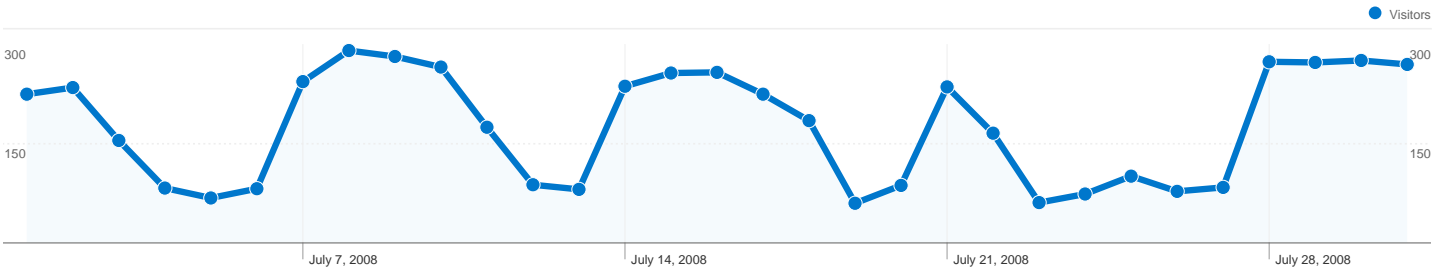

**Site Usage**

**6,232** Visits

**49.04%** Bounce Rate

**20,323** Pageviews

**00:02:22** Avg. Time on Site

**3.26** Pages/Visit

**61.23%** % New Visits

**Visitors Overview**

## 4,550 people visited this site

**6,232** Visits

**4,550** Absolute Unique Visitors

**20,323** Pageviews

**3.26** Average Pageviews

**00:02:22** Time on Site

**49.04%** Bounce Rate

**61.23%** New Visits

All traffic sources sent a total of 6,232 visits

-  13.69% Direct Traffic
-  73.22% Referring Sites
-  13.06% Search Engines

**Pages on this site were viewed a total of 20,323 times**

 **20,323 Pageviews**

 **13,068 Unique Views**

 **49.04% Bounce Rate**