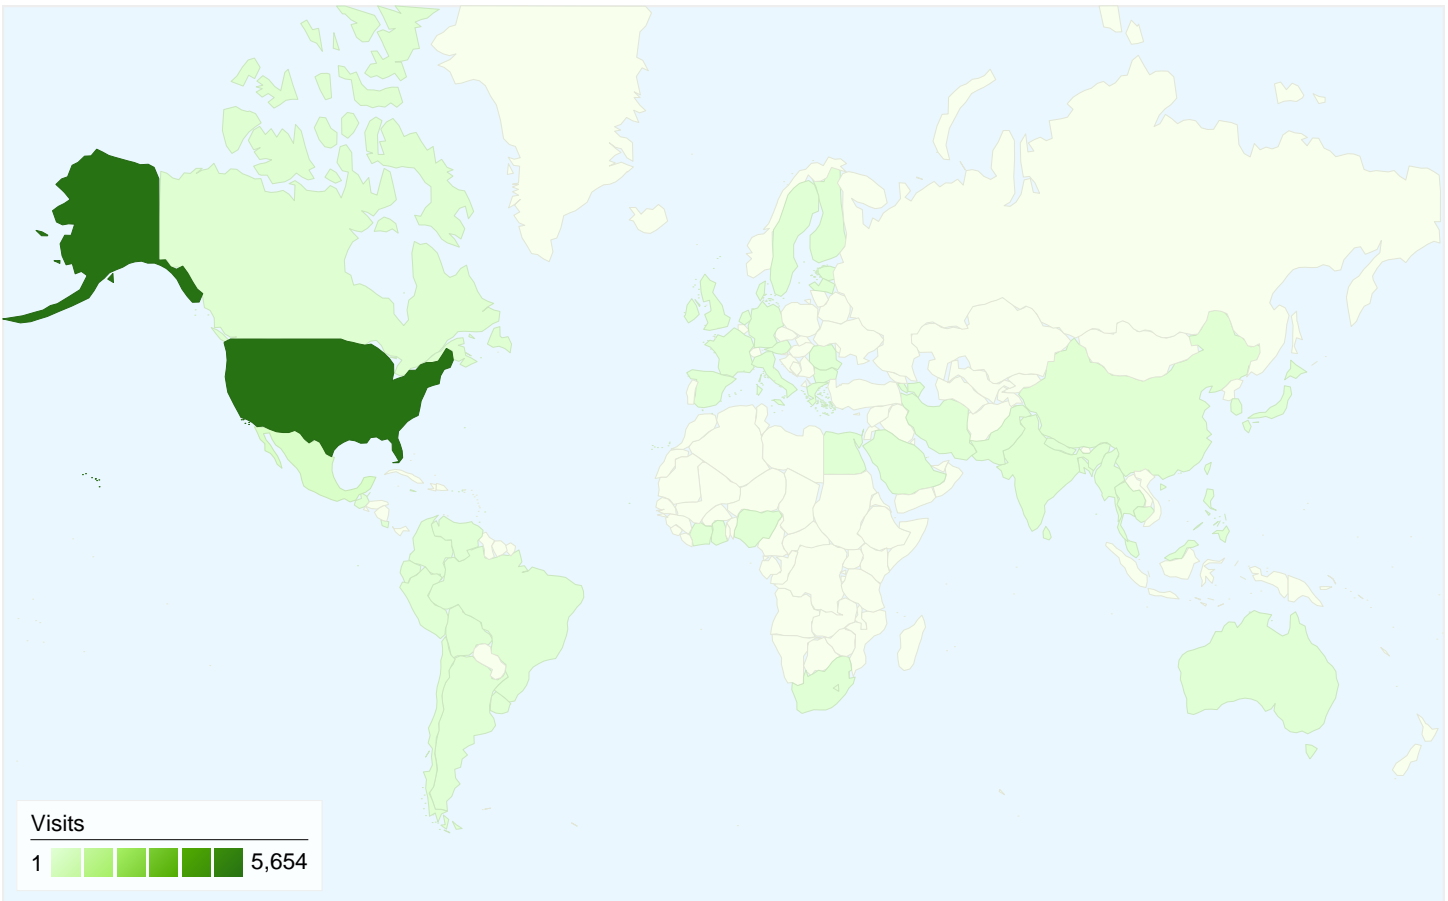

**Visitors**  
**4,550**

**Map Overlay world**

**Traffic Sources Overview**

- **Referring Sites**  
4,563.00 (73.22%)
- **Direct Traffic**  
853.00 (13.69%)
- **Search Engines**  
814.00 (13.06%)
- **Other**  
2 (0.03%)

All traffic sources sent a total of 6,232 visits

-  13.69% Direct Traffic
-  73.22% Referring Sites
-  13.06% Search Engines

## 6,232 visits came from 66 countries/territories

### Site Usage

Country/Territory	Visits	Pages/Visit	Avg. Time on Site	% New Visits	Bounce Rate
United States	5,654	3.25	00:02:16	59.85%	48.59%
Mexico	207	3.82	00:03:29	69.08%	43.96%
Canada	35	3.37	00:02:24	80.00%	48.57%
United Kingdom	30	3.83	00:05:09	36.67%	40.00%
India	29	7.10	00:07:06	86.21%	31.03%
China	27	1.52	00:02:20	85.19%	74.07%
Sri Lanka	26	6.23	00:09:21	50.00%	34.62%
Ireland	25	1.08	00:00:05	92.00%	96.00%
Chile	23	3.30	00:02:23	73.91%	60.87%
Spain	17	3.47	00:02:40	47.06%	52.94%