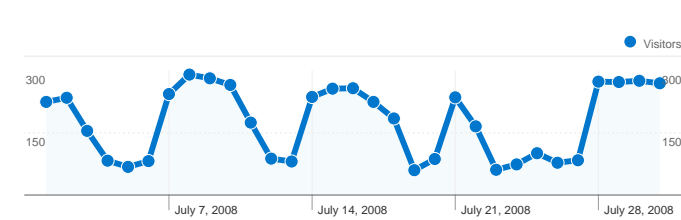

**Site Usage**

**6,232** Visits

**49.04%** Bounce Rate

**20,323** Pageviews

**00:02:22** Avg. Time on Site

**3.26** Pages/Visit

**61.23%** % New Visits

**Visitors Overview**

## 4,550 people visited this site

**6,232** Visits

**4,550** Absolute Unique Visitors

**20,323** Pageviews

**3.26** Average Pageviews

**00:02:22** Time on Site

**49.04%** Bounce Rate

**61.23%** New Visits

## 6,232 visits came from 66 countries/territories

**Pages on this site were viewed a total of 20,323 times**

 **20,323 Pageviews**

 **13,068 Unique Views**

 **49.04% Bounce Rate**