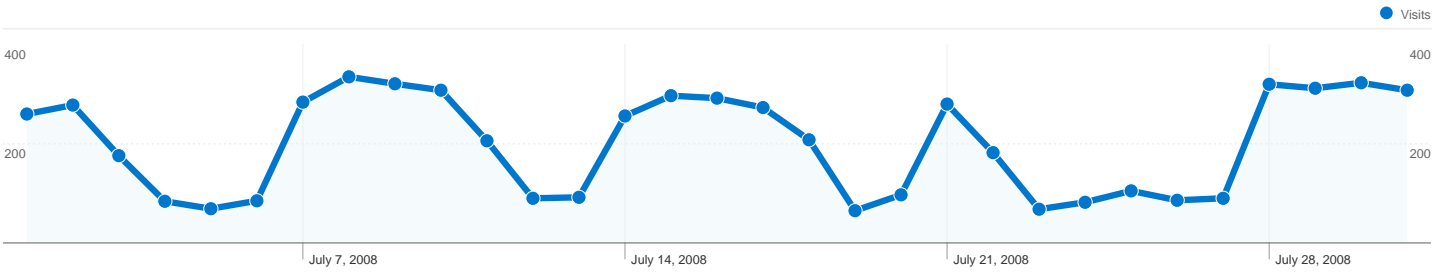

**Site Usage**

**6,232** Visits

**49.04%** Bounce Rate

**20,323** Pageviews

**00:02:22** Avg. Time on Site

**3.26** Pages/Visit

**61.23%** % New Visits

**Visitors Overview**

## 4,550 people visited this site

**6,232** Visits

**4,550** Absolute Unique Visitors

**20,323** Pageviews

**3.26** Average Pageviews

**00:02:22** Time on Site

**49.04%** Bounce Rate

**61.23%** New Visits

All traffic sources sent a total of 6,232 visits

-  13.69% Direct Traffic
-  73.22% Referring Sites
-  13.06% Search Engines

## 6,232 visits came from 66 countries/territories