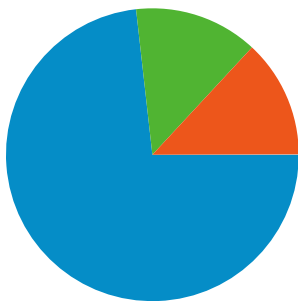

Traffic Sources Overview

- **Referring Sites**
  4,563.00 (73.22%)
- **Direct Traffic**
  853.00 (13.69%)
- **Search Engines**
  814.00 (13.06%)
- **Other**
  2 (0.03%)

Content Overview

Pages	Pageviews	% Pageviews
/http://blue.utb.edu/sa/	1,983	9.76%
/sa/http://blue.utb.edu/sa/	1,195	5.88%
/career/career_connections.htm	1,106	5.44%
/sa/stuact/http://blue.utb.edu/sa	925	4.55%
/sa/stuact/photo.htm	638	3.14%