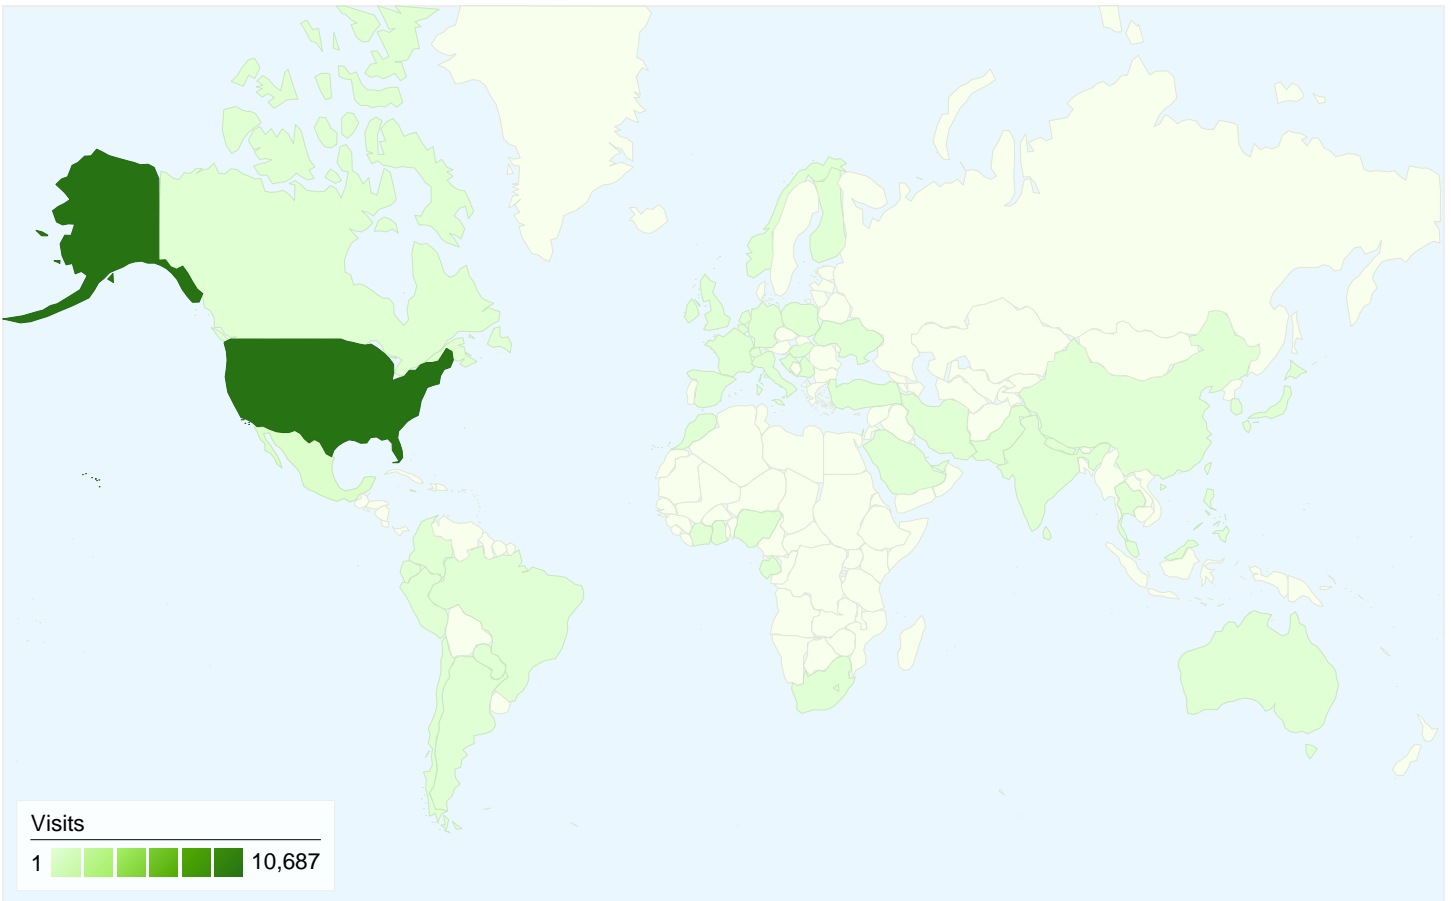

Visitors
7,330

Map Overlay world

Traffic Sources Overview

- **Referring Sites**
4,471 (39.53%)
- **Direct Traffic**
3,840 (33.95%)
- **Search Engines**
2,999 (26.52%)

Content Overview

Pages	Pageviews	% Pageviews
/sa/http://blue.utb.edu/sa/	3,934	10.65%
/http://blue.utb.edu/sa/	3,711	10.04%
/career/http://blue.utb.edu/sa/	1,789	4.84%
/career/career_connections.htm	1,444	3.91%
/sa/housing/http://blue.utb.edu/	1,103	2.99%

7,330 people visited this site

11,310 Visits

7,330 Absolute Unique Visitors

36,947 Pageviews

3.27 Average Pageviews

00:02:16 Time on Site

50.02% Bounce Rate

54.70% New Visits

All traffic sources sent a total of 11,310 visits

-  **33.95%** Direct Traffic
-  **39.53%** Referring Sites
-  **26.52%** Search Engines

Top Traffic Sources

Sources	Visits	% visits	Keywords	Visits	% visits
(direct) ((none))	3,840	33.95%	records management	169	5.64%
google (organic)	2,608	23.06%	career services	91	3.03%
blue.utb.edu (referral)	1,372	12.13%	counselors institute	56	1.87%
pubs.utb.edu (referral)	1,182	10.45%	human resources	50	1.67%
sa.utb.edu (referral)	730	6.45%	sei	39	1.30%

11,310 visits came from 62 countries/territories

Site Usage

Visits	Pages/Visit	Avg. Time on Site	% New Visits	Bounce Rate	
11,310 % of Site Total: 100.00%	3.27 Site Avg: 3.27 (0.00%)	00:02:16 Site Avg: 00:02:16 (0.00%)	54.69% Site Avg: 54.68% (0.03%)	50.02% Site Avg: 50.02% (0.00%)	
Country/Territory	Visits	Pages/Visit	Avg. Time on Site	% New Visits	Bounce Rate
United States	10,687	3.26	00:02:15	53.75%	49.80%
Mexico	319	3.31	00:02:56	66.14%	46.08%
Ireland	49	4.43	00:02:35	48.98%	59.18%
Canada	48	2.40	00:01:00	77.08%	70.83%
United Kingdom	29	3.17	00:01:54	89.66%	51.72%
India	15	2.40	00:01:13	80.00%	53.33%
Paraguay	12	2.25	00:00:56	33.33%	75.00%
South Korea	9	7.56	00:10:25	44.44%	22.22%
Philippines	9	1.22	00:00:04	100.00%	88.89%
Malaysia	7	1.00	00:00:00	100.00%	100.00%