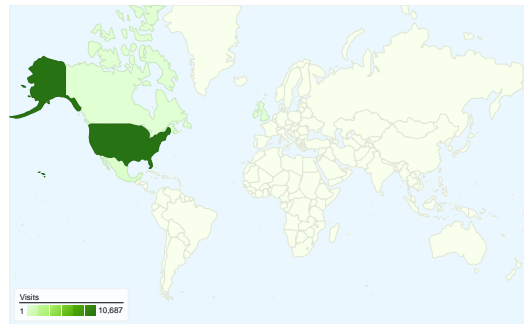

Site Usage

11,310 Visits

50.02% Bounce Rate

36,947 Pageviews

00:02:16 Avg. Time on Site

3.27 Pages/Visit

54.68% % New Visits

Visitors Overview

Visitors
7,330

Map Overlay world

Traffic Sources Overview

- **Referring Sites**
4,471 (39.53%)
- **Direct Traffic**
3,840 (33.95%)
- **Search Engines**
2,999 (26.52%)

Content Overview

Pages	Pageviews	% Pageviews
/sa/http://blue.utb.edu/sa/	3,934	10.65%
/http://blue.utb.edu/sa/	3,711	10.04%
/career/http://blue.utb.edu/sa/	1,789	4.84%
/career/career_connections.htm	1,444	3.91%
/sa/housing/http://blue.utb.edu/	1,103	2.99%

7,330 people visited this site

11,310 Visits

7,330 Absolute Unique Visitors

36,947 Pageviews

3.27 Average Pageviews

00:02:16 Time on Site

50.02% Bounce Rate

54.70% New Visits

11,310 visits came from 62 countries/territories

Site Usage

Visits	Pages/Visit	Avg. Time on Site	% New Visits	Bounce Rate	
11,310 % of Site Total: 100.00%	3.27 Site Avg: 3.27 (0.00%)	00:02:16 Site Avg: 00:02:16 (0.00%)	54.69% Site Avg: 54.68% (0.03%)	50.02% Site Avg: 50.02% (0.00%)	
Country/Territory	Visits	Pages/Visit	Avg. Time on Site	% New Visits	Bounce Rate
United States	10,687	3.26	00:02:15	53.75%	49.80%
Mexico	319	3.31	00:02:56	66.14%	46.08%
Ireland	49	4.43	00:02:35	48.98%	59.18%
Canada	48	2.40	00:01:00	77.08%	70.83%
United Kingdom	29	3.17	00:01:54	89.66%	51.72%
India	15	2.40	00:01:13	80.00%	53.33%
Paraguay	12	2.25	00:00:56	33.33%	75.00%
South Korea	9	7.56	00:10:25	44.44%	22.22%
Philippines	9	1.22	00:00:04	100.00%	88.89%
Malaysia	7	1.00	00:00:00	100.00%	100.00%