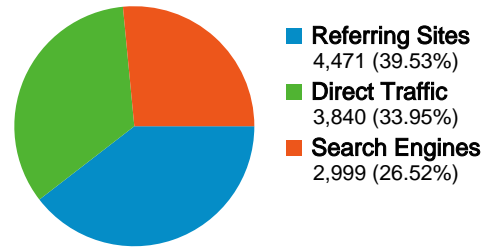

Site Usage

11,310 Visits

50.02% Bounce Rate

36,947 Pageviews

00:02:16 Avg. Time on Site

3.27 Pages/Visit

54.68% % New Visits

Visitors Overview

7,330 people visited this site

11,310 Visits

7,330 Absolute Unique Visitors

36,947 Pageviews

3.27 Average Pageviews

00:02:16 Time on Site

50.02% Bounce Rate

54.70% New Visits

All traffic sources sent a total of 11,310 visits

-  **33.95%** Direct Traffic
-  **39.53%** Referring Sites
-  **26.52%** Search Engines

Top Traffic Sources

Sources	Visits	% visits	Keywords	Visits	% visits
(direct) ((none))	3,840	33.95%	records management	169	5.64%
google (organic)	2,608	23.06%	career services	91	3.03%
blue.utb.edu (referral)	1,372	12.13%	counselors institute	56	1.87%
pubs.utb.edu (referral)	1,182	10.45%	human resources	50	1.67%
sa.utb.edu (referral)	730	6.45%	sei	39	1.30%

11,310 visits came from 62 countries/territories

Site Usage

Visits	Pages/Visit	Avg. Time on Site	% New Visits	Bounce Rate	
11,310 % of Site Total: 100.00%	3.27 Site Avg: 3.27 (0.00%)	00:02:16 Site Avg: 00:02:16 (0.00%)	54.69% Site Avg: 54.68% (0.03%)	50.02% Site Avg: 50.02% (0.00%)	
Country/Territory	Visits	Pages/Visit	Avg. Time on Site	% New Visits	Bounce Rate
United States	10,687	3.26	00:02:15	53.75%	49.80%
Mexico	319	3.31	00:02:56	66.14%	46.08%
Ireland	49	4.43	00:02:35	48.98%	59.18%
Canada	48	2.40	00:01:00	77.08%	70.83%
United Kingdom	29	3.17	00:01:54	89.66%	51.72%
India	15	2.40	00:01:13	80.00%	53.33%
Paraguay	12	2.25	00:00:56	33.33%	75.00%
South Korea	9	7.56	00:10:25	44.44%	22.22%
Philippines	9	1.22	00:00:04	100.00%	88.89%
Malaysia	7	1.00	00:00:00	100.00%	100.00%