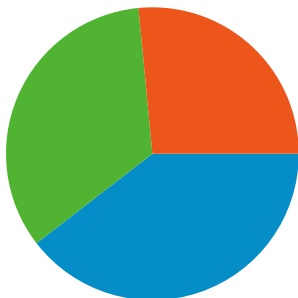

Traffic Sources Overview

- **Referring Sites**
  4,471 (39.53%)
- **Direct Traffic**
  3,840 (33.95%)
- **Search Engines**
  2,999 (26.52%)

Content Overview

Pages	Pageviews	% Pageviews
/sa/http://blue.utb.edu/sa/	3,934	10.65%
/http://blue.utb.edu/sa/	3,711	10.04%
/career/http://blue.utb.edu/sa/	1,789	4.84%
/career/career_connections.htm	1,444	3.91%
/sa/housing/http://blue.utb.edu/	1,103	2.99%