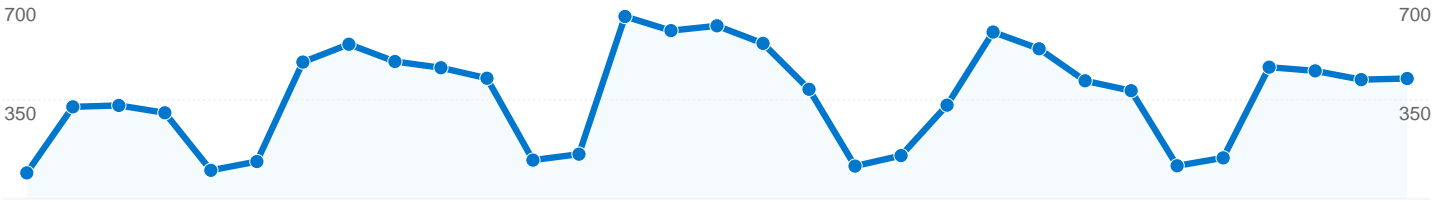

All traffic sources sent a total of 11,310 visits

- **33.95%** Direct Traffic
- **39.53%** Referring Sites
- **26.52%** Search Engines