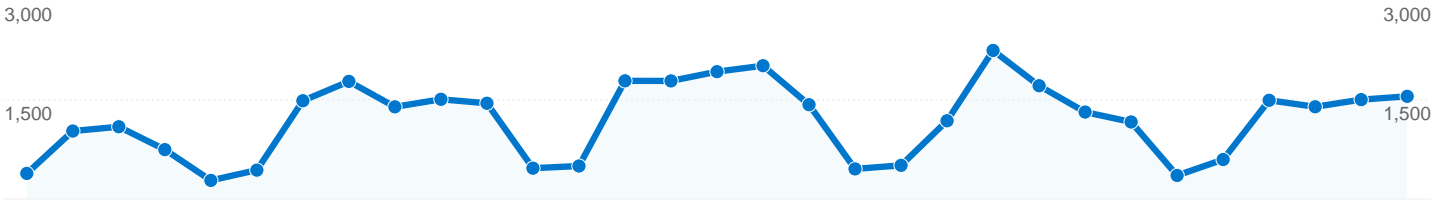

Site Usage

11,310 Visits

50.02% Bounce Rate

36,947 Pageviews

00:02:16 Avg. Time on Site

3.27 Pages/Visit

54.68% % New Visits

Visitors Overview

7,330 people visited this site

11,310 Visits

7,330 Absolute Unique Visitors

36,947 Pageviews

3.27 Average Pageviews

00:02:16 Time on Site

50.02% Bounce Rate

54.70% New Visits

All traffic sources sent a total of 11,310 visits

-  **33.95%** Direct Traffic
-  **39.53%** Referring Sites
-  **26.52%** Search Engines

Top Traffic Sources

Sources	Visits	% visits	Keywords	Visits	% visits
(direct) ((none))	3,840	33.95%	records management	169	5.64%
google (organic)	2,608	23.06%	career services	91	3.03%
blue.utb.edu (referral)	1,372	12.13%	counselors institute	56	1.87%
pubs.utb.edu (referral)	1,182	10.45%	human resources	50	1.67%
sa.utb.edu (referral)	730	6.45%	sei	39	1.30%

11,310 visits came from 62 countries/territories

Site Usage

Visits	Pages/Visit	Avg. Time on Site	% New Visits	Bounce Rate	
11,310 % of Site Total: 100.00%	3.27 Site Avg: 3.27 (0.00%)	00:02:16 Site Avg: 00:02:16 (0.00%)	54.69% Site Avg: 54.68% (0.03%)	50.02% Site Avg: 50.02% (0.00%)	
Country/Territory	Visits	Pages/Visit	Avg. Time on Site	% New Visits	Bounce Rate
United States	10,687	3.26	00:02:15	53.75%	49.80%
Mexico	319	3.31	00:02:56	66.14%	46.08%
Ireland	49	4.43	00:02:35	48.98%	59.18%
Canada	48	2.40	00:01:00	77.08%	70.83%
United Kingdom	29	3.17	00:01:54	89.66%	51.72%
India	15	2.40	00:01:13	80.00%	53.33%
Paraguay	12	2.25	00:00:56	33.33%	75.00%
South Korea	9	7.56	00:10:25	44.44%	22.22%
Philippines	9	1.22	00:00:04	100.00%	88.89%
Malaysia	7	1.00	00:00:00	100.00%	100.00%