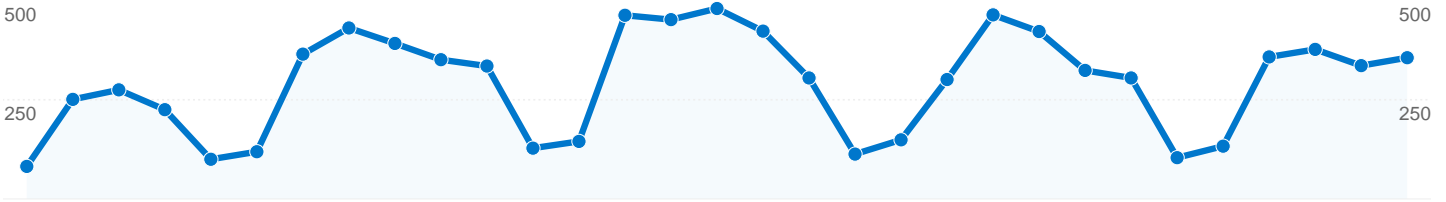

Site Usage

11,310 Visits

50.02% Bounce Rate

36,947 Pageviews

00:02:16 Avg. Time on Site

3.27 Pages/Visit

54.68% % New Visits

Visitors Overview

Visitors
7,330

Map Overlay world

Traffic Sources Overview

- **Referring Sites**
4,471 (39.53%)
- **Direct Traffic**
3,840 (33.95%)
- **Search Engines**
2,999 (26.52%)

Content Overview

Pages	Pageviews	% Pageviews
/sa/http://blue.utb.edu/sa/	3,934	10.65%
/http://blue.utb.edu/sa/	3,711	10.04%
/career/http://blue.utb.edu/sa/	1,789	4.84%
/career/career_connections.htm	1,444	3.91%
/sa/housing/http://blue.utb.edu/	1,103	2.99%

7,330 people visited this site

11,310 Visits

7,330 Absolute Unique Visitors

36,947 Pageviews

3.27 Average Pageviews

00:02:16 Time on Site

50.02% Bounce Rate

54.70% New Visits

11,310 visits came from 62 countries/territories

Site Usage

Visits	Pages/Visit	Avg. Time on Site	% New Visits	Bounce Rate	
11,310 % of Site Total: 100.00%	3.27 Site Avg: 3.27 (0.00%)	00:02:16 Site Avg: 00:02:16 (0.00%)	54.69% Site Avg: 54.68% (0.03%)	50.02% Site Avg: 50.02% (0.00%)	
Country/Territory	Visits	Pages/Visit	Avg. Time on Site	% New Visits	Bounce Rate
United States	10,687	3.26	00:02:15	53.75%	49.80%
Mexico	319	3.31	00:02:56	66.14%	46.08%
Ireland	49	4.43	00:02:35	48.98%	59.18%
Canada	48	2.40	00:01:00	77.08%	70.83%
United Kingdom	29	3.17	00:01:54	89.66%	51.72%
India	15	2.40	00:01:13	80.00%	53.33%
Paraguay	12	2.25	00:00:56	33.33%	75.00%
South Korea	9	7.56	00:10:25	44.44%	22.22%
Philippines	9	1.22	00:00:04	100.00%	88.89%
Malaysia	7	1.00	00:00:00	100.00%	100.00%