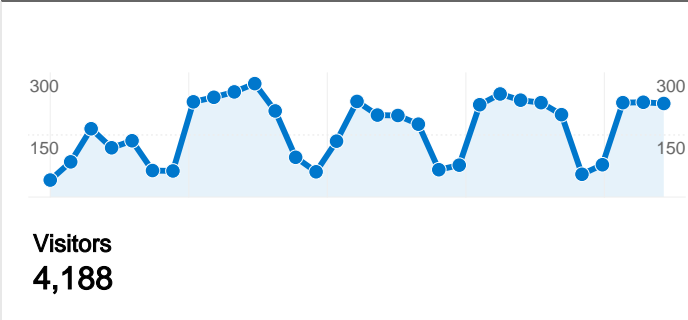

Site Usage

5,799 Visits

26,908 Pageviews

4.64 Pages/Visit

00:03:08 Avg. Time on Site

39.08% Bounce Rate

61.49% % New Visits

Visitors Overview

4,188 people visited this site

5,799 Visits

4,188 Absolute Unique Visitors

26,908 Pageviews

4.64 Average Pageviews

00:03:08 Time on Site

39.08% Bounce Rate

61.58% New Visits

All traffic sources sent a total of 5,799 visits

-  **37.51%** Direct Traffic
-  **35.61%** Referring Sites
-  **26.85%** Search Engines

Top Traffic Sources

Sources	Visits	% visits	Keywords	Visits	% visits
(direct) ((none))	2,175	37.51%	scorpion body shop	55	3.53%
google (organic)	1,416	24.42%	body shop	34	2.18%
sa.utb.edu (referral)	798	13.76%	housing	28	1.80%
pubs.utb.edu (referral)	559	9.64%	career counseling	22	1.41%
blue.utb.edu (referral)	299	5.16%	john feist	21	1.35%

5,799 visits came from 5 continents

Site Usage

Visits		Pages/Visit		Avg. Time on Site		% New Visits		Bounce Rate	
5,799	4.64	00:03:08	61.58%	39.08%					
% of Site Total: 100.00%	Site Avg: 4.64 (0.00%)	Site Avg: 00:03:08 (0.00%)	Site Avg: 61.49% (0.14%)	Site Avg: 39.08% (0.00%)					
Continent	Visits	Pages/Visit	Avg. Time on Site	% New Visits	Bounce Rate				
Americas	5,664	4.68	00:03:10	61.09%	38.40%				
Europe	73	3.26	00:01:43	83.56%	61.64%				
Asia	33	3.33	00:02:09	90.91%	60.61%				
Africa	22	1.68	00:01:36	59.09%	90.91%				
Oceania	7	1.14	00:01:32	100.00%	85.71%				
1 - 5 of 5									