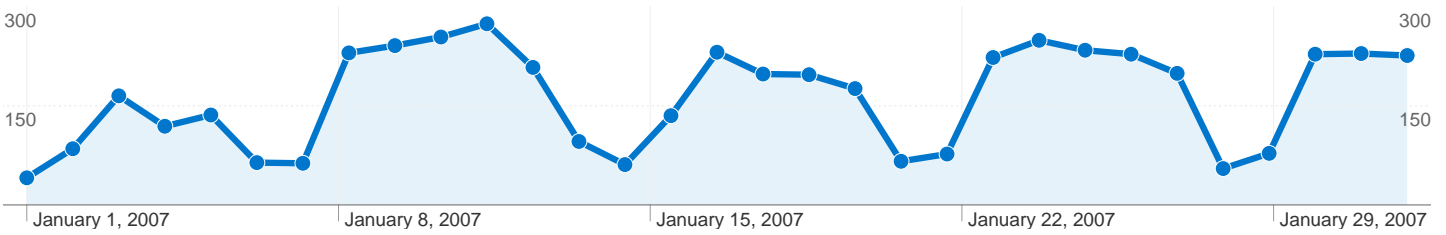

Site Usage

5,799 Visits

26,908 Pageviews

4.64 Pages/Visit

00:03:08 Avg. Time on Site

39.08% Bounce Rate

61.49% % New Visits

Visitors Overview

4,188 people visited this site

5,799 Visits

4,188 Absolute Unique Visitors

26,908 Pageviews

4.64 Average Pageviews

00:03:08 Time on Site

39.08% Bounce Rate

61.58% New Visits

All traffic sources sent a total of 5,799 visits

-  **37.51%** Direct Traffic
-  **35.61%** Referring Sites
-  **26.85%** Search Engines

Top Traffic Sources

Sources	Visits	% visits	Keywords	Visits	% visits
(direct) ((none))	2,175	37.51%	scorpion body shop	55	3.53%
google (organic)	1,416	24.42%	body shop	34	2.18%
sa.utb.edu (referral)	798	13.76%	housing	28	1.80%
pubs.utb.edu (referral)	559	9.64%	career counseling	22	1.41%
blue.utb.edu (referral)	299	5.16%	john feist	21	1.35%

5,799 visits came from 5 continents

Site Usage

Visits		Pages/Visit		Avg. Time on Site		% New Visits		Bounce Rate	
5,799	4.64	00:03:08	61.58%	39.08%					
% of Site Total: 100.00%	Site Avg: 4.64 (0.00%)	Site Avg: 00:03:08 (0.00%)	Site Avg: 61.49% (0.14%)	Site Avg: 39.08% (0.00%)					
Continent	Visits	Pages/Visit	Avg. Time on Site	% New Visits	Bounce Rate				
Americas	5,664	4.68	00:03:10	61.09%	38.40%				
Europe	73	3.26	00:01:43	83.56%	61.64%				
Asia	33	3.33	00:02:09	90.91%	60.61%				
Africa	22	1.68	00:01:36	59.09%	90.91%				
Oceania	7	1.14	00:01:32	100.00%	85.71%				
1 - 5 of 5									