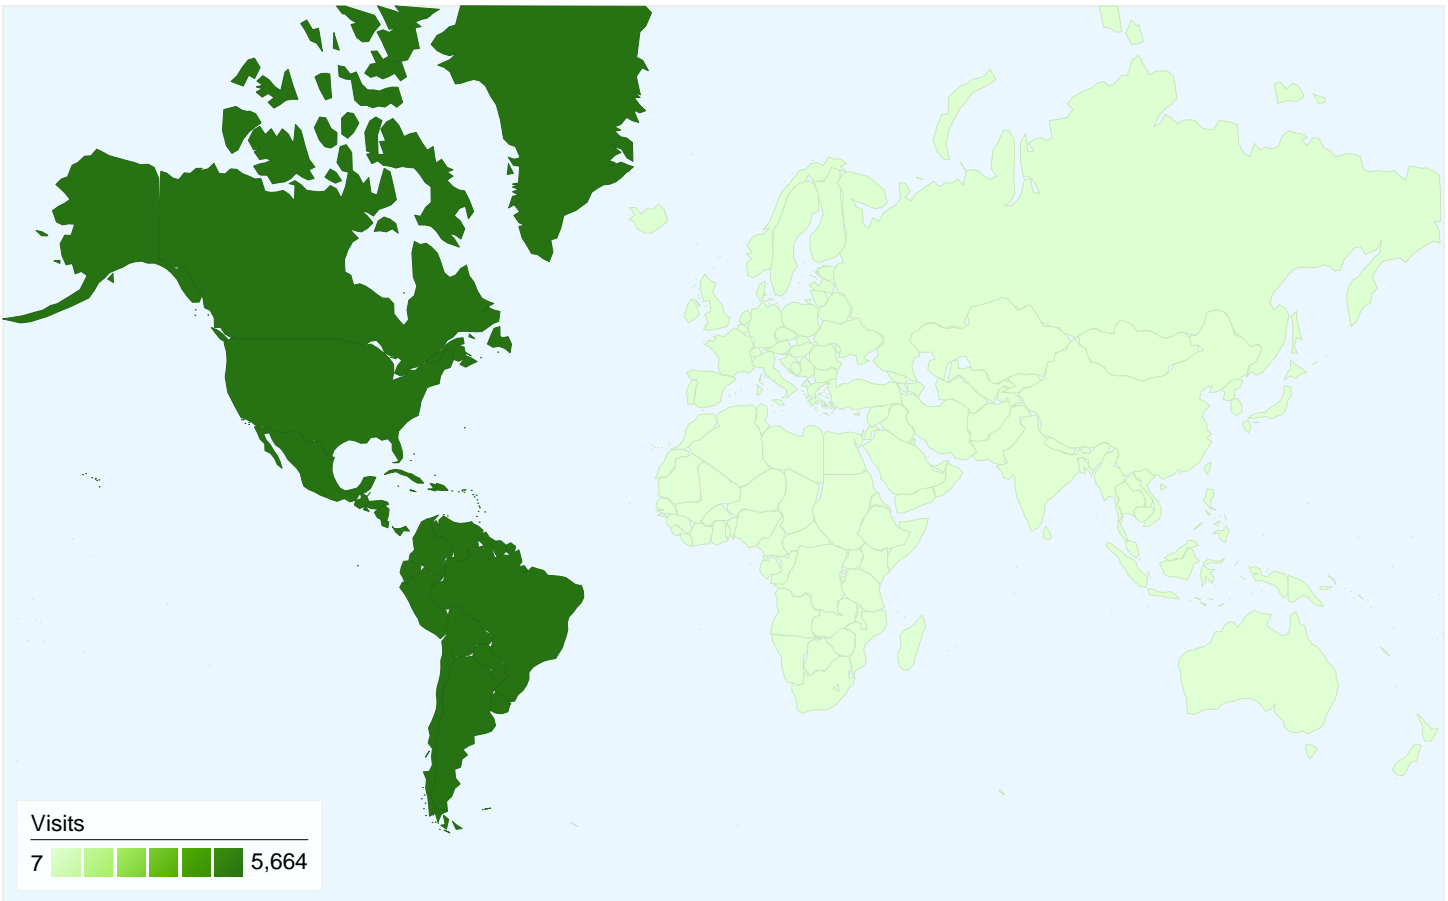

4,188 people visited this site

5,799 Visits

4,188 Absolute Unique Visitors

26,908 Pageviews

4.64 Average Pageviews

00:03:08 Time on Site

39.08% Bounce Rate

61.58% New Visits

All traffic sources sent a total of 5,799 visits

-  **37.51%** Direct Traffic
-  **35.61%** Referring Sites
-  **26.85%** Search Engines

Top Traffic Sources

Sources	Visits	% visits	Keywords	Visits	% visits
(direct) ((none))	2,175	37.51%	scorpion body shop	55	3.53%
google (organic)	1,416	24.42%	body shop	34	2.18%
sa.utb.edu (referral)	798	13.76%	housing	28	1.80%
pubs.utb.edu (referral)	559	9.64%	career counseling	22	1.41%
blue.utb.edu (referral)	299	5.16%	john feist	21	1.35%

5,799 visits came from 5 continents

Site Usage

Visits		Pages/Visit		Avg. Time on Site		% New Visits		Bounce Rate	
5,799	4.64	00:03:08	61.58%	39.08%					
% of Site Total: 100.00%	Site Avg: 4.64 (0.00%)	Site Avg: 00:03:08 (0.00%)	Site Avg: 61.49% (0.14%)	Site Avg: 39.08% (0.00%)					
Continent	Visits	Pages/Visit	Avg. Time on Site	% New Visits	Bounce Rate				
Americas	5,664	4.68	00:03:10	61.09%	38.40%				
Europe	73	3.26	00:01:43	83.56%	61.64%				
Asia	33	3.33	00:02:09	90.91%	60.61%				
Africa	22	1.68	00:01:36	59.09%	90.91%				
Oceania	7	1.14	00:01:32	100.00%	85.71%				
1 - 5 of 5									