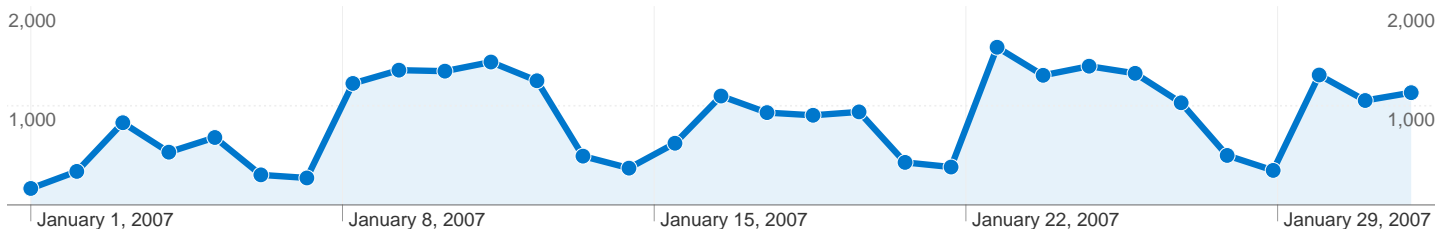

Site Usage

5,799 Visits

26,908 Pageviews

4.64 Pages/Visit

00:03:08 Avg. Time on Site

39.08% Bounce Rate

61.49% % New Visits

Visitors Overview

4,188 people visited this site

5,799 Visits

4,188 Absolute Unique Visitors

26,908 Pageviews

4.64 Average Pageviews

00:03:08 Time on Site

39.08% Bounce Rate

61.58% New Visits

All traffic sources sent a total of 5,799 visits

-  **37.51%** Direct Traffic
-  **35.61%** Referring Sites
-  **26.85%** Search Engines

Top Traffic Sources

Sources	Visits	% visits	Keywords	Visits	% visits
(direct) ((none))	2,175	37.51%	scorpion body shop	55	3.53%
google (organic)	1,416	24.42%	body shop	34	2.18%
sa.utb.edu (referral)	798	13.76%	housing	28	1.80%
pubs.utb.edu (referral)	559	9.64%	career counseling	22	1.41%
blue.utb.edu (referral)	299	5.16%	john feist	21	1.35%

5,799 visits came from 5 continents

Site Usage

Visits		Pages/Visit		Avg. Time on Site		% New Visits		Bounce Rate	
5,799	4.64	00:03:08	61.58%	39.08%					
% of Site Total: 100.00%	Site Avg: 4.64 (0.00%)	Site Avg: 00:03:08 (0.00%)	Site Avg: 61.49% (0.14%)	Site Avg: 39.08% (0.00%)					
Continent	Visits	Pages/Visit	Avg. Time on Site	% New Visits	Bounce Rate				
Americas	5,664	4.68	00:03:10	61.09%	38.40%				
Europe	73	3.26	00:01:43	83.56%	61.64%				
Asia	33	3.33	00:02:09	90.91%	60.61%				
Africa	22	1.68	00:01:36	59.09%	90.91%				
Oceania	7	1.14	00:01:32	100.00%	85.71%				
1 - 5 of 5									