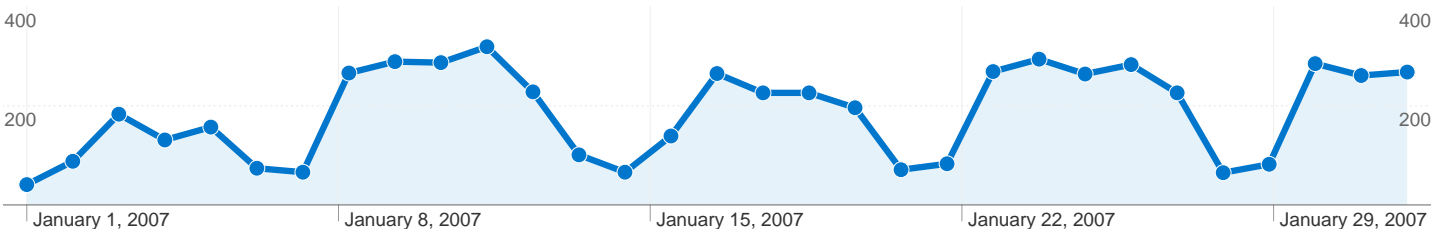

Site Usage

5,799 Visits

26,908 Pageviews

4.64 Pages/Visit

00:03:08 Avg. Time on Site

39.08% Bounce Rate

61.49% % New Visits

Visitors Overview

4,188 people visited this site

5,799 Visits

4,188 Absolute Unique Visitors

26,908 Pageviews

4.64 Average Pageviews

00:03:08 Time on Site

39.08% Bounce Rate

61.58% New Visits

All traffic sources sent a total of 5,799 visits

-  **37.51%** Direct Traffic
-  **35.61%** Referring Sites
-  **26.85%** Search Engines

Top Traffic Sources

Sources	Visits	% visits	Keywords	Visits	% visits
(direct) ((none))	2,175	37.51%	scorpion body shop	55	3.53%
google (organic)	1,416	24.42%	body shop	34	2.18%
sa.utb.edu (referral)	798	13.76%	housing	28	1.80%
pubs.utb.edu (referral)	559	9.64%	career counseling	22	1.41%
blue.utb.edu (referral)	299	5.16%	john feist	21	1.35%

5,799 visits came from 5 continents

Site Usage

Visits		Pages/Visit		Avg. Time on Site		% New Visits		Bounce Rate	
5,799	4.64	00:03:08	61.58%	39.08%					
% of Site Total: 100.00%	Site Avg: 4.64 (0.00%)	Site Avg: 00:03:08 (0.00%)	Site Avg: 61.49% (0.14%)	Site Avg: 39.08% (0.00%)					
Continent	Visits	Pages/Visit	Avg. Time on Site	% New Visits	Bounce Rate				
Americas	5,664	4.68	00:03:10	61.09%	38.40%				
Europe	73	3.26	00:01:43	83.56%	61.64%				
Asia	33	3.33	00:02:09	90.91%	60.61%				
Africa	22	1.68	00:01:36	59.09%	90.91%				
Oceania	7	1.14	00:01:32	100.00%	85.71%				
1 - 5 of 5									