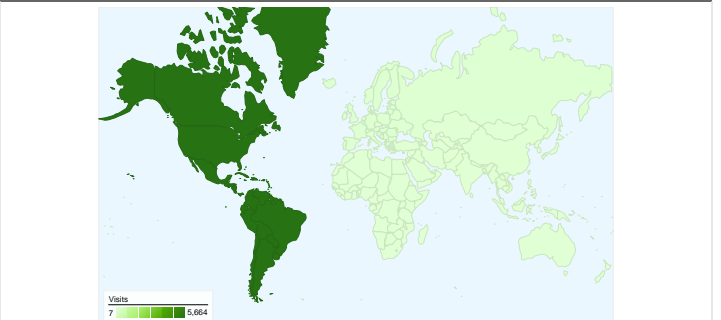

Map Overlay world