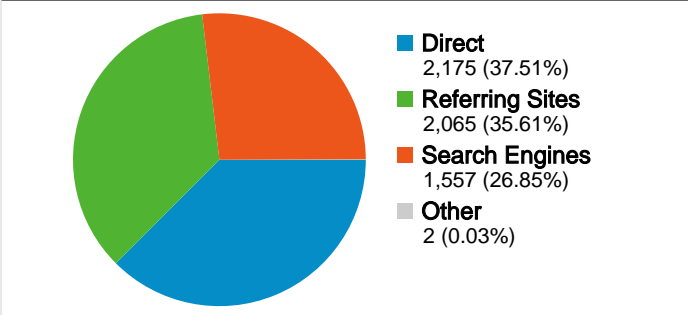

Traffic Sources Overview

Content Overview

Pages	Pageviews	% Pageviews
/sa/counselorsinstitute/http://blu	1,690	6.28%
/sa/photo.htm	1,628	6.05%
/sa/stuact/http://blue.utb.edu/sa	1,395	5.18%
/sa/housing/http://blue.utb.edu/	956	3.55%
/sa/counselorsinstitute/registrati	821	3.05%