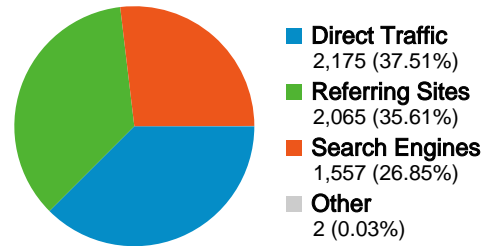

Top Traffic Sources

Sources	Visits	% visits	Keywords	Visits	% visits
(direct) ((none))	2,175	37.51%	scorpion body shop	55	3.53%
google (organic)	1,416	24.42%	body shop	34	2.18%
sa.utb.edu (referral)	798	13.76%	housing	28	1.80%
pubs.utb.edu (referral)	559	9.64%	career counseling	22	1.41%
blue.utb.edu (referral)	299	5.16%	john feist	21	1.35%