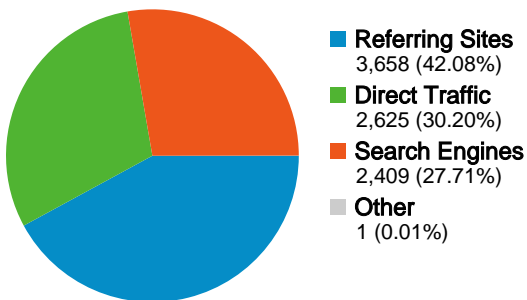

Traffic Sources Overview

Content Overview

Pages	Pageviews	% Pageviews
/sa/http://blue.utb.edu/sa/	3,298	11.38%
/http://blue.utb.edu/sa/	3,062	10.57%
/sa/stuact/http://blue.utb.edu/sa	1,257	4.34%
/career/career_connections.htm	1,042	3.60%
/sa/housing/http://blue.utb.edu/	681	2.35%