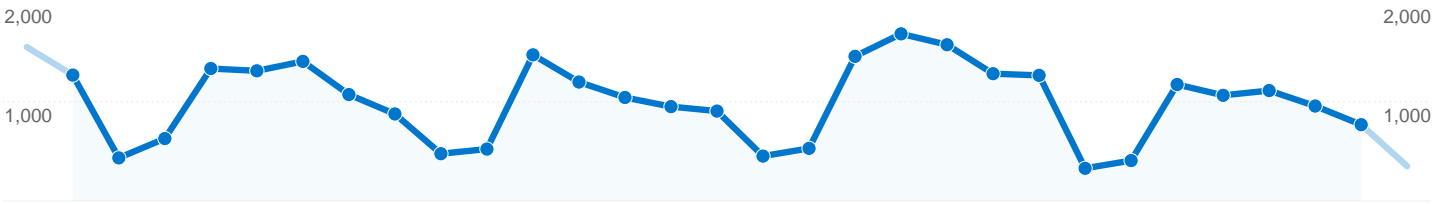

Pages on this site were viewed a total of 28,970 times

28,970 Pageviews

18,538 Unique Views

52.71% Bounce Rate

Top Content

Pages	Pageviews	% Pageviews
/sa/http://blue.utb.edu/sa/	3,298	11.38%
/http://blue.utb.edu/sa/	3,062	10.57%
/sa/stuact/http://blue.utb.edu/sa/	1,257	4.34%
/career/career_connections.htm	1,042	3.60%
/sa/housing/http://blue.utb.edu/sa/	681	2.35%