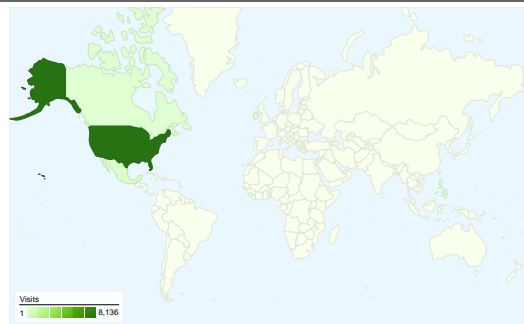

Map Overlay world