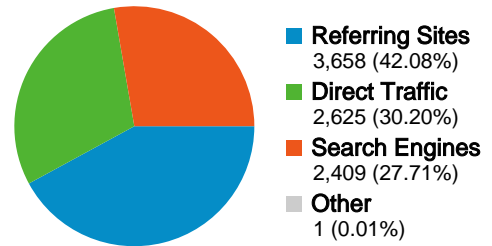

**Site Usage**

**8,693** Visits

**52.71%** Bounce Rate

**28,970** Pageviews

**00:02:20** Avg. Time on Site

**3.33** Pages/Visit

**57.49%** % New Visits

**Visitors Overview**

## 5,955 people visited this site

**8,693** Visits

**5,955** Absolute Unique Visitors

**28,970** Pageviews

**3.33** Average Pageviews

**00:02:20** Time on Site

**52.71%** Bounce Rate

**57.58%** New Visits

All traffic sources sent a total of 8,693 visits

-  30.20% Direct Traffic
-  42.08% Referring Sites
-  27.71% Search Engines