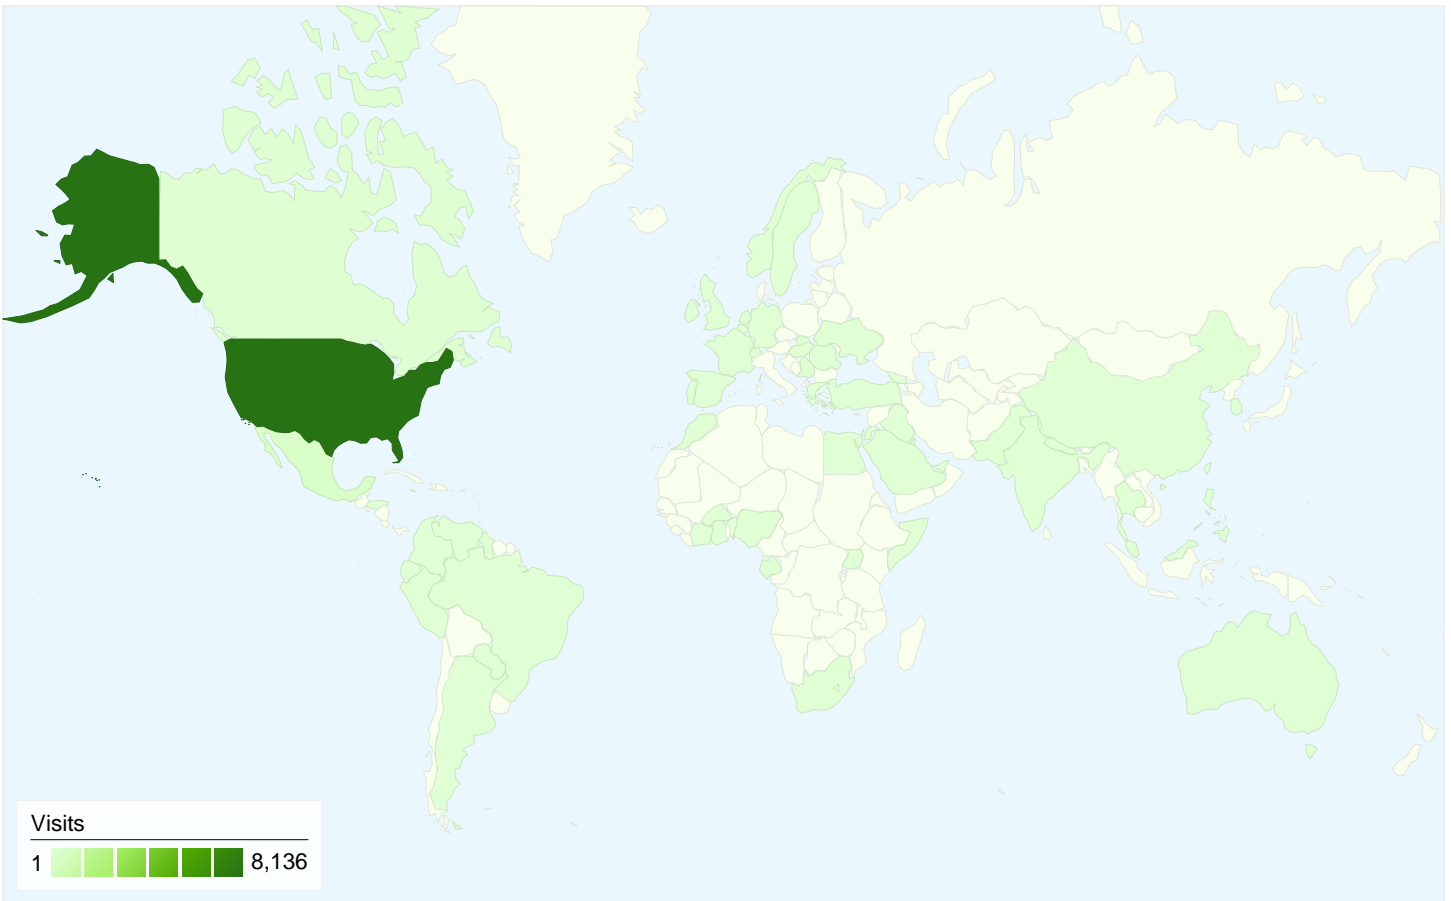

## 5,955 people visited this site

**8,693** Visits

**5,955** Absolute Unique Visitors

**28,970** Pageviews

**3.33** Average Pageviews

**00:02:20** Time on Site

**52.71%** Bounce Rate

**57.58%** New Visits

All traffic sources sent a total of 8,693 visits

-  30.20% Direct Traffic
-  42.08% Referring Sites
-  27.71% Search Engines

## 8,693 visits came from 71 countries/territories