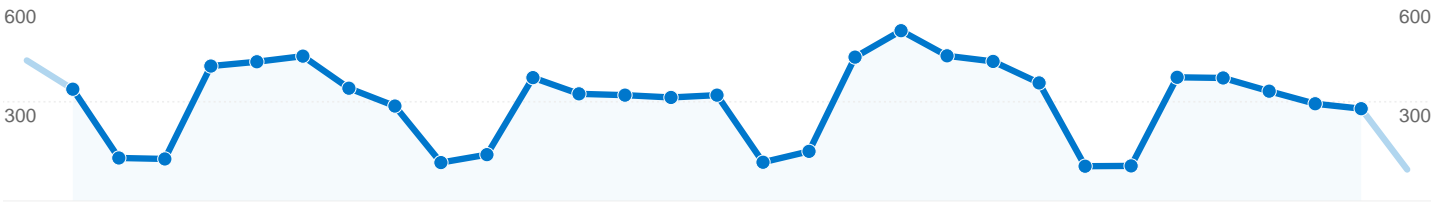

**Site Usage**

**8,693** Visits

**52.71%** Bounce Rate

**28,970** Pageviews

**00:02:20** Avg. Time on Site

**3.33** Pages/Visit

**57.49%** % New Visits

**Visitors Overview**

**Visitors**  
**5,955**

**Map Overlay world**

**Traffic Sources Overview**

**Content Overview**

Pages	Pageviews	% Pageviews
/sa/http://blue.utb.edu/sa/	3,298	11.38%
/http://blue.utb.edu/sa/	3,062	10.57%
/sa/stuact/http://blue.utb.edu/sa	1,257	4.34%
/career/career_connections.htm	1,042	3.60%
/sa/housing/http://blue.utb.edu/	681	2.35%

## 5,955 people visited this site

**8,693** Visits

**5,955** Absolute Unique Visitors

**28,970** Pageviews

**3.33** Average Pageviews

**00:02:20** Time on Site

**52.71%** Bounce Rate

**57.58%** New Visits

All traffic sources sent a total of 8,693 visits

-  30.20% Direct Traffic
-  42.08% Referring Sites
-  27.71% Search Engines