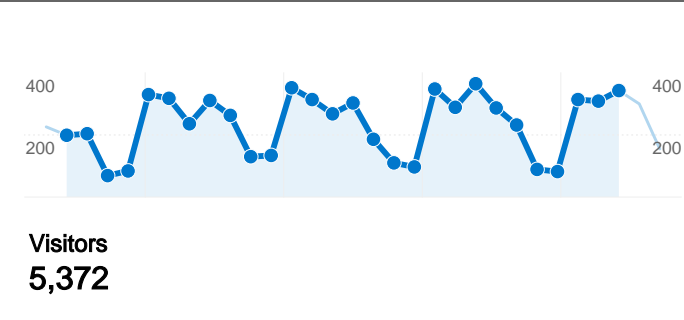

Site Usage

7,484 Visits

26,976 Pageviews

3.60 Pages/Visit

00:02:37 Avg. Time on Site

46.69% Bounce Rate

61.93% % New Visits

Visitors Overview

5,372 people visited this site

7,484 Visits

5,372 Absolute Unique Visitors

26,976 Pageviews

3.60 Average Pageviews

00:02:37 Time on Site

46.69% Bounce Rate

61.97% New Visits

7,484 visits came from 6 continents

Site Usage

Visits 7,484 % of Site Total: 100.00%	Pages/Visit 3.60 Site Avg: 3.60 (0.00%)	Avg. Time on Site 00:02:37 Site Avg: 00:02:37 (0.00%)	% New Visits 61.97% Site Avg: 61.93% (0.06%)	Bounce Rate 46.69% Site Avg: 46.69% (0.00%)	
Continent	Visits	Pages/Visit	Avg. Time on Site	% New Visits	Bounce Rate
Americas	7,326	3.63	00:02:39	61.58%	46.34%
Europe	77	2.91	00:00:54	81.82%	51.95%
Asia	56	1.75	00:01:37	78.57%	66.07%
Africa	20	1.35	00:00:24	75.00%	90.00%
(not set)	3	1.67	00:00:15	100.00%	66.67%
Oceania	2	1.00	00:00:00	100.00%	100.00%

Pages on this site were viewed a total of 26,976 times

26,976 Pageviews

16,101 Unique Views

21.70% Bounce Rate

Top Content

Pages	Pageviews	% Pageviews
/sa/http://blue.utb.edu/sa/	2,741	10.16%
/http://blue.utb.edu/sa/	1,705	6.32%
/sa/stuact/http://blue.utb.edu/sa/	1,499	5.56%
/sa/photo.htm	1,320	4.89%
/sa/uss/application.htm	1,274	4.72%