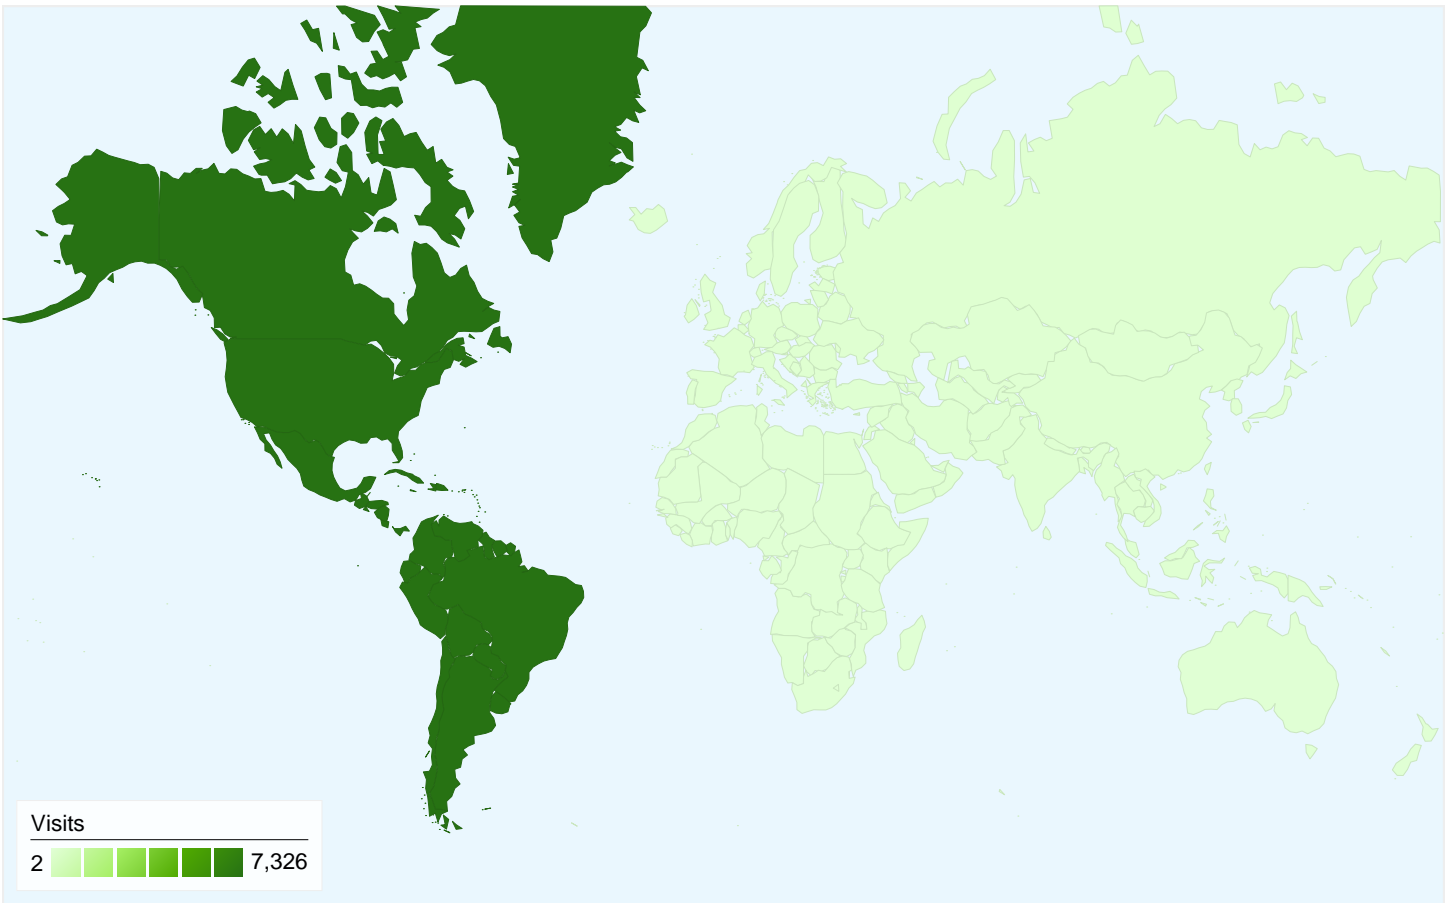

5,372 people visited this site

7,484 Visits

5,372 Absolute Unique Visitors

26,976 Pageviews

3.60 Average Pageviews

00:02:37 Time on Site

46.69% Bounce Rate

61.97% New Visits

All traffic sources sent a total of 7,484 visits

-  40.66% Direct Traffic
-  38.39% Referring Sites
-  20.94% Search Engines

Top Traffic Sources

Sources	Visits	% visits	Keywords	Visits	% visits
(direct) ((none))	3,043	40.66%	scorpion scholarship	50	3.19%
google (organic)	1,392	18.60%	scorpion body shop	46	2.94%
sa.utb.edu (referral)	877	11.72%	body shop	45	2.87%
pubs.utb.edu (referral)	749	10.01%	scorpion scholars	44	2.81%
blue.utb.edu (referral)	628	8.39%	counselors institute	31	1.98%

7,484 visits came from 6 continents

Site Usage

Visits 7,484 % of Site Total: 100.00%	Pages/Visit 3.60 Site Avg: 3.60 (0.00%)	Avg. Time on Site 00:02:37 Site Avg: 00:02:37 (0.00%)	% New Visits 61.97% Site Avg: 61.93% (0.06%)	Bounce Rate 46.69% Site Avg: 46.69% (0.00%)	
Continent	Visits	Pages/Visit	Avg. Time on Site	% New Visits	Bounce Rate
Americas	7,326	3.63	00:02:39	61.58%	46.34%
Europe	77	2.91	00:00:54	81.82%	51.95%
Asia	56	1.75	00:01:37	78.57%	66.07%
Africa	20	1.35	00:00:24	75.00%	90.00%
(not set)	3	1.67	00:00:15	100.00%	66.67%
Oceania	2	1.00	00:00:00	100.00%	100.00%