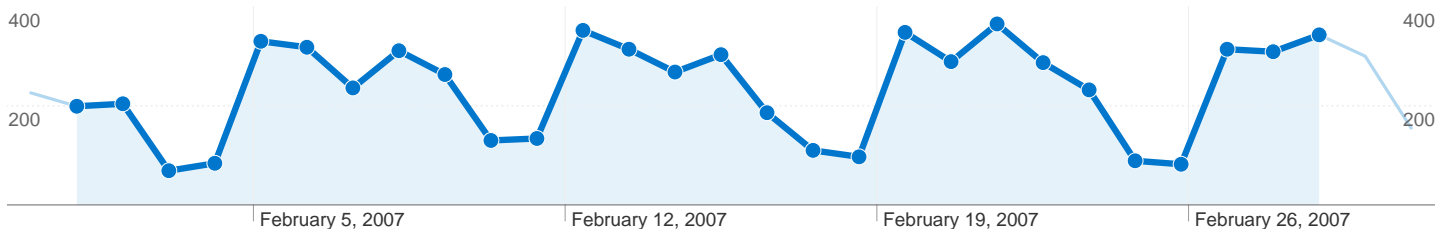

Site Usage

7,484 Visits

26,976 Pageviews

3.60 Pages/Visit

00:02:37 Avg. Time on Site

46.69% Bounce Rate

61.93% % New Visits

Visitors Overview

5,372 people visited this site

7,484 Visits

5,372 Absolute Unique Visitors

26,976 Pageviews

3.60 Average Pageviews

00:02:37 Time on Site

46.69% Bounce Rate

61.97% New Visits

7,484 visits came from 6 continents

Site Usage

Visits 7,484 % of Site Total: 100.00%	Pages/Visit 3.60 Site Avg: 3.60 (0.00%)	Avg. Time on Site 00:02:37 Site Avg: 00:02:37 (0.00%)	% New Visits 61.97% Site Avg: 61.93% (0.06%)	Bounce Rate 46.69% Site Avg: 46.69% (0.00%)	
Continent	Visits	Pages/Visit	Avg. Time on Site	% New Visits	Bounce Rate
Americas	7,326	3.63	00:02:39	61.58%	46.34%
Europe	77	2.91	00:00:54	81.82%	51.95%
Asia	56	1.75	00:01:37	78.57%	66.07%
Africa	20	1.35	00:00:24	75.00%	90.00%
(not set)	3	1.67	00:00:15	100.00%	66.67%
Oceania	2	1.00	00:00:00	100.00%	100.00%