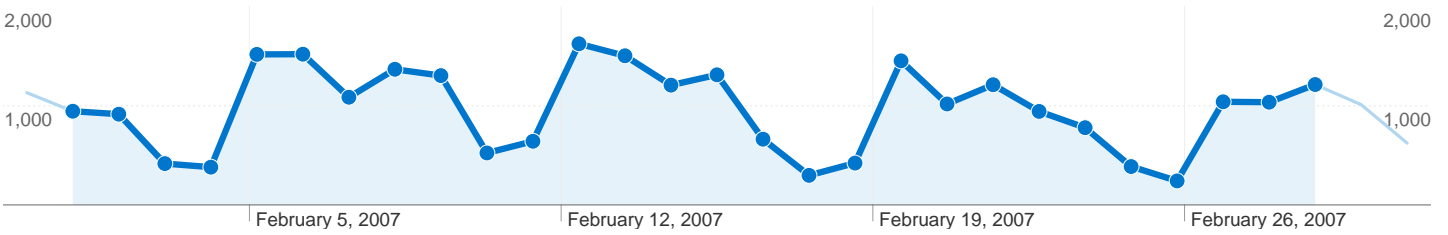

Site Usage

7,484 Visits

26,976 Pageviews

3.60 Pages/Visit

00:02:37 Avg. Time on Site

46.69% Bounce Rate

61.93% % New Visits

Visitors Overview

5,372 people visited this site

7,484 Visits

5,372 Absolute Unique Visitors

26,976 Pageviews

3.60 Average Pageviews

00:02:37 Time on Site

46.69% Bounce Rate

61.97% New Visits

All traffic sources sent a total of 7,484 visits

-  40.66% Direct Traffic
-  38.39% Referring Sites
-  20.94% Search Engines

Top Traffic Sources

Sources	Visits	% visits	Keywords	Visits	% visits
(direct) ((none))	3,043	40.66%	scorpion scholarship	50	3.19%
google (organic)	1,392	18.60%	scorpion body shop	46	2.94%
sa.utb.edu (referral)	877	11.72%	body shop	45	2.87%
pubs.utb.edu (referral)	749	10.01%	scorpion scholars	44	2.81%
blue.utb.edu (referral)	628	8.39%	counselors institute	31	1.98%

7,484 visits came from 6 continents

Site Usage

Visits 7,484 % of Site Total: 100.00%	Pages/Visit 3.60 Site Avg: 3.60 (0.00%)	Avg. Time on Site 00:02:37 Site Avg: 00:02:37 (0.00%)	% New Visits 61.97% Site Avg: 61.93% (0.06%)	Bounce Rate 46.69% Site Avg: 46.69% (0.00%)	
Continent	Visits	Pages/Visit	Avg. Time on Site	% New Visits	Bounce Rate
Americas	7,326	3.63	00:02:39	61.58%	46.34%
Europe	77	2.91	00:00:54	81.82%	51.95%
Asia	56	1.75	00:01:37	78.57%	66.07%
Africa	20	1.35	00:00:24	75.00%	90.00%
(not set)	3	1.67	00:00:15	100.00%	66.67%
Oceania	2	1.00	00:00:00	100.00%	100.00%