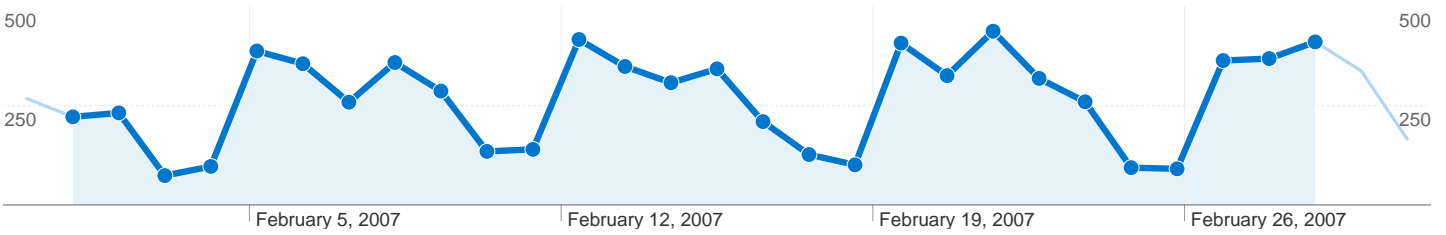

All traffic sources sent a total of 7,484 visits

- 40.66% Direct Traffic
- 38.39% Referring Sites
- 20.94% Search Engines