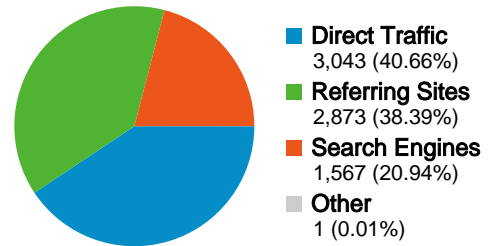

Top Traffic Sources

Sources	Visits	% visits	Keywords	Visits	% visits
(direct) ((none))	3,043	40.66%	scorpion scholarship	50	3.19%
google (organic)	1,392	18.60%	scorpion body shop	46	2.94%
sa.utb.edu (referral)	877	11.72%	body shop	45	2.87%
pubs.utb.edu (referral)	749	10.01%	scorpion scholars	44	2.81%
blue.utb.edu (referral)	628	8.39%	counselors institute	31	1.98%