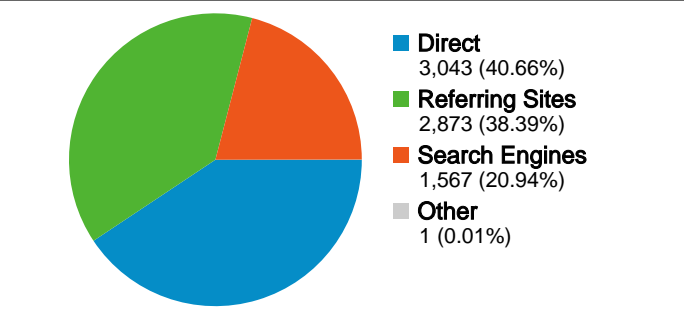

Traffic Sources Overview

Content Overview

Pages	Pageviews	% Pageviews
/sa/http://blue.utb.edu/sa/	2,741	10.16%
/http://blue.utb.edu/sa/	1,705	6.32%
/sa/stuact/http://blue.utb.edu/sa	1,499	5.56%
/sa/photo.htm	1,320	4.89%
/sa/uss/application.htm	1,274	4.72%