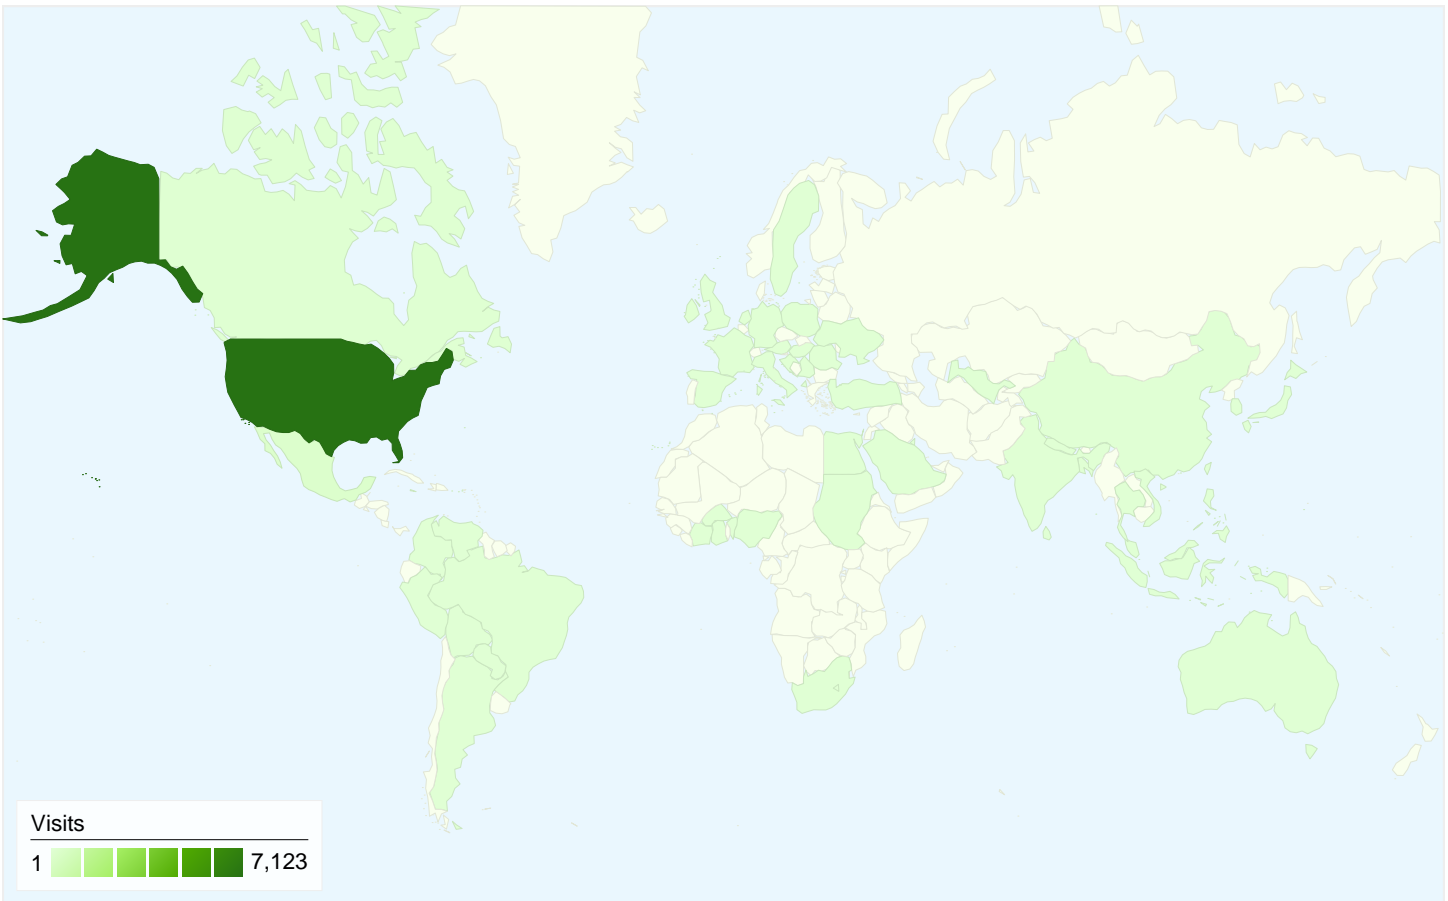

## 5,030 people visited this site

7,577 Visits

5,030 Absolute Unique Visitors

26,242 Pageviews

3.46 Average Pageviews

00:02:57 Time on Site

49.85% Bounce Rate

54.96% New Visits

All traffic sources sent a total of 7,577 visits

-  **38.52%** Direct Traffic
-  **37.71%** Referring Sites
-  **23.77%** Search Engines

## 7,577 visits came from 61 countries/territories

### Site Usage

Country/Territory	Visits	Pages/Visit	Avg. Time on Site	% New Visits	Bounce Rate
United States	7,123	3.43	00:02:58	53.81%	49.63%
Mexico	181	5.27	00:03:03	67.40%	41.44%
Canada	45	3.76	00:03:41	68.89%	44.44%
Ireland	41	3.78	00:02:40	65.85%	68.29%
United Kingdom	21	2.52	00:01:44	76.19%	61.90%
India	14	2.00	00:03:55	92.86%	57.14%
Paraguay	13	3.46	00:02:59	38.46%	53.85%
Germany	8	1.12	00:00:04	87.50%	87.50%
Nigeria	7	3.43	00:02:04	100.00%	71.43%
China	6	2.00	00:00:35	83.33%	66.67%