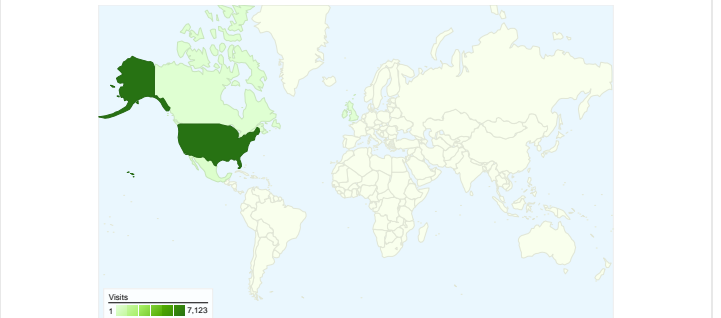

Map Overlay world