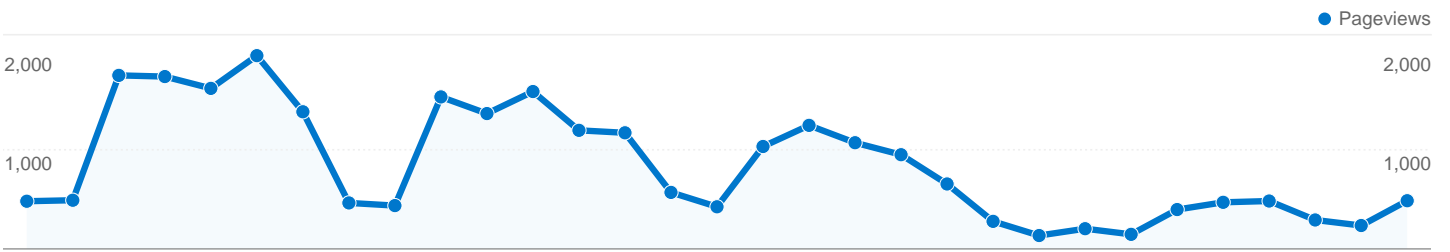

Pages on this site were viewed a total of 26,242 times

26,242 Pageviews

16,490 Unique Views

49.85% Bounce Rate

Top Content

Pages	Pageviews	% Pageviews
/sa/http://blue.utb.edu/sa/	2,577	9.82%
/http://blue.utb.edu/sa/	2,335	8.90%
/career/career_connections.htm	1,014	3.86%
/sa/stuact/http://blue.utb.edu/sa/	905	3.45%
/career/http://blue.utb.edu/sa/	902	3.44%