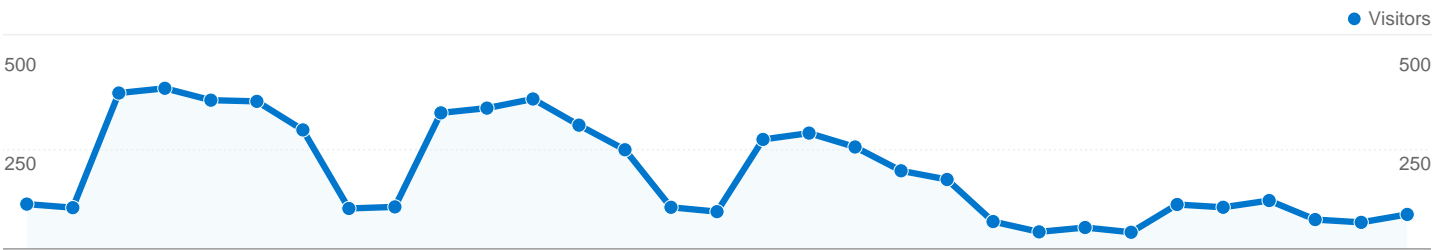

**Site Usage**

**7,577** Visits

**49.85%** Bounce Rate

**26,242** Pageviews

**00:02:57** Avg. Time on Site

**3.46** Pages/Visit

**54.94%** % New Visits

**Visitors Overview**

## 5,030 people visited this site

7,577 Visits

5,030 Absolute Unique Visitors

26,242 Pageviews

3.46 Average Pageviews

00:02:57 Time on Site

49.85% Bounce Rate

54.96% New Visits

All traffic sources sent a total of 7,577 visits

-  **38.52%** Direct Traffic
-  **37.71%** Referring Sites
-  **23.77%** Search Engines

Pages on this site were viewed a total of 26,242 times

26,242 Pageviews

16,490 Unique Views

49.85% Bounce Rate