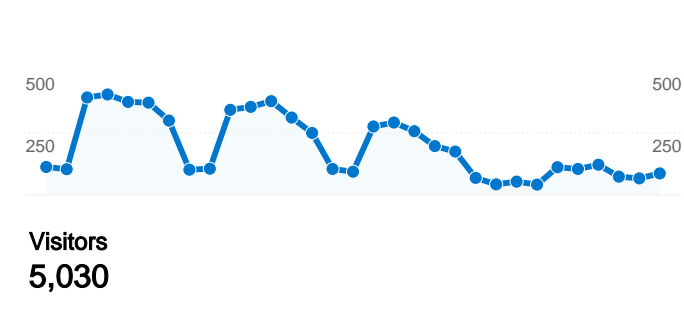

**Site Usage**

**7,577** Visits

**49.85%** Bounce Rate

**26,242** Pageviews

**00:02:57** Avg. Time on Site

**3.46** Pages/Visit

**54.94%** % New Visits

**Visitors Overview**

## 5,030 people visited this site

7,577 Visits

5,030 Absolute Unique Visitors

26,242 Pageviews

3.46 Average Pageviews

00:02:57 Time on Site

49.85% Bounce Rate

54.96% New Visits

All traffic sources sent a total of 7,577 visits

-  **38.52%** Direct Traffic
-  **37.71%** Referring Sites
-  **23.77%** Search Engines

Pages on this site were viewed a total of 26,242 times

26,242 Pageviews

16,490 Unique Views

49.85% Bounce Rate