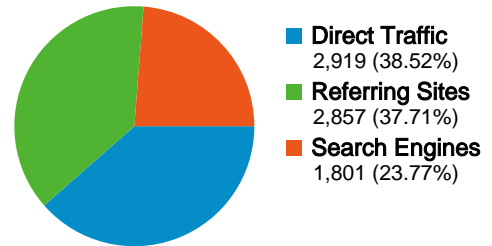

**Site Usage**

**7,577** Visits

**49.85%** Bounce Rate

**26,242** Pageviews

**00:02:57** Avg. Time on Site

**3.46** Pages/Visit

**54.94%** % New Visits

**Visitors Overview**

## 5,030 people visited this site

7,577 Visits

5,030 Absolute Unique Visitors

26,242 Pageviews

3.46 Average Pageviews

00:02:57 Time on Site

49.85% Bounce Rate

54.96% New Visits

All traffic sources sent a total of 7,577 visits

-  **38.52%** Direct Traffic
-  **37.71%** Referring Sites
-  **23.77%** Search Engines

Pages on this site were viewed a total of 26,242 times

26,242 Pageviews

16,490 Unique Views

49.85% Bounce Rate