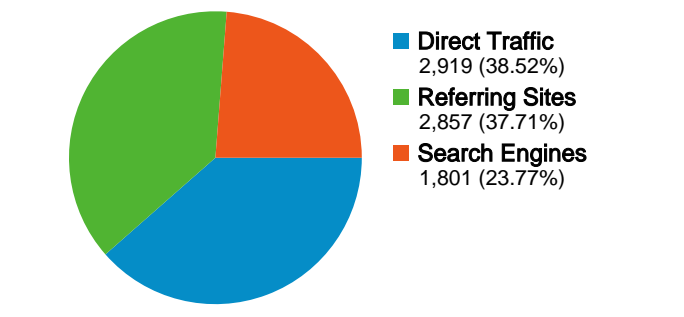

Traffic Sources Overview

Content Overview

Pages	Pageviews	% Pageviews
/sa/http://blue.utb.edu/sa/	2,577	9.82%
/http://blue.utb.edu/sa/	2,335	8.90%
/career/career_connections.htm	1,014	3.86%
/sa/stuact/http://blue.utb.edu/sa	905	3.45%
/career/http://blue.utb.edu/sa/	902	3.44%