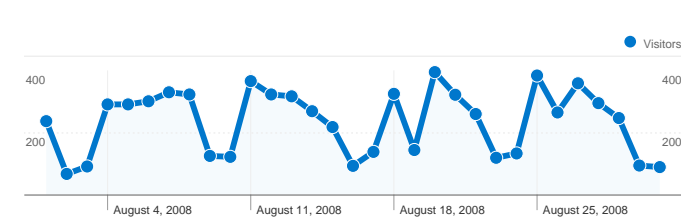

Site Usage

8,411 Visits

47.31% Bounce Rate

28,263 Pageviews

00:02:36 Avg. Time on Site

3.36 Pages/Visit

59.58% % New Visits

Visitors Overview

5,945 people visited this site

8,411 Visits

5,945 Absolute Unique Visitors

28,263 Pageviews

3.36 Average Pageviews

00:02:36 Time on Site

47.31% Bounce Rate

59.58% New Visits

8,411 visits came from 62 countries/territories

Site Usage

Country/Territory	Visits	Pages/Visit	Avg. Time on Site	% New Visits	Bounce Rate
United States	7,815	3.39	00:02:37	58.61%	46.90%
Mexico	313	3.31	00:02:58	69.97%	44.09%
Canada	29	2.93	00:01:11	65.52%	62.07%
Ireland	25	1.00	00:00:00	100.00%	100.00%
United Kingdom	22	2.64	00:02:15	54.55%	59.09%
South Korea	16	1.88	00:00:19	62.50%	50.00%
India	15	4.80	00:04:49	60.00%	33.33%
Chile	14	2.79	00:01:08	85.71%	64.29%
Australia	12	2.75	00:03:03	75.00%	50.00%
China	9	2.89	00:02:03	77.78%	66.67%