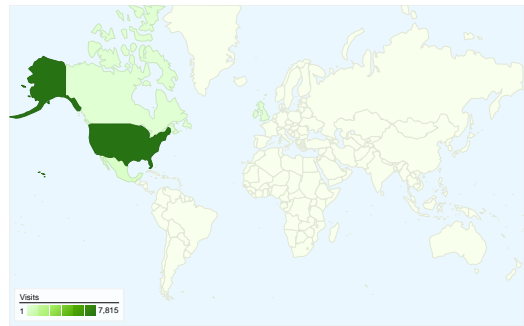

Site Usage

8,411 Visits

47.31% Bounce Rate

28,263 Pageviews

00:02:36 Avg. Time on Site

3.36 Pages/Visit

59.58% % New Visits

Visitors Overview

Visitors
5,945

Map Overlay world

Traffic Sources Overview

- **Referring Sites**
6,599.00 (78.46%)
- **Direct Traffic**
1,072.00 (12.75%)
- **Search Engines**
736.00 (8.75%)
- **Other**
4 (0.05%)

Content Overview

5,945 people visited this site

8,411 Visits

5,945 Absolute Unique Visitors

28,263 Pageviews

3.36 Average Pageviews

00:02:36 Time on Site

47.31% Bounce Rate

59.58% New Visits

8,411 visits came from 62 countries/territories

Site Usage

Country/Territory	Visits	Pages/Visit	Avg. Time on Site	% New Visits	Bounce Rate
United States	7,815	3.39	00:02:37	58.61%	46.90%
Mexico	313	3.31	00:02:58	69.97%	44.09%
Canada	29	2.93	00:01:11	65.52%	62.07%
Ireland	25	1.00	00:00:00	100.00%	100.00%
United Kingdom	22	2.64	00:02:15	54.55%	59.09%
South Korea	16	1.88	00:00:19	62.50%	50.00%
India	15	4.80	00:04:49	60.00%	33.33%
Chile	14	2.79	00:01:08	85.71%	64.29%
Australia	12	2.75	00:03:03	75.00%	50.00%
China	9	2.89	00:02:03	77.78%	66.67%