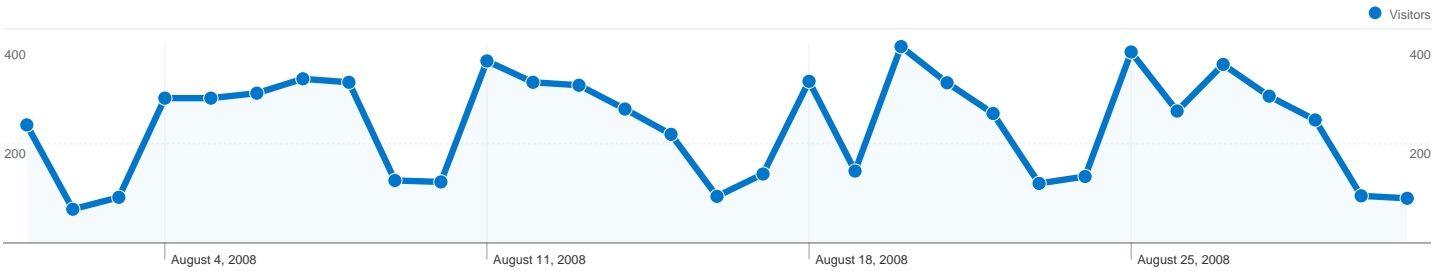

Site Usage

8,411 Visits

47.31% Bounce Rate

28,263 Pageviews

00:02:36 Avg. Time on Site

3.36 Pages/Visit

59.58% % New Visits

Visitors Overview

Visitors
5,945

Map Overlay world

Traffic Sources Overview

- **Referring Sites**
6,599.00 (78.46%)
- **Direct Traffic**
1,072.00 (12.75%)
- **Search Engines**
736.00 (8.75%)
- **Other**
4 (0.05%)

Content Overview

5,945 people visited this site

8,411 Visits

5,945 Absolute Unique Visitors

28,263 Pageviews

3.36 Average Pageviews

00:02:36 Time on Site

47.31% Bounce Rate

59.58% New Visits

8,411 visits came from 62 countries/territories

Site Usage

Country/Territory	Visits	Pages/Visit	Avg. Time on Site	% New Visits	Bounce Rate
United States	7,815	3.39	00:02:37	58.61%	46.90%
Mexico	313	3.31	00:02:58	69.97%	44.09%
Canada	29	2.93	00:01:11	65.52%	62.07%
Ireland	25	1.00	00:00:00	100.00%	100.00%
United Kingdom	22	2.64	00:02:15	54.55%	59.09%
South Korea	16	1.88	00:00:19	62.50%	50.00%
India	15	4.80	00:04:49	60.00%	33.33%
Chile	14	2.79	00:01:08	85.71%	64.29%
Australia	12	2.75	00:03:03	75.00%	50.00%
China	9	2.89	00:02:03	77.78%	66.67%