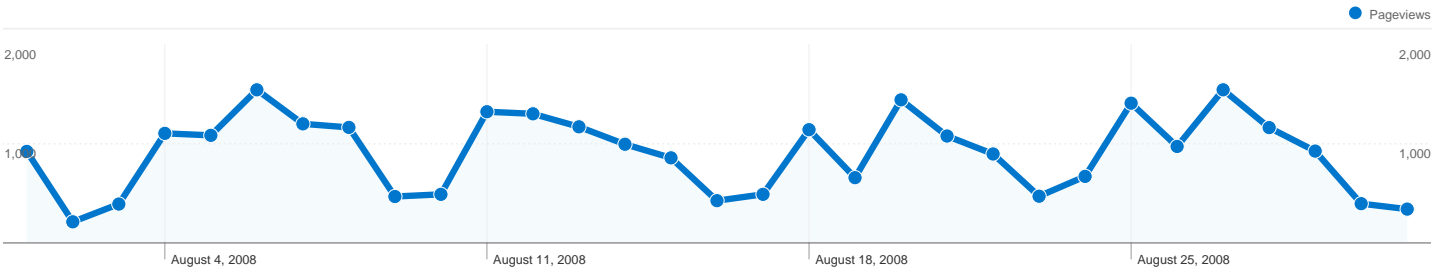

Site Usage

8,411 Visits

47.31% Bounce Rate

28,263 Pageviews

00:02:36 Avg. Time on Site

3.36 Pages/Visit

59.58% % New Visits

Visitors Overview

5,945 people visited this site

8,411 Visits

5,945 Absolute Unique Visitors

28,263 Pageviews

3.36 Average Pageviews

00:02:36 Time on Site

47.31% Bounce Rate

59.58% New Visits

All traffic sources sent a total of 8,411 visits

-  **12.75%** Direct Traffic
-  **78.46%** Referring Sites
-  **8.75%** Search Engines

Top Traffic Sources

Sources	Visits	% visits	Keywords	Visits	% visits
utb.edu (referral)	2,479	29.47%	utb housing	17	2.31%
pubs.utb.edu (referral)	1,638	19.47%	scorpionation	12	1.63%
blue.utb.edu (referral)	1,103	13.11%	university of texas at	12	1.63%
(direct) ((none))	1,072	12.75%	utb orientation	12	1.63%
google (organic)	509	6.05%	career.utb.edu	9	1.22%

8,411 visits came from 62 countries/territories

Site Usage

Country/Territory	Visits	Pages/Visit	Avg. Time on Site	% New Visits	Bounce Rate
United States	7,815	3.39	00:02:37	58.61%	46.90%
Mexico	313	3.31	00:02:58	69.97%	44.09%
Canada	29	2.93	00:01:11	65.52%	62.07%
Ireland	25	1.00	00:00:00	100.00%	100.00%
United Kingdom	22	2.64	00:02:15	54.55%	59.09%
South Korea	16	1.88	00:00:19	62.50%	50.00%
India	15	4.80	00:04:49	60.00%	33.33%
Chile	14	2.79	00:01:08	85.71%	64.29%
Australia	12	2.75	00:03:03	75.00%	50.00%
China	9	2.89	00:02:03	77.78%	66.67%