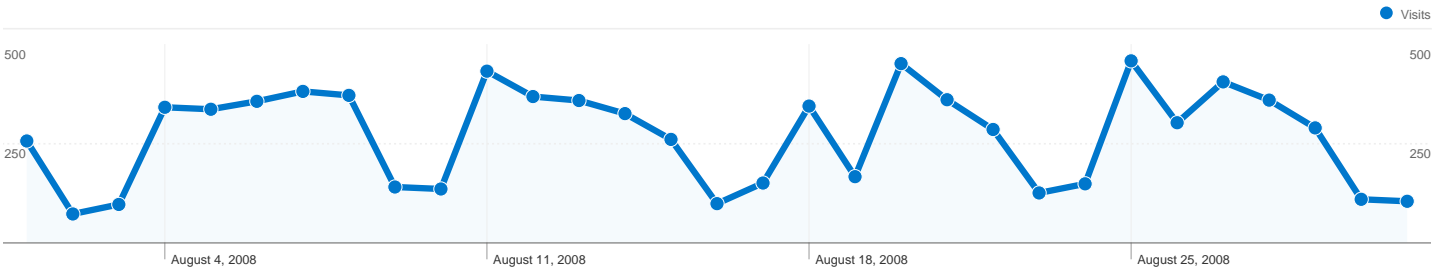

All traffic sources sent a total of 8,411 visits

- **12.75%** Direct Traffic
- **78.46%** Referring Sites
- **8.75%** Search Engines