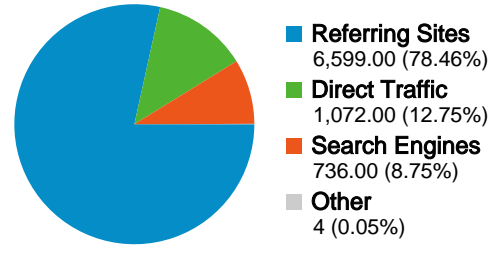

Top Traffic Sources

Sources	Visits	% visits	Keywords	Visits	% visits
utb.edu (referral)	2,479	29.47%	utb housing	17	2.31%
pubs.utb.edu (referral)	1,638	19.47%	scorpionation	12	1.63%
blue.utb.edu (referral)	1,103	13.11%	university of texas at	12	1.63%
(direct) ((none))	1,072	12.75%	utb orientation	12	1.63%
google (organic)	509	6.05%	career.utb.edu	9	1.22%