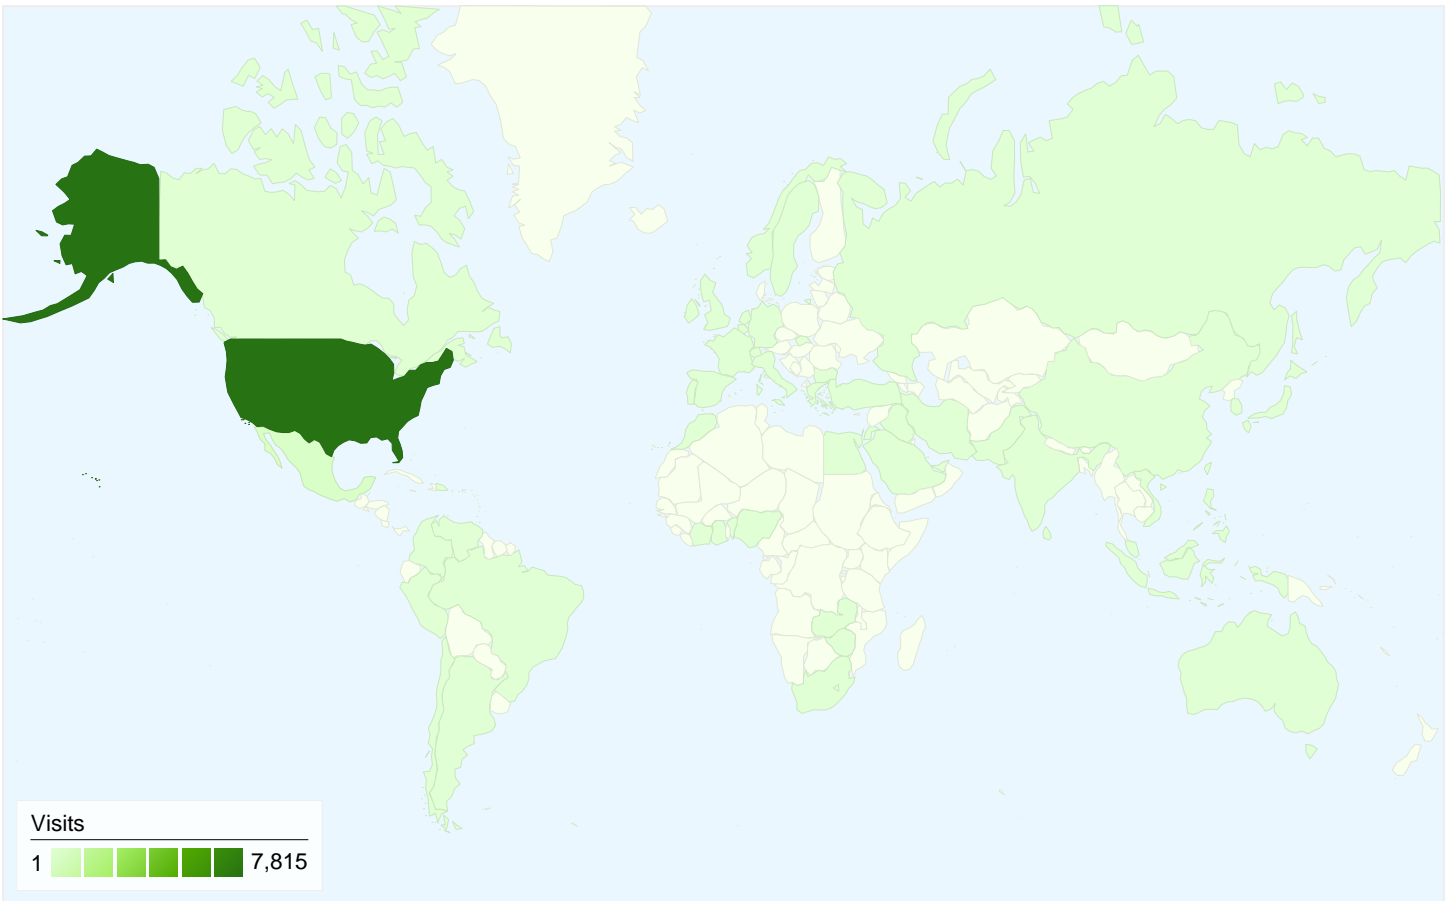

Visitors
5,945

Map Overlay world

Traffic Sources Overview

- **Referring Sites**
6,599.00 (78.46%)
- **Direct Traffic**
1,072.00 (12.75%)
- **Search Engines**
736.00 (8.75%)
- **Other**
4 (0.05%)

Content Overview

5,945 people visited this site

8,411 Visits

5,945 Absolute Unique Visitors

28,263 Pageviews

3.36 Average Pageviews

00:02:36 Time on Site

47.31% Bounce Rate

59.58% New Visits

All traffic sources sent a total of 8,411 visits

-  **12.75%** Direct Traffic
-  **78.46%** Referring Sites
-  **8.75%** Search Engines

Top Traffic Sources

Sources	Visits	% visits	Keywords	Visits	% visits
utb.edu (referral)	2,479	29.47%	utb housing	17	2.31%
pubs.utb.edu (referral)	1,638	19.47%	scorpionation	12	1.63%
blue.utb.edu (referral)	1,103	13.11%	university of texas at	12	1.63%
(direct) ((none))	1,072	12.75%	utb orientation	12	1.63%
google (organic)	509	6.05%	career.utb.edu	9	1.22%

8,411 visits came from 62 countries/territories

Site Usage

Country/Territory	Visits	Pages/Visit	Avg. Time on Site	% New Visits	Bounce Rate
United States	7,815	3.39	00:02:37	58.61%	46.90%
Mexico	313	3.31	00:02:58	69.97%	44.09%
Canada	29	2.93	00:01:11	65.52%	62.07%
Ireland	25	1.00	00:00:00	100.00%	100.00%
United Kingdom	22	2.64	00:02:15	54.55%	59.09%
South Korea	16	1.88	00:00:19	62.50%	50.00%
India	15	4.80	00:04:49	60.00%	33.33%
Chile	14	2.79	00:01:08	85.71%	64.29%
Australia	12	2.75	00:03:03	75.00%	50.00%
China	9	2.89	00:02:03	77.78%	66.67%