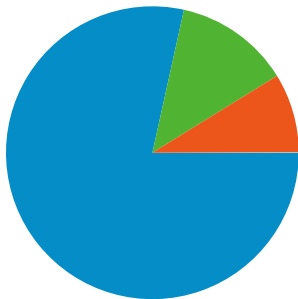

Site Usage

8,411 Visits

47.31% Bounce Rate

28,263 Pageviews

00:02:36 Avg. Time on Site

3.36 Pages/Visit

59.58% % New Visits

Visitors Overview

Visitors
5,945

Map Overlay world

Traffic Sources Overview

- **Referring Sites**
6,599.00 (78.46%)
- **Direct Traffic**
1,072.00 (12.75%)
- **Search Engines**
736.00 (8.75%)
- **Other**
4 (0.05%)

Content Overview

5,945 people visited this site

8,411 Visits

5,945 Absolute Unique Visitors

28,263 Pageviews

3.36 Average Pageviews

00:02:36 Time on Site

47.31% Bounce Rate

59.58% New Visits

8,411 visits came from 62 countries/territories

Site Usage

Country/Territory	Visits	Pages/Visit	Avg. Time on Site	% New Visits	Bounce Rate
United States	7,815	3.39	00:02:37	58.61%	46.90%
Mexico	313	3.31	00:02:58	69.97%	44.09%
Canada	29	2.93	00:01:11	65.52%	62.07%
Ireland	25	1.00	00:00:00	100.00%	100.00%
United Kingdom	22	2.64	00:02:15	54.55%	59.09%
South Korea	16	1.88	00:00:19	62.50%	50.00%
India	15	4.80	00:04:49	60.00%	33.33%
Chile	14	2.79	00:01:08	85.71%	64.29%
Australia	12	2.75	00:03:03	75.00%	50.00%
China	9	2.89	00:02:03	77.78%	66.67%