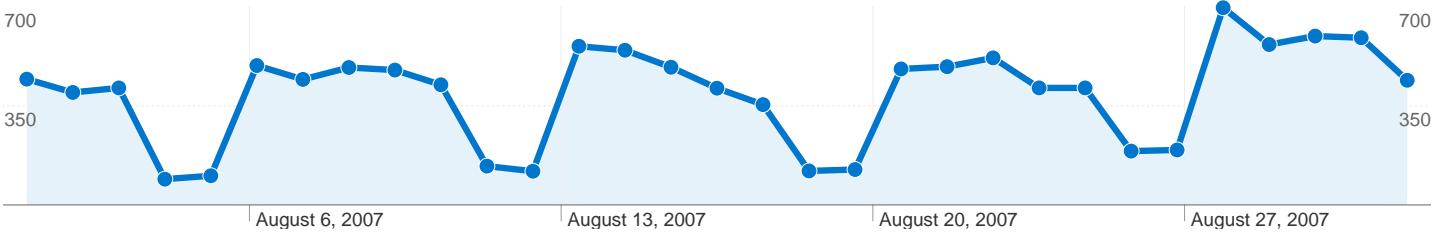

All traffic sources sent a total of 12,212 visits

- 40.79% Direct Traffic
- 38.55% Referring Sites
- 20.66% Search Engines