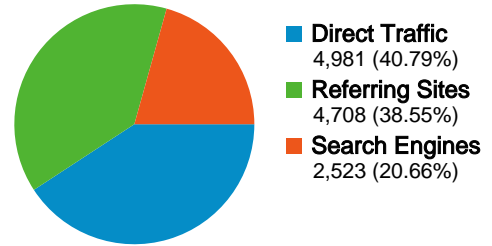

Top Traffic Sources

Sources	Visits	% visits	Keywords	Visits	% visits
(direct) ((none))	4,981	40.79%	career services	129	5.11%
google (organic)	2,182	17.87%	scorpion body shop	59	2.34%
blue.utb.edu (referral)	1,440	11.79%	housing	50	1.98%
pubs.utb.edu (referral)	1,269	10.39%	career counseling	48	1.90%
sa.utb.edu (referral)	793	6.49%	orientation	43	1.70%