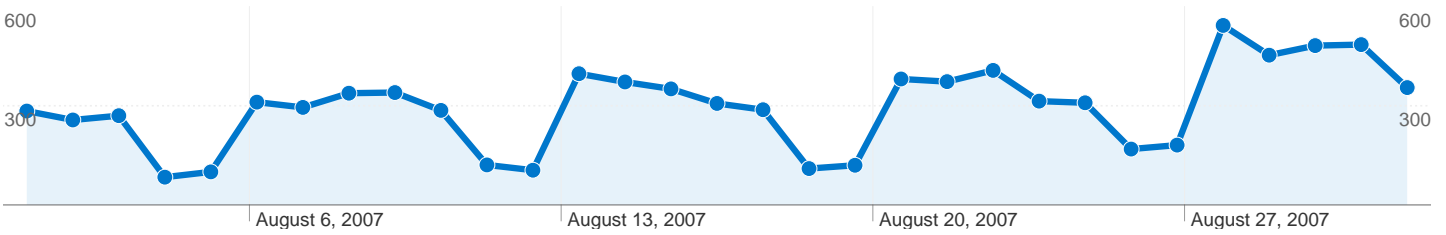

Site Usage

12,212 Visits

52.23% Bounce Rate

41,667 Pageviews

00:04:45 Avg. Time on Site

3.41 Pages/Visit

52.75% % New Visits

Visitors Overview

7,404 people visited this site

12,212 Visits

7,404 Absolute Unique Visitors

41,667 Pageviews

3.41 Average Pageviews

00:04:45 Time on Site

52.23% Bounce Rate

52.79% New Visits

12,212 visits came from 62 countries/territories

Site Usage

Visits	Pages/Visit	Avg. Time on Site	% New Visits	Bounce Rate	
12,212 % of Site Total: 100.00%	3.41 Site Avg: 3.41 (0.00%)	00:04:45 Site Avg: 00:04:45 (0.00%)	52.74% Site Avg: 52.75% (-0.03%)	52.23% Site Avg: 52.23% (0.00%)	
Country/Territory	Visits	Pages/Visit	Avg. Time on Site	% New Visits	Bounce Rate
United States	11,452	3.39	00:04:40	51.21%	52.20%
Mexico	424	4.42	00:05:32	70.75%	40.80%
United Kingdom	39	2.51	00:06:13	84.62%	74.36%
Canada	38	3.26	00:05:05	68.42%	50.00%
India	24	1.92	00:04:12	100.00%	70.83%
Ireland	21	1.00	00:00:00	100.00%	100.00%
Germany	18	5.56	00:03:28	88.89%	38.89%
Australia	18	2.11	00:04:01	72.22%	77.78%
South Korea	15	4.40	00:12:43	46.67%	40.00%
Brazil	10	7.40	00:13:32	70.00%	30.00%