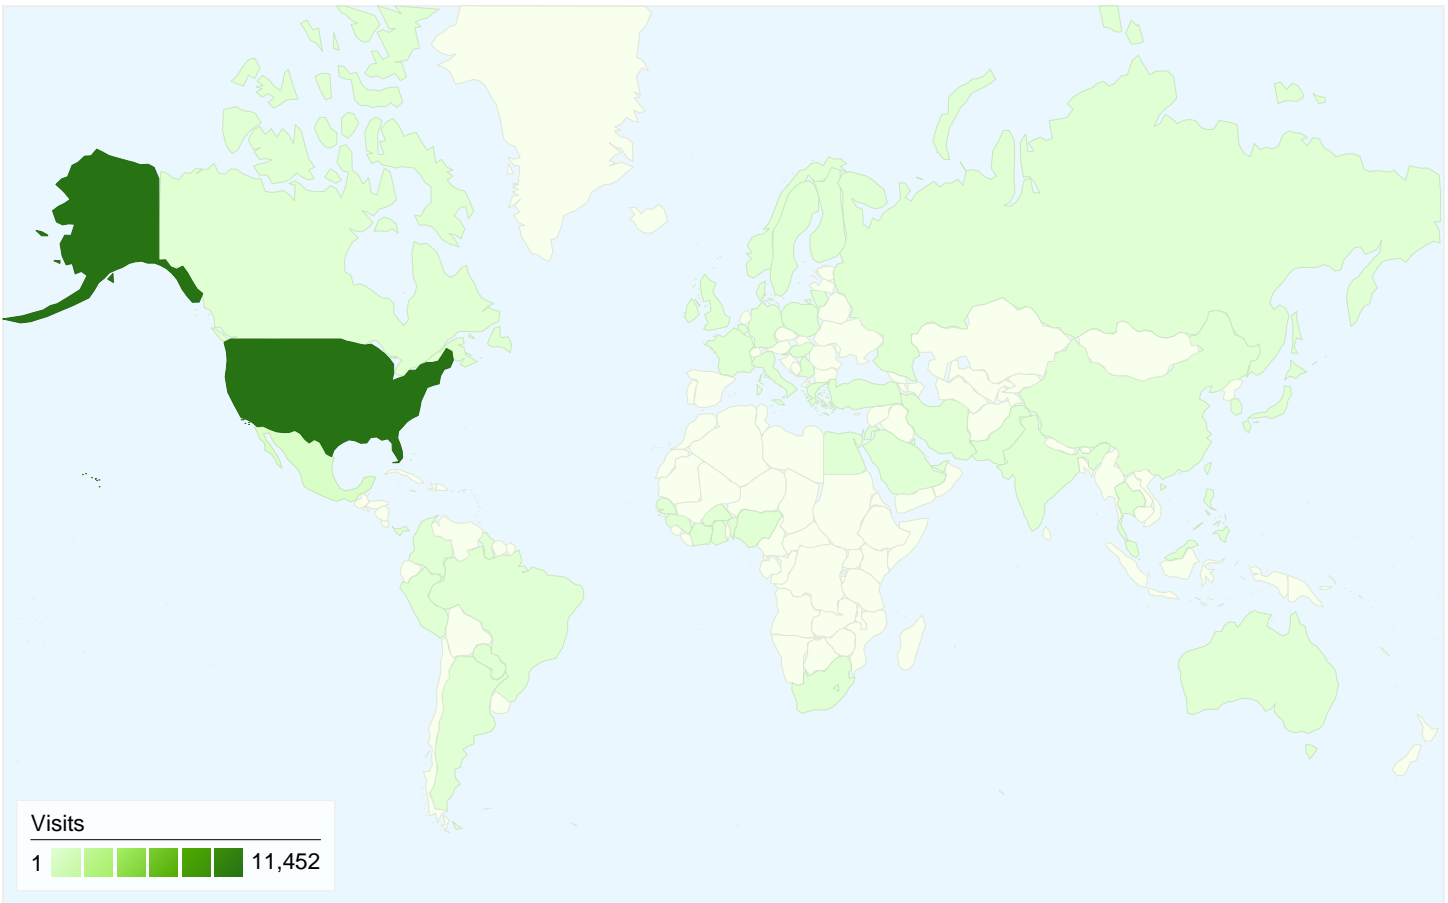

7,404 people visited this site

12,212 Visits

7,404 Absolute Unique Visitors

41,667 Pageviews

3.41 Average Pageviews

00:04:45 Time on Site

52.23% Bounce Rate

52.79% New Visits

All traffic sources sent a total of 12,212 visits

-  40.79% Direct Traffic
-  38.55% Referring Sites
-  20.66% Search Engines

Top Traffic Sources

Sources	Visits	% visits	Keywords	Visits	% visits
(direct) ((none))	4,981	40.79%	career services	129	5.11%
google (organic)	2,182	17.87%	scorpion body shop	59	2.34%
blue.utb.edu (referral)	1,440	11.79%	housing	50	1.98%
pubs.utb.edu (referral)	1,269	10.39%	career counseling	48	1.90%
sa.utb.edu (referral)	793	6.49%	orientation	43	1.70%

12,212 visits came from 62 countries/territories

Site Usage

Visits	Pages/Visit	Avg. Time on Site	% New Visits	Bounce Rate	
12,212 % of Site Total: 100.00%	3.41 Site Avg: 3.41 (0.00%)	00:04:45 Site Avg: 00:04:45 (0.00%)	52.74% Site Avg: 52.75% (-0.03%)	52.23% Site Avg: 52.23% (0.00%)	
Country/Territory	Visits	Pages/Visit	Avg. Time on Site	% New Visits	Bounce Rate
United States	11,452	3.39	00:04:40	51.21%	52.20%
Mexico	424	4.42	00:05:32	70.75%	40.80%
United Kingdom	39	2.51	00:06:13	84.62%	74.36%
Canada	38	3.26	00:05:05	68.42%	50.00%
India	24	1.92	00:04:12	100.00%	70.83%
Ireland	21	1.00	00:00:00	100.00%	100.00%
Germany	18	5.56	00:03:28	88.89%	38.89%
Australia	18	2.11	00:04:01	72.22%	77.78%
South Korea	15	4.40	00:12:43	46.67%	40.00%
Brazil	10	7.40	00:13:32	70.00%	30.00%