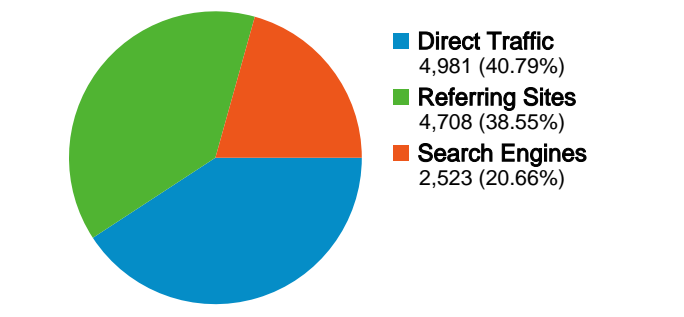

Traffic Sources Overview

Content Overview

Pages	Pageviews	% Pageviews
/http://blue.utb.edu/sa/	4,509	10.82%
/sa/http://blue.utb.edu/sa/	4,126	9.90%
/career/http://blue.utb.edu/sa/	2,340	5.62%
/career/career_connections.htm	1,908	4.58%
/sa/stuact/http://blue.utb.edu/sa	1,411	3.39%