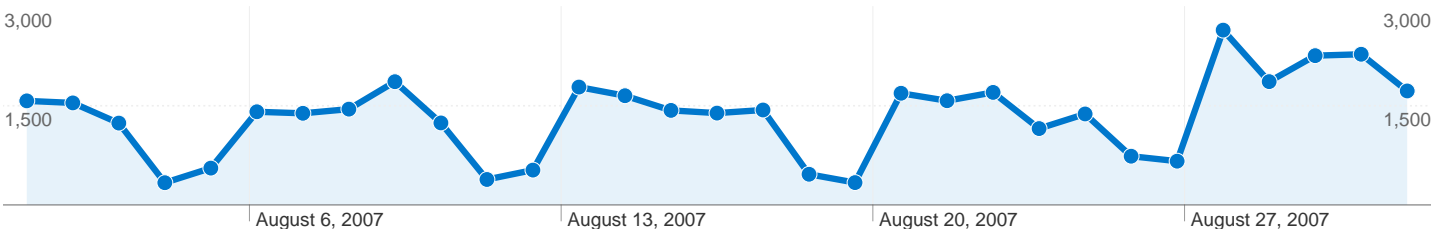

Site Usage

12,212 Visits

52.23% Bounce Rate

41,667 Pageviews

00:04:45 Avg. Time on Site

3.41 Pages/Visit

52.75% % New Visits

Visitors Overview

7,404 people visited this site

12,212 Visits

7,404 Absolute Unique Visitors

41,667 Pageviews

3.41 Average Pageviews

00:04:45 Time on Site

52.23% Bounce Rate

52.79% New Visits

All traffic sources sent a total of 12,212 visits

-  40.79% Direct Traffic
-  38.55% Referring Sites
-  20.66% Search Engines

Top Traffic Sources

Sources	Visits	% visits	Keywords	Visits	% visits
(direct) ((none))	4,981	40.79%	career services	129	5.11%
google (organic)	2,182	17.87%	scorpion body shop	59	2.34%
blue.utb.edu (referral)	1,440	11.79%	housing	50	1.98%
pubs.utb.edu (referral)	1,269	10.39%	career counseling	48	1.90%
sa.utb.edu (referral)	793	6.49%	orientation	43	1.70%

12,212 visits came from 62 countries/territories

Site Usage

Visits	Pages/Visit	Avg. Time on Site	% New Visits	Bounce Rate	
12,212 % of Site Total: 100.00%	3.41 Site Avg: 3.41 (0.00%)	00:04:45 Site Avg: 00:04:45 (0.00%)	52.74% Site Avg: 52.75% (-0.03%)	52.23% Site Avg: 52.23% (0.00%)	
Country/Territory	Visits	Pages/Visit	Avg. Time on Site	% New Visits	Bounce Rate
United States	11,452	3.39	00:04:40	51.21%	52.20%
Mexico	424	4.42	00:05:32	70.75%	40.80%
United Kingdom	39	2.51	00:06:13	84.62%	74.36%
Canada	38	3.26	00:05:05	68.42%	50.00%
India	24	1.92	00:04:12	100.00%	70.83%
Ireland	21	1.00	00:00:00	100.00%	100.00%
Germany	18	5.56	00:03:28	88.89%	38.89%
Australia	18	2.11	00:04:01	72.22%	77.78%
South Korea	15	4.40	00:12:43	46.67%	40.00%
Brazil	10	7.40	00:13:32	70.00%	30.00%