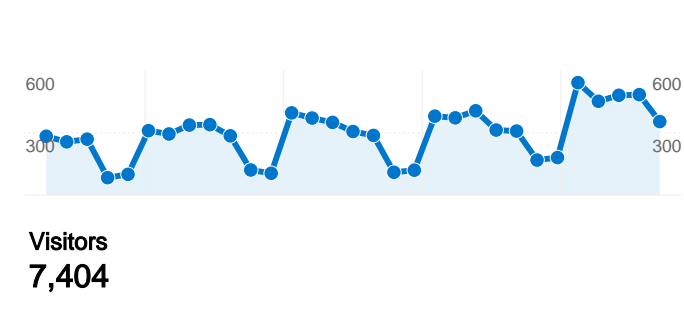

Site Usage

12,212 Visits

52.23% Bounce Rate

41,667 Pageviews

00:04:45 Avg. Time on Site

3.41 Pages/Visit

52.75% % New Visits

Visitors Overview

7,404 people visited this site

12,212 Visits

7,404 Absolute Unique Visitors

41,667 Pageviews

3.41 Average Pageviews

00:04:45 Time on Site

52.23% Bounce Rate

52.79% New Visits

12,212 visits came from 62 countries/territories

Site Usage

Visits	Pages/Visit	Avg. Time on Site	% New Visits	Bounce Rate	
12,212 % of Site Total: 100.00%	3.41 Site Avg: 3.41 (0.00%)	00:04:45 Site Avg: 00:04:45 (0.00%)	52.74% Site Avg: 52.75% (-0.03%)	52.23% Site Avg: 52.23% (0.00%)	
Country/Territory	Visits	Pages/Visit	Avg. Time on Site	% New Visits	Bounce Rate
United States	11,452	3.39	00:04:40	51.21%	52.20%
Mexico	424	4.42	00:05:32	70.75%	40.80%
United Kingdom	39	2.51	00:06:13	84.62%	74.36%
Canada	38	3.26	00:05:05	68.42%	50.00%
India	24	1.92	00:04:12	100.00%	70.83%
Ireland	21	1.00	00:00:00	100.00%	100.00%
Germany	18	5.56	00:03:28	88.89%	38.89%
Australia	18	2.11	00:04:01	72.22%	77.78%
South Korea	15	4.40	00:12:43	46.67%	40.00%
Brazil	10	7.40	00:13:32	70.00%	30.00%

Pages on this site were viewed a total of 41,667 times

41,667 Pageviews

26,895 Unique Views

52.23% Bounce Rate

Top Content

Pages	Pageviews	% Pageviews
/http://blue.utb.edu/sa/	4,509	10.82%
/sa/http://blue.utb.edu/sa/	4,126	9.90%
/career/http://blue.utb.edu/sa/	2,340	5.62%
/career/career_connections.htm	1,908	4.58%
/sa/stuact/http://blue.utb.edu/sa/	1,411	3.39%