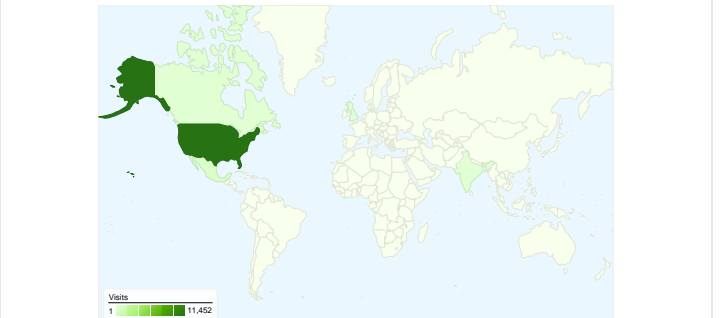

Map Overlay world