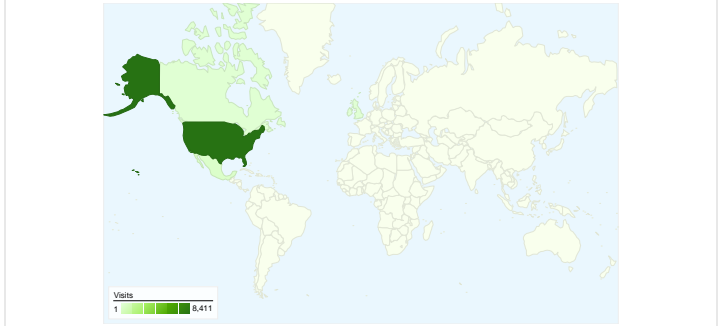

Site Usage

8,936 Visits

51.99% Bounce Rate

27,530 Pageviews

00:02:09 Avg. Time on Site

3.08 Pages/Visit

60.17% % New Visits

Visitors Overview

Visitors
6,401

Map Overlay world

Traffic Sources Overview

Content Overview

Pages	Pageviews	% Pageviews
/sa/http://blue.utb.edu/sa/	3,191	11.59%
/http://blue.utb.edu/sa/	2,886	10.48%
/career/career_connections.htm	1,307	4.75%
/sa/stuact/http://blue.utb.edu/sa	1,104	4.01%
/sa/stuact/photo.htm	799	2.90%

6,401 people visited this site

8,936 Visits

6,401 Absolute Unique Visitors

27,530 Pageviews

3.08 Average Pageviews

00:02:09 Time on Site

51.99% Bounce Rate

60.17% New Visits

8,936 visits came from 68 countries/territories

Site Usage

Country/Territory	Visits	Pages/Visit	Avg. Time on Site	% New Visits	Bounce Rate
United States	8,411	3.11	00:02:09	59.51%	51.54%
Mexico	252	3.13	00:02:38	60.71%	51.59%
Canada	28	1.39	00:00:43	75.00%	85.71%
United Kingdom	24	2.71	00:02:18	70.83%	54.17%
Ireland	20	1.10	00:00:02	95.00%	95.00%
India	20	2.20	00:05:01	95.00%	65.00%
Malaysia	16	1.56	00:01:40	56.25%	81.25%
Sri Lanka	14	4.57	00:07:21	64.29%	50.00%
Nigeria	10	1.30	00:01:02	80.00%	80.00%
China	8	1.38	00:00:08	87.50%	87.50%