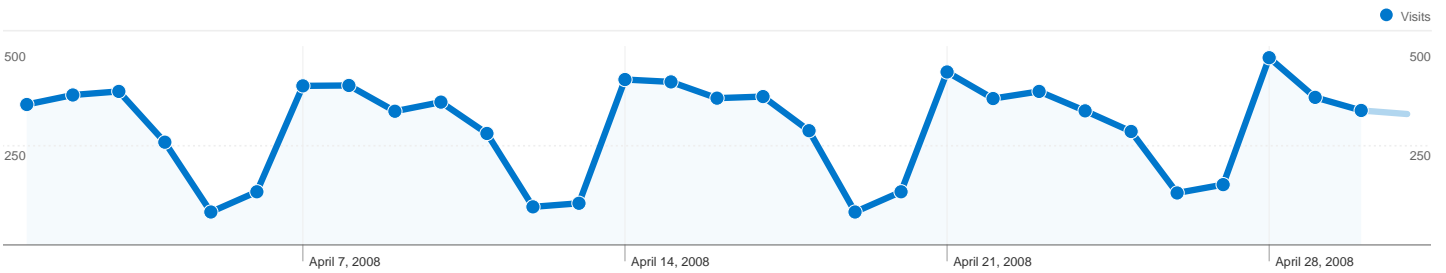

All traffic sources sent a total of 8,936 visits

- **27.52%** Direct Traffic
- **48.94%** Referring Sites
- **23.55%** Search Engines