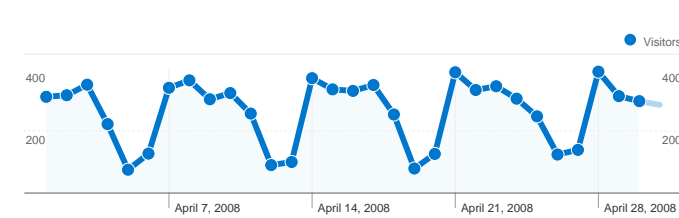

Site Usage

8,936 Visits

51.99% Bounce Rate

27,530 Pageviews

00:02:09 Avg. Time on Site

3.08 Pages/Visit

60.17% % New Visits

Visitors Overview

6,401 people visited this site

8,936 Visits

6,401 Absolute Unique Visitors

27,530 Pageviews

3.08 Average Pageviews

00:02:09 Time on Site

51.99% Bounce Rate

60.17% New Visits

8,936 visits came from 68 countries/territories

Site Usage

Country/Territory	Visits	Pages/Visit	Avg. Time on Site	% New Visits	Bounce Rate
United States	8,411	3.11	00:02:09	59.51%	51.54%
Mexico	252	3.13	00:02:38	60.71%	51.59%
Canada	28	1.39	00:00:43	75.00%	85.71%
United Kingdom	24	2.71	00:02:18	70.83%	54.17%
Ireland	20	1.10	00:00:02	95.00%	95.00%
India	20	2.20	00:05:01	95.00%	65.00%
Malaysia	16	1.56	00:01:40	56.25%	81.25%
Sri Lanka	14	4.57	00:07:21	64.29%	50.00%
Nigeria	10	1.30	00:01:02	80.00%	80.00%
China	8	1.38	00:00:08	87.50%	87.50%