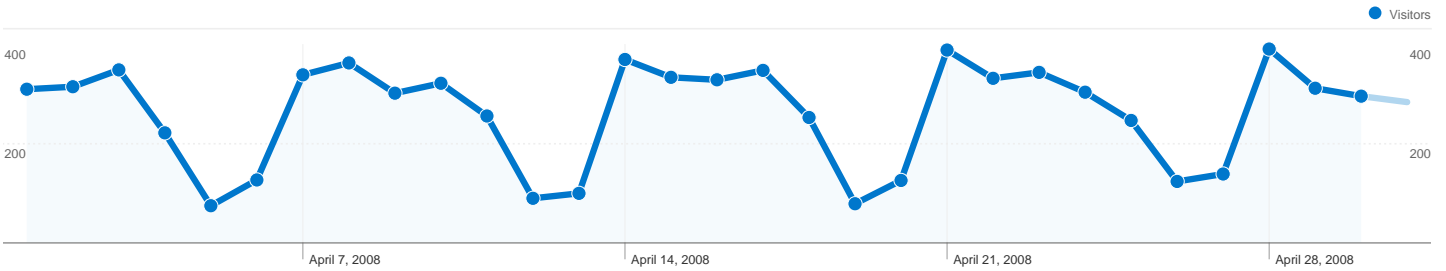

Site Usage

8,936 Visits

51.99% Bounce Rate

27,530 Pageviews

00:02:09 Avg. Time on Site

3.08 Pages/Visit

60.17% % New Visits

Visitors Overview

Visitors
6,401

Map Overlay world

Traffic Sources Overview

Content Overview

Pages	Pageviews	% Pageviews
/sa/http://blue.utb.edu/sa/	3,191	11.59%
/http://blue.utb.edu/sa/	2,886	10.48%
/career/career_connections.htm	1,307	4.75%
/sa/stuact/http://blue.utb.edu/sa	1,104	4.01%
/sa/stuact/photo.htm	799	2.90%

6,401 people visited this site

8,936 Visits

6,401 Absolute Unique Visitors

27,530 Pageviews

3.08 Average Pageviews

00:02:09 Time on Site

51.99% Bounce Rate

60.17% New Visits

8,936 visits came from 68 countries/territories

Site Usage

Country/Territory	Visits	Pages/Visit	Avg. Time on Site	% New Visits	Bounce Rate
United States	8,411	3.11	00:02:09	59.51%	51.54%
Mexico	252	3.13	00:02:38	60.71%	51.59%
Canada	28	1.39	00:00:43	75.00%	85.71%
United Kingdom	24	2.71	00:02:18	70.83%	54.17%
Ireland	20	1.10	00:00:02	95.00%	95.00%
India	20	2.20	00:05:01	95.00%	65.00%
Malaysia	16	1.56	00:01:40	56.25%	81.25%
Sri Lanka	14	4.57	00:07:21	64.29%	50.00%
Nigeria	10	1.30	00:01:02	80.00%	80.00%
China	8	1.38	00:00:08	87.50%	87.50%