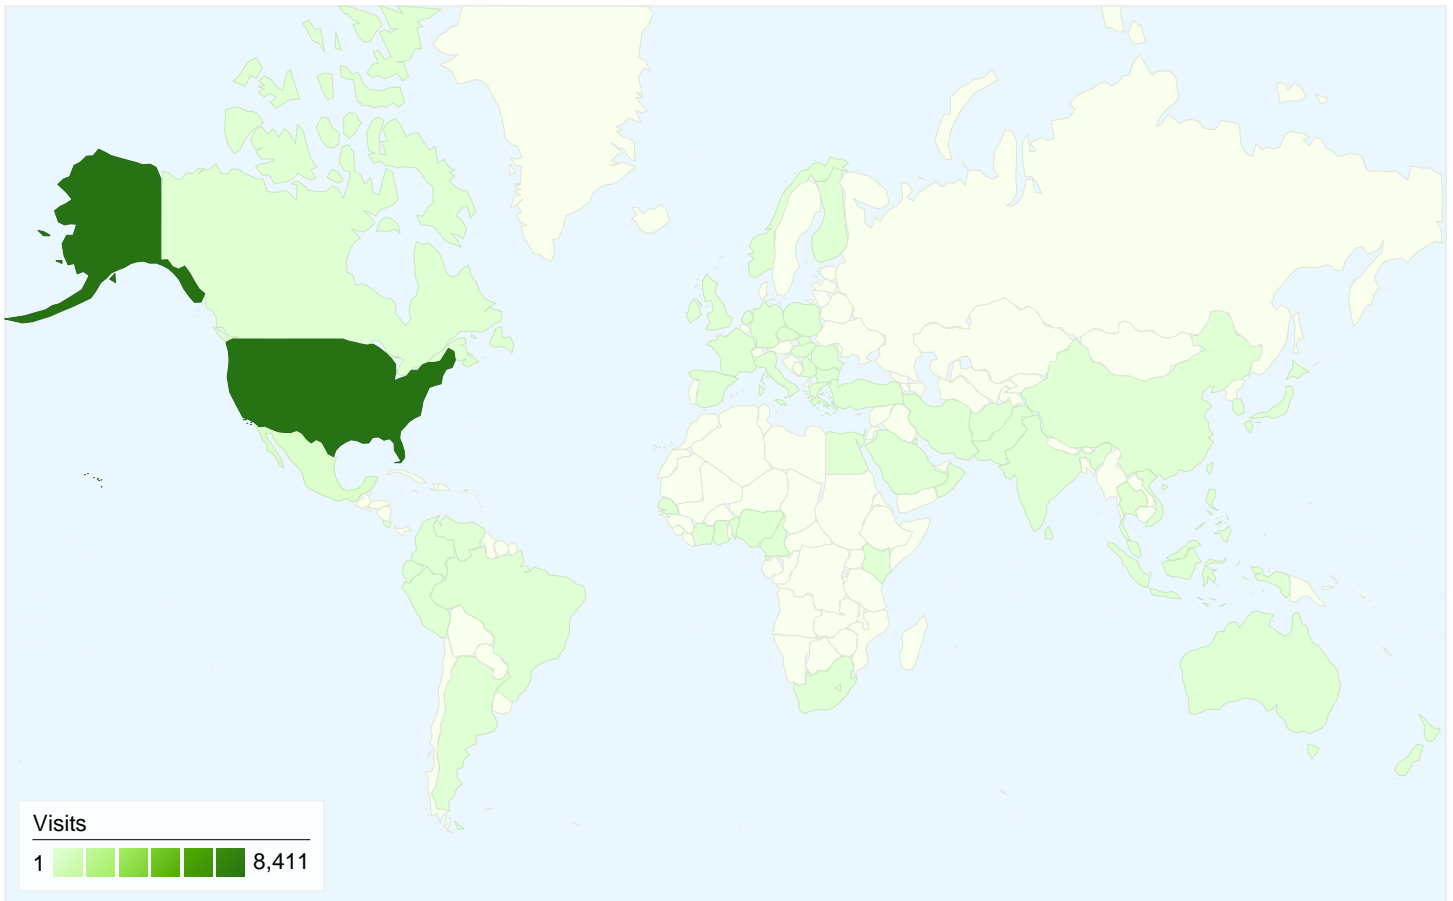

6,401 people visited this site

8,936 Visits

6,401 Absolute Unique Visitors

27,530 Pageviews

3.08 Average Pageviews

00:02:09 Time on Site

51.99% Bounce Rate

60.17% New Visits

All traffic sources sent a total of 8,936 visits

-  **27.52%** Direct Traffic
-  **48.94%** Referring Sites
-  **23.55%** Search Engines

Top Traffic Sources

Sources	Visits	% visits	Keywords	Visits	% visits
(direct) ((none))	2,459	27.52%	career services	66	3.14%
google (organic)	1,792	20.05%	student life	59	2.80%
blue.utb.edu (referral)	1,153	12.90%	orientation	42	2.00%
pubs.utb.edu (referral)	1,062	11.88%	housing	34	1.62%
sa.utb.edu (referral)	696	7.79%	sei	27	1.28%

8,936 visits came from 68 countries/territories

Site Usage

Country/Territory	Visits	Pages/Visit	Avg. Time on Site	% New Visits	Bounce Rate
United States	8,411	3.11	00:02:09	59.51%	51.54%
Mexico	252	3.13	00:02:38	60.71%	51.59%
Canada	28	1.39	00:00:43	75.00%	85.71%
United Kingdom	24	2.71	00:02:18	70.83%	54.17%
Ireland	20	1.10	00:00:02	95.00%	95.00%
India	20	2.20	00:05:01	95.00%	65.00%
Malaysia	16	1.56	00:01:40	56.25%	81.25%
Sri Lanka	14	4.57	00:07:21	64.29%	50.00%
Nigeria	10	1.30	00:01:02	80.00%	80.00%
China	8	1.38	00:00:08	87.50%	87.50%