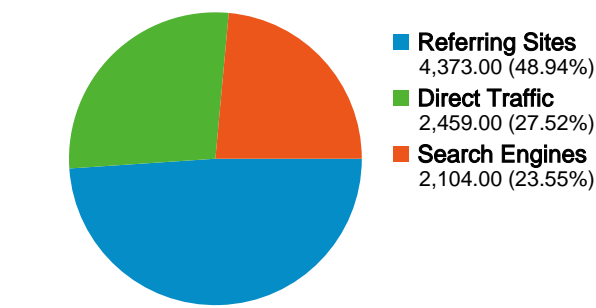

Traffic Sources Overview

Content Overview

Pages	Pageviews	% Pageviews
/sa/http://blue.utb.edu/sa/	3,191	11.59%
/http://blue.utb.edu/sa/	2,886	10.48%
/career/career_connections.htm	1,307	4.75%
/sa/stuact/http://blue.utb.edu/sa	1,104	4.01%
/sa/stuact/photo.htm	799	2.90%