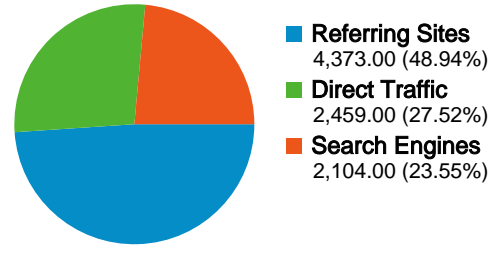

Site Usage

8,936 Visits

51.99% Bounce Rate

27,530 Pageviews

00:02:09 Avg. Time on Site

3.08 Pages/Visit

60.17% % New Visits

Visitors Overview

6,401 people visited this site

8,936 Visits

6,401 Absolute Unique Visitors

27,530 Pageviews

3.08 Average Pageviews

00:02:09 Time on Site

51.99% Bounce Rate

60.17% New Visits

All traffic sources sent a total of 8,936 visits

-  **27.52%** Direct Traffic
-  **48.94%** Referring Sites
-  **23.55%** Search Engines

Top Traffic Sources

Sources	Visits	% visits	Keywords	Visits	% visits
(direct) ((none))	2,459	27.52%	career services	66	3.14%
google (organic)	1,792	20.05%	student life	59	2.80%
blue.utb.edu (referral)	1,153	12.90%	orientation	42	2.00%
pubs.utb.edu (referral)	1,062	11.88%	housing	34	1.62%
sa.utb.edu (referral)	696	7.79%	sei	27	1.28%

8,936 visits came from 68 countries/territories

Site Usage

Country/Territory	Visits	Pages/Visit	Avg. Time on Site	% New Visits	Bounce Rate
United States	8,411	3.11	00:02:09	59.51%	51.54%
Mexico	252	3.13	00:02:38	60.71%	51.59%
Canada	28	1.39	00:00:43	75.00%	85.71%
United Kingdom	24	2.71	00:02:18	70.83%	54.17%
Ireland	20	1.10	00:00:02	95.00%	95.00%
India	20	2.20	00:05:01	95.00%	65.00%
Malaysia	16	1.56	00:01:40	56.25%	81.25%
Sri Lanka	14	4.57	00:07:21	64.29%	50.00%
Nigeria	10	1.30	00:01:02	80.00%	80.00%
China	8	1.38	00:00:08	87.50%	87.50%