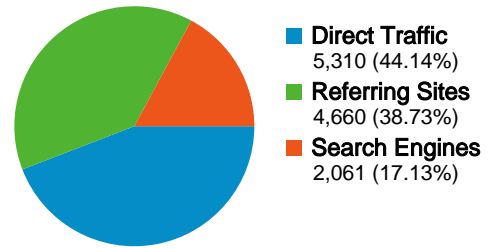

Top Traffic Sources

Sources	Visits	% visits	Keywords	Visits	% visits
(direct) ((none))	5,310	44.14%	career services	80	3.88%
google (organic)	1,881	15.63%	ring ceremony	52	2.52%
blue.utb.edu (referral)	1,178	9.79%	student life	49	2.38%
pubs.utb.edu (referral)	1,159	9.63%	bougainvillea	28	1.36%
sa.utb.edu (referral)	928	7.71%	housing	27	1.31%