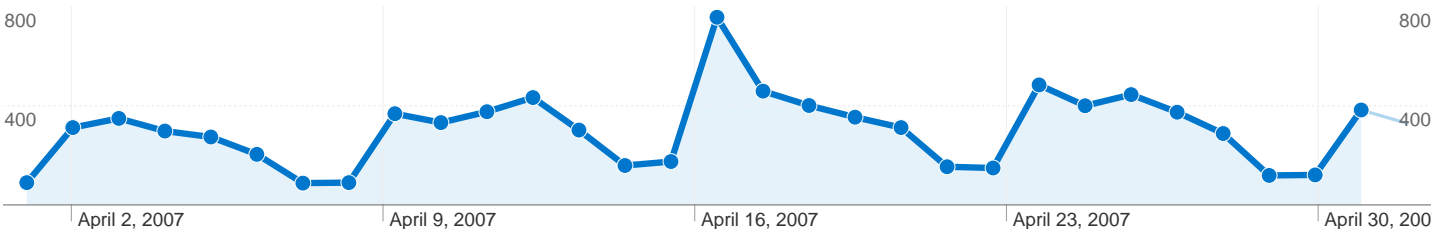

Site Usage

12,031 Visits

40,474 Pageviews

3.36 Pages/Visit

00:02:16 Avg. Time on Site

51.05% Bounce Rate

55.12% % New Visits

Visitors Overview

Map Overlay world

Traffic Sources Overview

Content Overview

Pages	Pageviews	% Pageviews
/http://blue.utb.edu/sa/	4,803	11.87%
/sa/http://blue.utb.edu/sa/	4,550	11.24%
/sa/career/http://blue.utb.edu/sa	2,080	5.14%
/sa/stuact/http://blue.utb.edu/sa	2,028	5.01%
/career/http://blue.utb.edu/sa/	1,432	3.54%

7,567 people visited this site

12,031 Visits

7,567 Absolute Unique Visitors

40,474 Pageviews

3.36 Average Pageviews

00:02:16 Time on Site

51.05% Bounce Rate

55.10% New Visits

12,031 visits came from 6 continents

Site Usage

Visits 12,031 % of Site Total: 100.00%	Pages/Visit 3.36 Site Avg: 3.36 (0.00%)	Avg. Time on Site 00:02:16 Site Avg: 00:02:16 (0.00%)	% New Visits 55.06% Site Avg: 55.12% (-0.12%)	Bounce Rate 51.05% Site Avg: 51.05% (0.00%)	
Continent	Visits	Pages/Visit	Avg. Time on Site	% New Visits	Bounce Rate
Americas	11,823	3.38	00:02:16	54.58%	50.66%
Europe	98	3.17	00:02:21	85.71%	69.39%
Asia	61	1.74	00:01:11	88.52%	73.77%
Africa	37	1.14	00:01:14	70.27%	86.49%
Oceania	7	1.00	00:00:00	100.00%	100.00%
(not set)	5	3.60	00:01:10	0.00%	20.00%