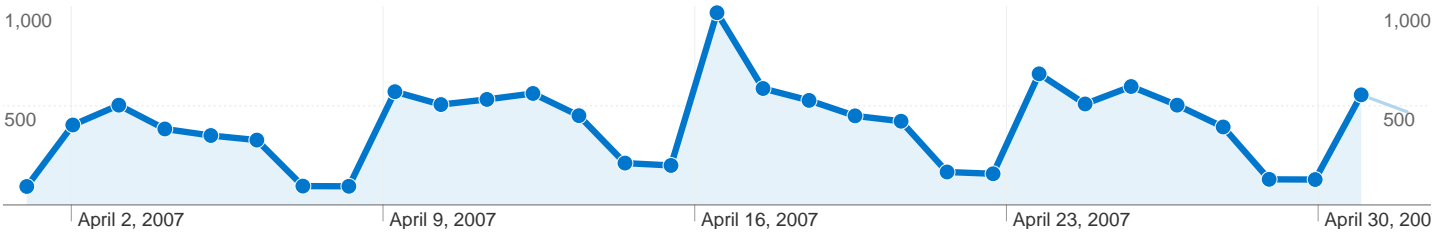

All traffic sources sent a total of 12,031 visits

- **44.14%** Direct Traffic
- **38.73%** Referring Sites
- **17.13%** Search Engines