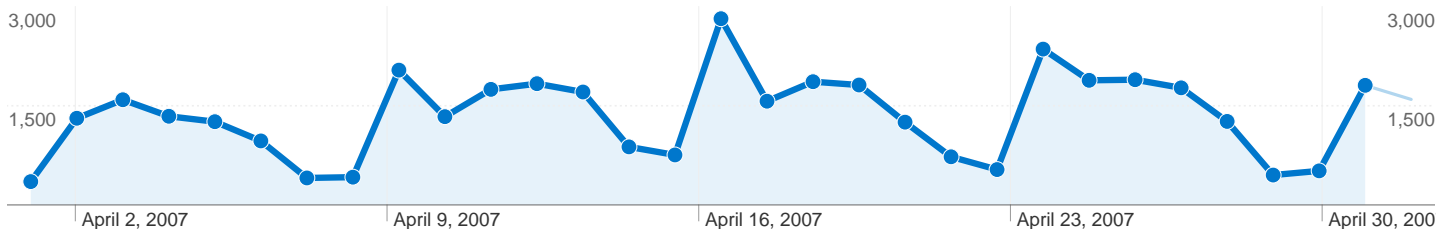

Site Usage

12,031 Visits

40,474 Pageviews

3.36 Pages/Visit

00:02:16 Avg. Time on Site

51.05% Bounce Rate

55.12% % New Visits

Visitors Overview

7,567 people visited this site

12,031 Visits

7,567 Absolute Unique Visitors

40,474 Pageviews

3.36 Average Pageviews

00:02:16 Time on Site

51.05% Bounce Rate

55.10% New Visits

All traffic sources sent a total of 12,031 visits

-  **44.14%** Direct Traffic
-  **38.73%** Referring Sites
-  **17.13%** Search Engines

Top Traffic Sources

Sources	Visits	% visits	Keywords	Visits	% visits
(direct) ((none))	5,310	44.14%	career services	80	3.88%
google (organic)	1,881	15.63%	ring ceremony	52	2.52%
blue.utb.edu (referral)	1,178	9.79%	student life	49	2.38%
pubs.utb.edu (referral)	1,159	9.63%	bougainvillea	28	1.36%
sa.utb.edu (referral)	928	7.71%	housing	27	1.31%

12,031 visits came from 6 continents

Site Usage

Visits 12,031 % of Site Total: 100.00%	Pages/Visit 3.36 Site Avg: 3.36 (0.00%)	Avg. Time on Site 00:02:16 Site Avg: 00:02:16 (0.00%)	% New Visits 55.06% Site Avg: 55.12% (-0.12%)	Bounce Rate 51.05% Site Avg: 51.05% (0.00%)	
Continent	Visits	Pages/Visit	Avg. Time on Site	% New Visits	Bounce Rate
Americas	11,823	3.38	00:02:16	54.58%	50.66%
Europe	98	3.17	00:02:21	85.71%	69.39%
Asia	61	1.74	00:01:11	88.52%	73.77%
Africa	37	1.14	00:01:14	70.27%	86.49%
Oceania	7	1.00	00:00:00	100.00%	100.00%
(not set)	5	3.60	00:01:10	0.00%	20.00%