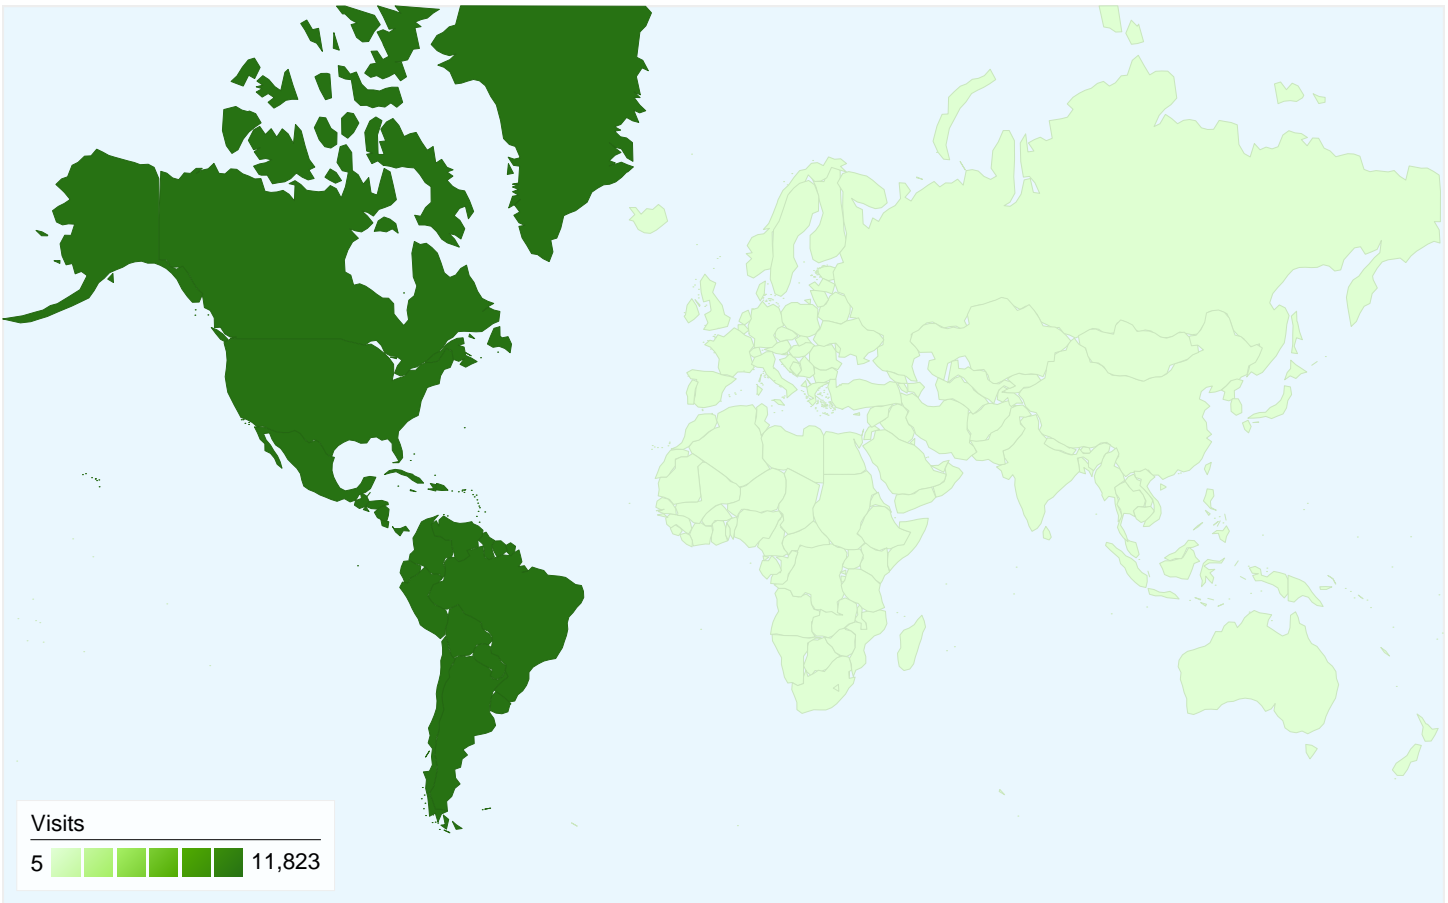

7,567 people visited this site

12,031 Visits

7,567 Absolute Unique Visitors

40,474 Pageviews

3.36 Average Pageviews

00:02:16 Time on Site

51.05% Bounce Rate

55.10% New Visits

All traffic sources sent a total of 12,031 visits

-  **44.14%** Direct Traffic
-  **38.73%** Referring Sites
-  **17.13%** Search Engines

Top Traffic Sources

Sources	Visits	% visits	Keywords	Visits	% visits
(direct) ((none))	5,310	44.14%	career services	80	3.88%
google (organic)	1,881	15.63%	ring ceremony	52	2.52%
blue.utb.edu (referral)	1,178	9.79%	student life	49	2.38%
pubs.utb.edu (referral)	1,159	9.63%	bougainvillea	28	1.36%
sa.utb.edu (referral)	928	7.71%	housing	27	1.31%

12,031 visits came from 6 continents

Site Usage

Visits 12,031 % of Site Total: 100.00%	Pages/Visit 3.36 Site Avg: 3.36 (0.00%)	Avg. Time on Site 00:02:16 Site Avg: 00:02:16 (0.00%)	% New Visits 55.06% Site Avg: 55.12% (-0.12%)	Bounce Rate 51.05% Site Avg: 51.05% (0.00%)	
Continent	Visits	Pages/Visit	Avg. Time on Site	% New Visits	Bounce Rate
Americas	11,823	3.38	00:02:16	54.58%	50.66%
Europe	98	3.17	00:02:21	85.71%	69.39%
Asia	61	1.74	00:01:11	88.52%	73.77%
Africa	37	1.14	00:01:14	70.27%	86.49%
Oceania	7	1.00	00:00:00	100.00%	100.00%
(not set)	5	3.60	00:01:10	0.00%	20.00%