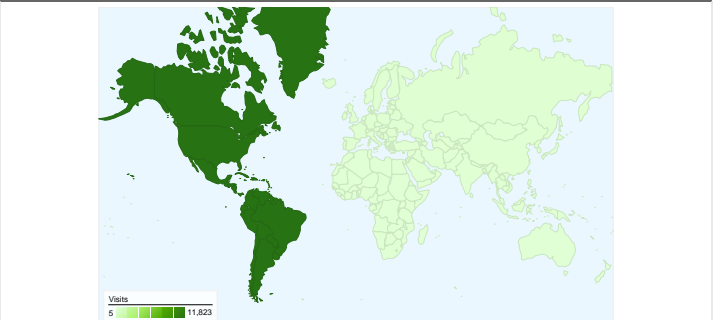

Site Usage

12,031 Visits

40,474 Pageviews

3.36 Pages/Visit

00:02:16 Avg. Time on Site

51.05% Bounce Rate

55.12% % New Visits

Visitors Overview

Map Overlay world

Traffic Sources Overview

Content Overview

Pages	Pageviews	% Pageviews
/http://blue.utb.edu/sa/	4,803	11.87%
/sa/http://blue.utb.edu/sa/	4,550	11.24%
/sa/career/http://blue.utb.edu/sa	2,080	5.14%
/sa/stuact/http://blue.utb.edu/sa	2,028	5.01%
/career/http://blue.utb.edu/sa/	1,432	3.54%

7,567 people visited this site

12,031 Visits

7,567 Absolute Unique Visitors

40,474 Pageviews

3.36 Average Pageviews

00:02:16 Time on Site

51.05% Bounce Rate

55.10% New Visits

12,031 visits came from 6 continents

Site Usage

Visits 12,031 % of Site Total: 100.00%	Pages/Visit 3.36 Site Avg: 3.36 (0.00%)	Avg. Time on Site 00:02:16 Site Avg: 00:02:16 (0.00%)	% New Visits 55.06% Site Avg: 55.12% (-0.12%)	Bounce Rate 51.05% Site Avg: 51.05% (0.00%)	
Continent	Visits	Pages/Visit	Avg. Time on Site	% New Visits	Bounce Rate
Americas	11,823	3.38	00:02:16	54.58%	50.66%
Europe	98	3.17	00:02:21	85.71%	69.39%
Asia	61	1.74	00:01:11	88.52%	73.77%
Africa	37	1.14	00:01:14	70.27%	86.49%
Oceania	7	1.00	00:00:00	100.00%	100.00%
(not set)	5	3.60	00:01:10	0.00%	20.00%