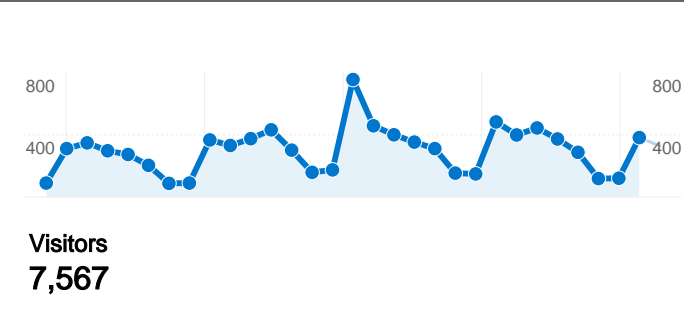

Site Usage

12,031 Visits

40,474 Pageviews

3.36 Pages/Visit

00:02:16 Avg. Time on Site

51.05% Bounce Rate

55.12% % New Visits

Visitors Overview

7,567 people visited this site

12,031 Visits

7,567 Absolute Unique Visitors

40,474 Pageviews

3.36 Average Pageviews

00:02:16 Time on Site

51.05% Bounce Rate

55.10% New Visits

12,031 visits came from 6 continents

Site Usage

Visits 12,031 % of Site Total: 100.00%	Pages/Visit 3.36 Site Avg: 3.36 (0.00%)	Avg. Time on Site 00:02:16 Site Avg: 00:02:16 (0.00%)	% New Visits 55.06% Site Avg: 55.12% (-0.12%)	Bounce Rate 51.05% Site Avg: 51.05% (0.00%)	
Continent	Visits	Pages/Visit	Avg. Time on Site	% New Visits	Bounce Rate
Americas	11,823	3.38	00:02:16	54.58%	50.66%
Europe	98	3.17	00:02:21	85.71%	69.39%
Asia	61	1.74	00:01:11	88.52%	73.77%
Africa	37	1.14	00:01:14	70.27%	86.49%
Oceania	7	1.00	00:00:00	100.00%	100.00%
(not set)	5	3.60	00:01:10	0.00%	20.00%

Pages on this site were viewed a total of 40,474 times

 **40,474** Pageviews

 **24,702** Unique Views

 **24.86%** Bounce Rate

Top Content

Pages	Pageviews	% Pageviews
/http://blue.utb.edu/sa/	4,803	11.87%
/sa/http://blue.utb.edu/sa/	4,550	11.24%
/sa/career/http://blue.utb.edu/sa/	2,080	5.14%
/sa/stuact/http://blue.utb.edu/sa/	2,028	5.01%
/career/http://blue.utb.edu/sa/	1,432	3.54%