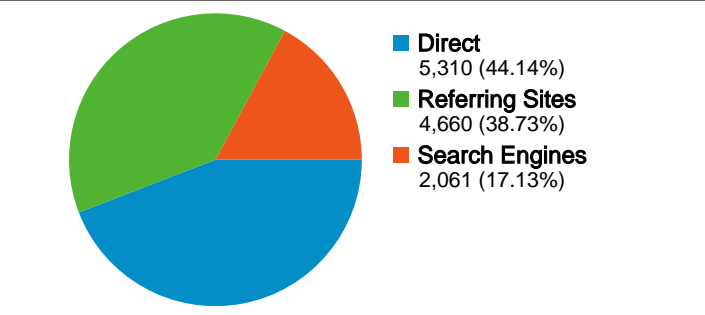

Traffic Sources Overview

Content Overview

Pages	Pageviews	% Pageviews
/http://blue.utb.edu/sa/	4,803	11.87%
/sa/http://blue.utb.edu/sa/	4,550	11.24%
/sa/career/http://blue.utb.edu/sa	2,080	5.14%
/sa/stuact/http://blue.utb.edu/sa	2,028	5.01%
/career/http://blue.utb.edu/sa/	1,432	3.54%