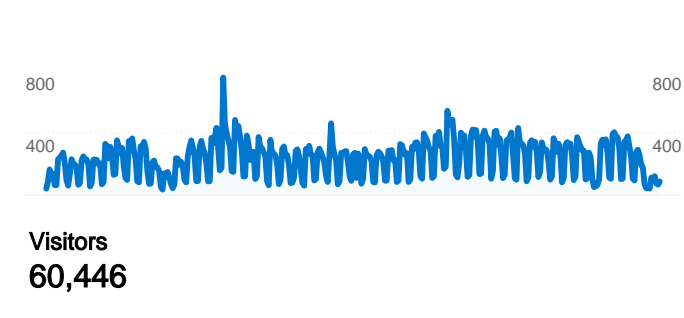

Site Usage

 **109,471** Visits

 **50.78%** Bounce Rate

 **394,134** Pageviews

 **00:02:25** Avg. Time on Site

 **3.60** Pages/Visit

 **53.81%** % New Visits

Visitors Overview

60,446 people visited this site

 **109,471** Visits

 **60,446** Absolute Unique Visitors

 **394,134** Pageviews

 **3.60** Average Pageviews

 **00:02:25** Time on Site

 **50.78%** Bounce Rate

 **53.83%** New Visits

109,471 visits came from 135 countries/territories

Site Usage

Country/Territory	Visits	Pages/Visit	Avg. Time on Site	% New Visits	Bounce Rate
United States	103,320	3.61	00:02:26	52.52%	50.46%
Mexico	2,716	4.10	00:02:51	68.37%	46.39%
Canada	504	3.63	00:02:18	78.37%	55.36%
United Kingdom	432	3.36	00:01:55	75.23%	53.01%
India	216	2.34	00:02:41	91.67%	62.04%
Ireland	204	1.59	00:00:33	92.16%	92.65%
Nigeria	134	1.31	00:00:50	68.66%	89.55%
Germany	116	3.07	00:02:15	79.31%	56.90%
Australia	91	1.68	00:00:26	92.31%	85.71%
Philippines	89	1.89	00:01:47	98.88%	71.91%