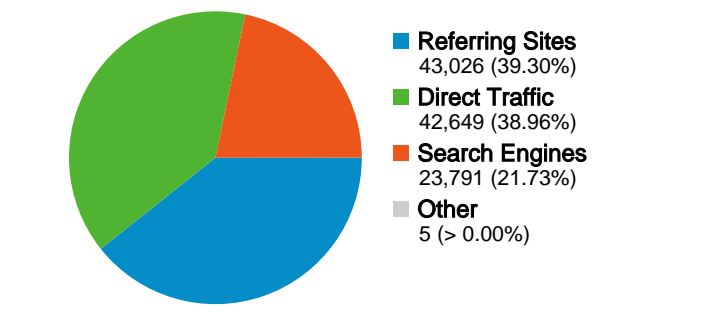

Traffic Sources Overview

Content Overview

Pages	Pageviews	% Pageviews
/http://blue.utb.edu/sa/	38,334	9.73%
/sa/http://blue.utb.edu/sa/	36,911	9.37%
/career/http://blue.utb.edu/sa/	15,415	3.91%
/sa/stuact/http://blue.utb.edu/sa	14,413	3.66%
/sa/housing/http://blue.utb.edu/	12,130	3.08%