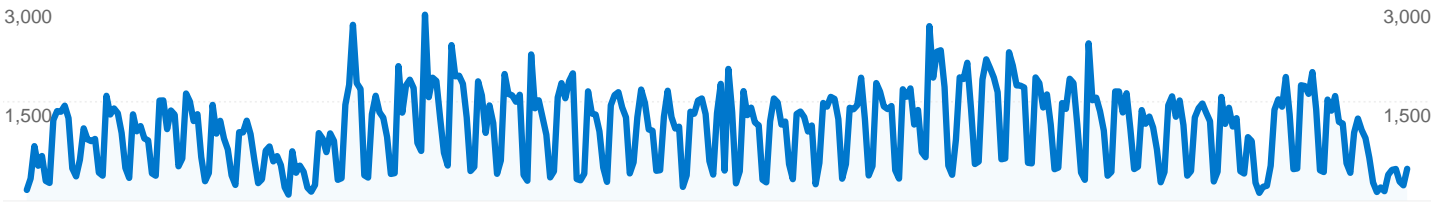

Site Usage

 **109,471** Visits

 **50.78%** Bounce Rate

 **394,134** Pageviews

 **00:02:25** Avg. Time on Site

 **3.60** Pages/Visit

 **53.81%** % New Visits

Visitors Overview

60,446 people visited this site

 **109,471** Visits

 **60,446** Absolute Unique Visitors

 **394,134** Pageviews

 **3.60** Average Pageviews

 **00:02:25** Time on Site

 **50.78%** Bounce Rate

 **53.83%** New Visits

All traffic sources sent a total of 109,471 visits

-  **38.96%** Direct Traffic
-  **39.30%** Referring Sites
-  **21.73%** Search Engines

Top Traffic Sources

Sources	Visits	% visits	Keywords	Visits	% visits
(direct) ((none))	42,649	38.96%	career services	933	3.92%
google (organic)	20,801	19.00%	scorpion body shop	387	1.63%
blue.utb.edu (referral)	11,656	10.65%	career counseling	330	1.39%
pubs.utb.edu (referral)	11,020	10.07%	housing	297	1.25%
sa.utb.edu (referral)	8,787	8.03%	body shop	289	1.21%

109,471 visits came from 135 countries/territories

Site Usage

Country/Territory	Visits	Pages/Visit	Avg. Time on Site	% New Visits	Bounce Rate
United States	103,320	3.61	00:02:26	52.52%	50.46%
Mexico	2,716	4.10	00:02:51	68.37%	46.39%
Canada	504	3.63	00:02:18	78.37%	55.36%
United Kingdom	432	3.36	00:01:55	75.23%	53.01%
India	216	2.34	00:02:41	91.67%	62.04%
Ireland	204	1.59	00:00:33	92.16%	92.65%
Nigeria	134	1.31	00:00:50	68.66%	89.55%
Germany	116	3.07	00:02:15	79.31%	56.90%
Australia	91	1.68	00:00:26	92.31%	85.71%
Philippines	89	1.89	00:01:47	98.88%	71.91%