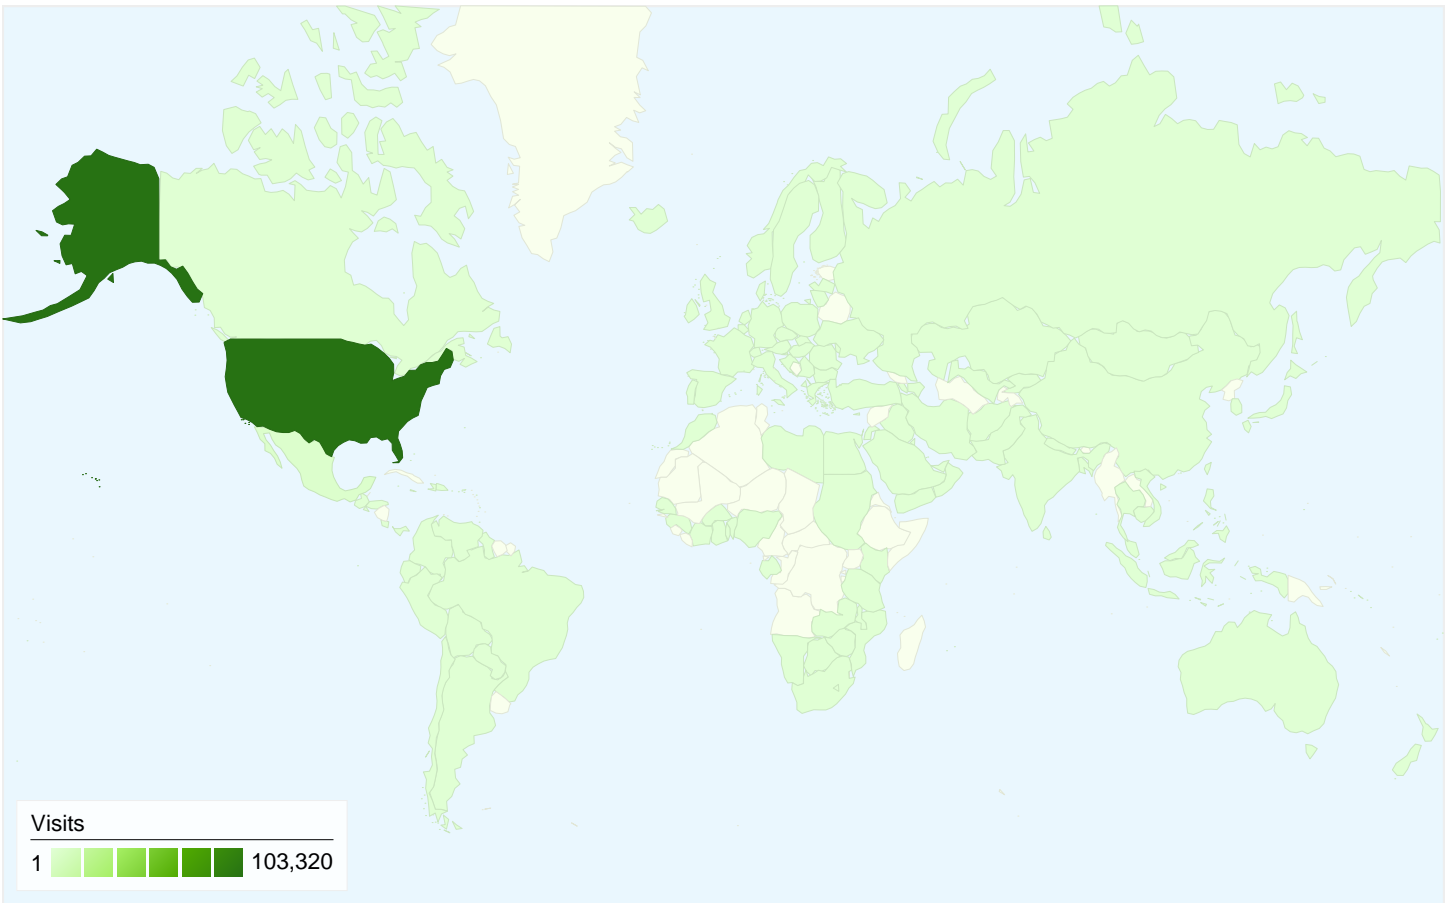

60,446 people visited this site

 **109,471** Visits

 **60,446** Absolute Unique Visitors

 **394,134** Pageviews

 **3.60** Average Pageviews

 **00:02:25** Time on Site

 **50.78%** Bounce Rate

 **53.83%** New Visits

Technical Profile

Browser	Visits	% visits	Connection Speed	Visits	% visits
Internet Explorer	97,759	89.30%	T1	54,789	50.05%
Firefox	8,893	8.12%	Cable	21,340	19.49%
Safari	1,631	1.49%	DSL	16,961	15.49%
Mozilla	573	0.52%	Unknown	12,460	11.38%
Netscape	391	0.36%	Dialup	2,876	2.63%

All traffic sources sent a total of 109,471 visits

-  **38.96%** Direct Traffic
-  **39.30%** Referring Sites
-  **21.73%** Search Engines

Top Traffic Sources

Sources	Visits	% visits	Keywords	Visits	% visits
(direct) ((none))	42,649	38.96%	career services	933	3.92%
google (organic)	20,801	19.00%	scorpion body shop	387	1.63%
blue.utb.edu (referral)	11,656	10.65%	career counseling	330	1.39%
pubs.utb.edu (referral)	11,020	10.07%	housing	297	1.25%
sa.utb.edu (referral)	8,787	8.03%	body shop	289	1.21%

109,471 visits came from 135 countries/territories

Site Usage

Country/Territory	Visits	Pages/Visit	Avg. Time on Site	% New Visits	Bounce Rate
United States	103,320	3.61	00:02:26	52.52%	50.46%
Mexico	2,716	4.10	00:02:51	68.37%	46.39%
Canada	504	3.63	00:02:18	78.37%	55.36%
United Kingdom	432	3.36	00:01:55	75.23%	53.01%
India	216	2.34	00:02:41	91.67%	62.04%
Ireland	204	1.59	00:00:33	92.16%	92.65%
Nigeria	134	1.31	00:00:50	68.66%	89.55%
Germany	116	3.07	00:02:15	79.31%	56.90%
Australia	91	1.68	00:00:26	92.31%	85.71%
Philippines	89	1.89	00:01:47	98.88%	71.91%