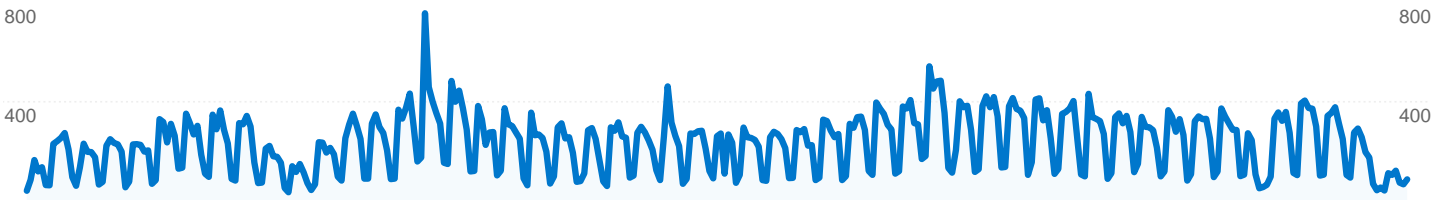

Site Usage

 **109,471** Visits

 **50.78%** Bounce Rate

 **394,134** Pageviews

 **00:02:25** Avg. Time on Site

 **3.60** Pages/Visit

 **53.81%** % New Visits

Visitors Overview

Map Overlay world

Traffic Sources Overview

Content Overview

Pages	Pageviews	% Pageviews
/http://blue.utb.edu/sa/	38,334	9.73%
/sa/http://blue.utb.edu/sa/	36,911	9.37%
/career/http://blue.utb.edu/sa/	15,415	3.91%
/sa/stuact/http://blue.utb.edu/sa	14,413	3.66%
/sa/housing/http://blue.utb.edu/	12,130	3.08%

60,446 people visited this site

 **109,471** Visits

 **60,446** Absolute Unique Visitors

 **394,134** Pageviews

 **3.60** Average Pageviews

 **00:02:25** Time on Site

 **50.78%** Bounce Rate

 **53.83%** New Visits

109,471 visits came from 135 countries/territories

Site Usage

Country/Territory	Visits	Pages/Visit	Avg. Time on Site	% New Visits	Bounce Rate
United States	103,320	3.61	00:02:26	52.52%	50.46%
Mexico	2,716	4.10	00:02:51	68.37%	46.39%
Canada	504	3.63	00:02:18	78.37%	55.36%
United Kingdom	432	3.36	00:01:55	75.23%	53.01%
India	216	2.34	00:02:41	91.67%	62.04%
Ireland	204	1.59	00:00:33	92.16%	92.65%
Nigeria	134	1.31	00:00:50	68.66%	89.55%
Germany	116	3.07	00:02:15	79.31%	56.90%
Australia	91	1.68	00:00:26	92.31%	85.71%
Philippines	89	1.89	00:01:47	98.88%	71.91%