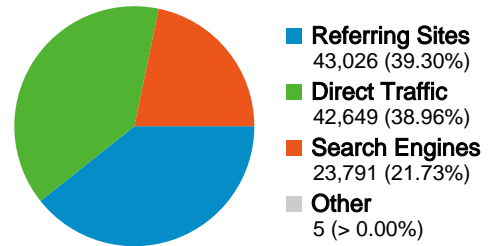

Top Traffic Sources

Sources	Visits	% visits	Keywords	Visits	% visits
(direct) ((none))	42,649	38.96%	career services	933	3.92%
google (organic)	20,801	19.00%	scorpion body shop	387	1.63%
blue.utb.edu (referral)	11,656	10.65%	career counseling	330	1.39%
pubs.utb.edu (referral)	11,020	10.07%	housing	297	1.25%
sa.utb.edu (referral)	8,787	8.03%	body shop	289	1.21%