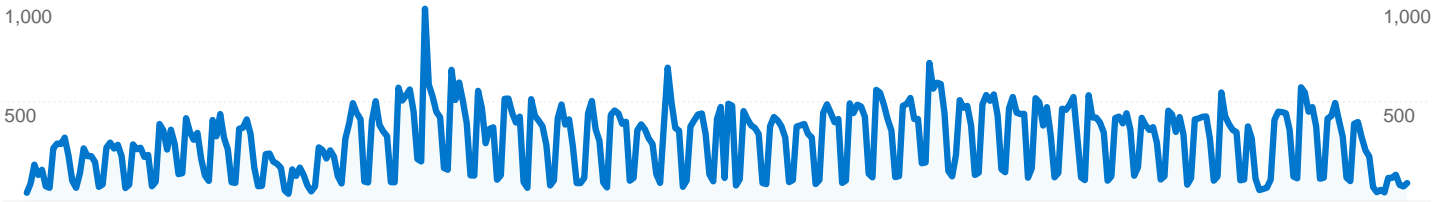

All traffic sources sent a total of 109,471 visits

- **38.96%** Direct Traffic
- **39.30%** Referring Sites
- **21.73%** Search Engines