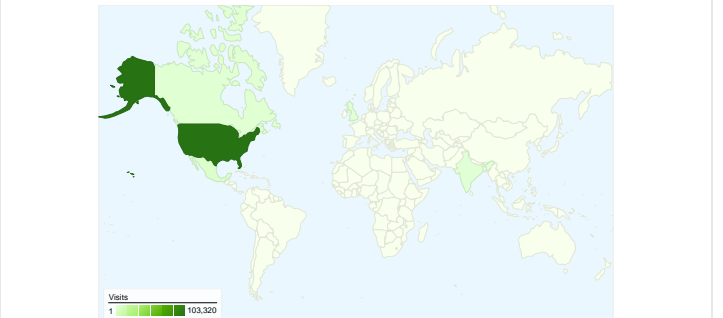

Map Overlay world